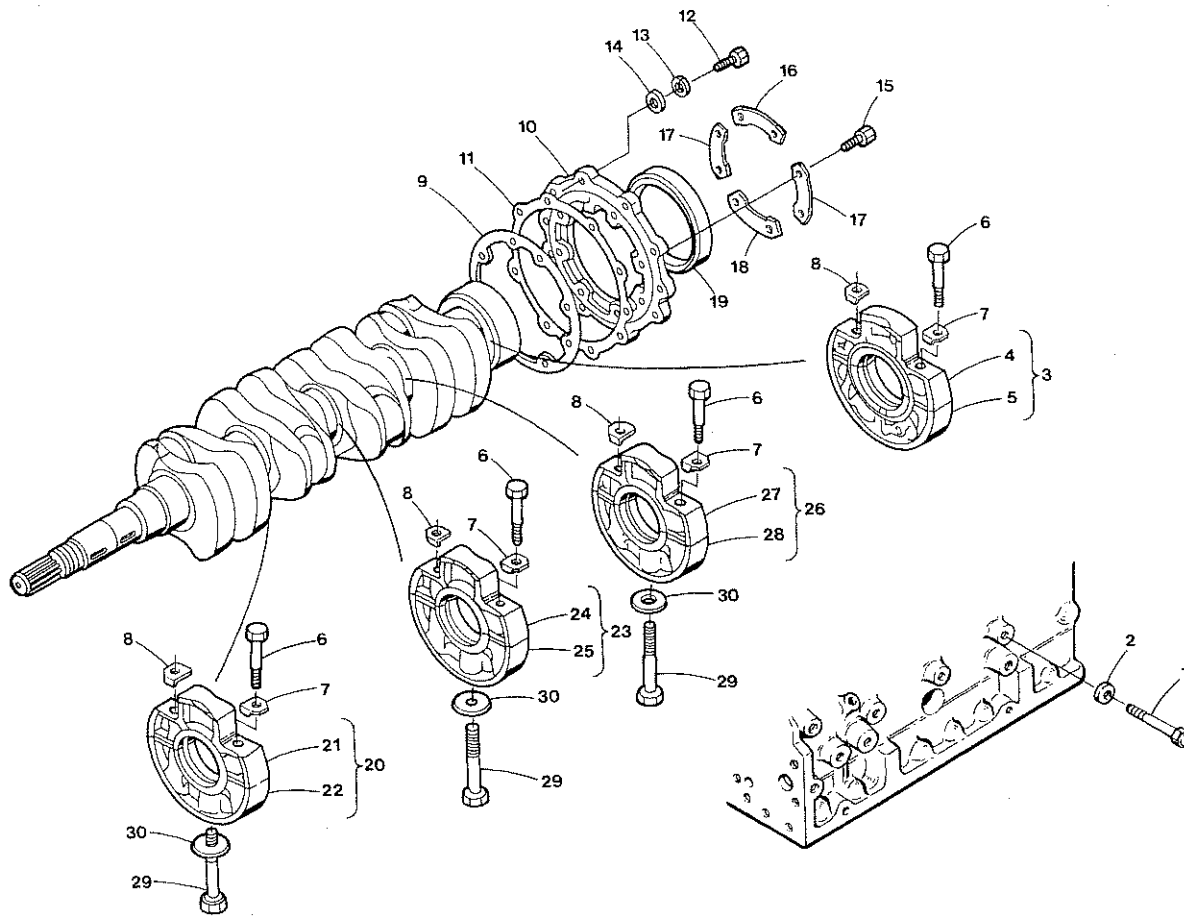

CRANKCASE

From Serial Number 315023

ITEM	PART NO.	DESCRIPTION	QTY.
47	299362	O Ring	1
48		Assembly Apparatus, Idle	1
49		Assembly Bolt, Adjusting	1
50		Bolt, Adjusting	1
51		Spring	1
52		Nut	1
53		Nut, Cap	1
54		Gasket	2
55		Cap	1
56		Plug	8
57	299564	Cover, Oil Pan	1
58	299560	Packing	1
59		Bolt	18
60		Plug, Blind	13
61		Joint, Draincock	1

CYLINDER HEAD

ITEM	PART NO.	DESCRIPTION	QTY.
1	298666	Hook Engine	2
2	301135	Stud	2
3		Nut	2
4	31786	Washer, Spring	2
5	299554	Assy. Cylinder Head	1
6		Cylinder Head	1
7	299898	Expansion Plug	12
8	299355	Expansion Plug	1
9		Plug, Pin	2
10	299555	Guide, Valve	8
11	298668	Bolt, Cylinder Head	16
12	298669	Stud, Cylinder Head	2
13	298670	Nut, Cylinder Head	2
14	298671	Washer, Plain	18
15	299556	Gasket, Cylinder Head	1
16	299557	Shim, Cyl. Head Gasket	1
17	299974	Plug	1
18	299558	Guide, Exhaust Valve	4
19	299975	Packing	1

GEAR CASE

ITEM	PART NO.	DESCRIPTION	QTY.
1	300515	Assy. Case, Gear (Plus 1pc 301945)	1
2		Case, Gear	1
3		Plug, Pin	2
4	299395	Plug, Pin	1
5	299899	Cap, Sealing	1
6	299354	Cap, Sealing	1
7		Pipe, Water	1
8	299559	O Ring	3
9	301489	Pin, Start Spring	1
10	298840	Pipe, Water Return	1
11	298675	Gasket, Gear Case	1
12		Bolt	1
13	298676	Bolt	10
14		Bolt	3
15	31786	Washer, Spring	14
16	31787	Washer, Plain	14
17	298679	Cap	1
18	298678	Spring	1
19	298677	Ball	1
20	298680	O Ring	1
21	298681	O Ring	1
22	298774	Seal, Oil	1
23	298872	Assy. Pump, Oil	1
24	298756	Gasket, Oil Pump	1

GEAR CASE

ITEM	PART NO.	DESCRIPTION	QTY.
25		Bolt	4
26	31784	Washer, Spring	4
27	299562	Gear, Oil Pump	1
28	298758	Key, Feather	1
29		Nut	1
30		Washer, Claw	1
31		Cover	1
32	298485	Gasket	1
33	298683	Stud	4
34	298684	Nut	4
35	31783	Washer, Spring	4
36	299542	Washer, Plain	4
37	298477	Adapter Plate, Raw Water Pump Mt'g.	1