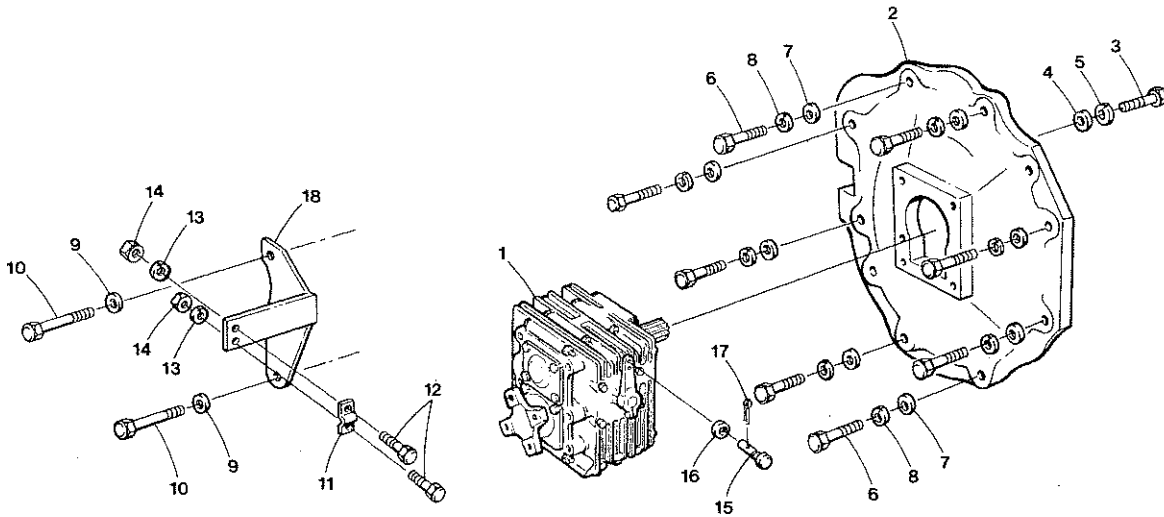

TRANSMISSION GROUP

ITEM	PART NO.	DESCRIPTION	QTY.
1	300116	Reverse Gear Box, Complete	1
2	298523	Bell Housing, Reverse Gear	1
3	298468	Hex Hd. Cap Scr (8MM x 1.25P x 25MM Lg)	6
4	231875	Flat Washer, SAE 5/16	6
5	298461	Washer, Lock (8MM Screw)	6
6	298616	Hex Hd. Cap Scr (10MM x 50MM Lg)	6
7	298456	Flat Washer (.413 I.D.)	6
8	298463	Lock Washer, Split (10MM Screw)	6
9	298461	Lock Washer, Split (8MM Screw)	2
10	298895	Hex Hd. Cap Scr(8MM x 1.25P x 16mm Lg)	2
11	298897	Clamp, Shift Cable to Shift Control Bracket	1
12	231224	Round Hd Mach Scr(#10-32 x Lg)	2
13	231890	Lock Washer, Split (#10 Screw)	2
14	230138	Hex Nut (#10-32)	2
15	299690	Pivot, Shift Cable to Reverse Gear Lever	1
16	231874	Flat Washer SAE "	1
17	230281	Cotter Pin 3/32 x "	1
18	300427	Bracket, Shift Control Mt'g Cable	1
19	298454	Damper	1
20	298505	Damper Mt'g Plate	1