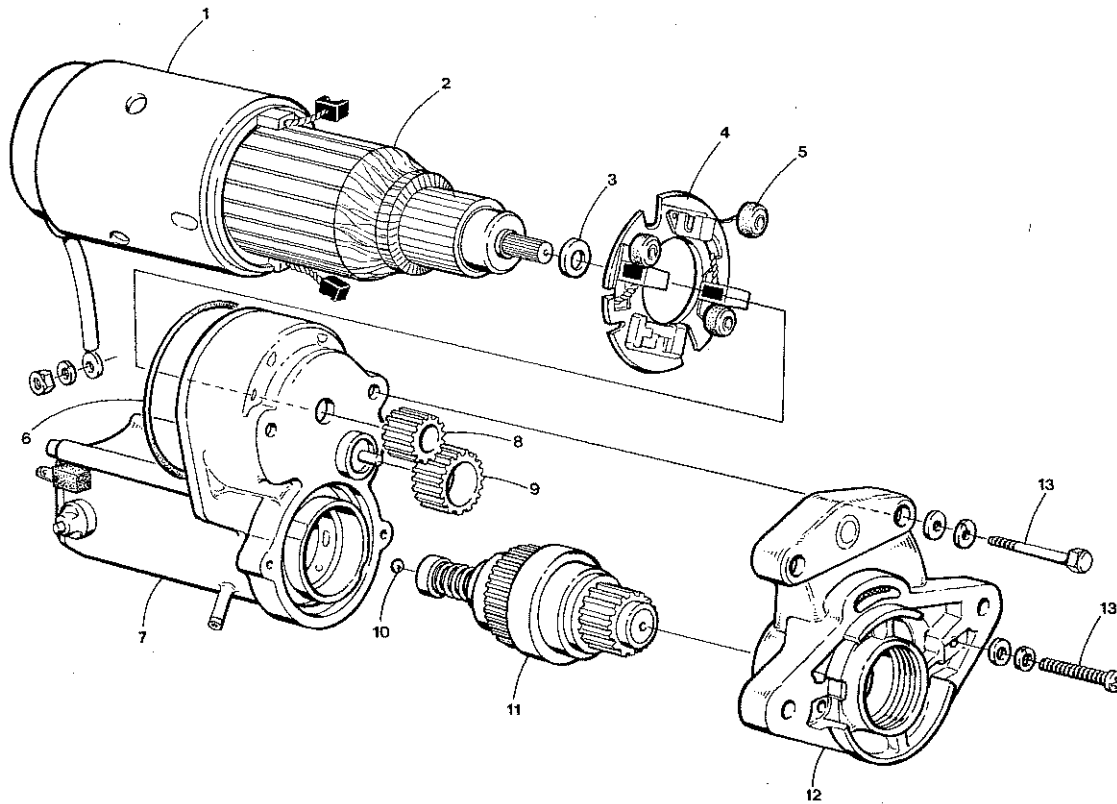

STARTER MOTOR

ITEM	PART NO.	DESCRIPTION	QTY.
1		Yoke	1
2	299840	Armature	1
3		Gasket	1
4	299841	Holder, Brush	1
5	299842	Spring, Brush	4
6		Gasket, Brush	1
7	299843	Switch, Magnet	1
8	299844	Gear 1	1
9	299845	Gear 2	1
10		Ball	1
11	299846	Clutch	1
12		Frame, Drive End	1
13		Bolt, Through	2
14		Screw	2
	299574	Assembly, Starter - Items 1 through 14 (see Flywheel Group also)	1