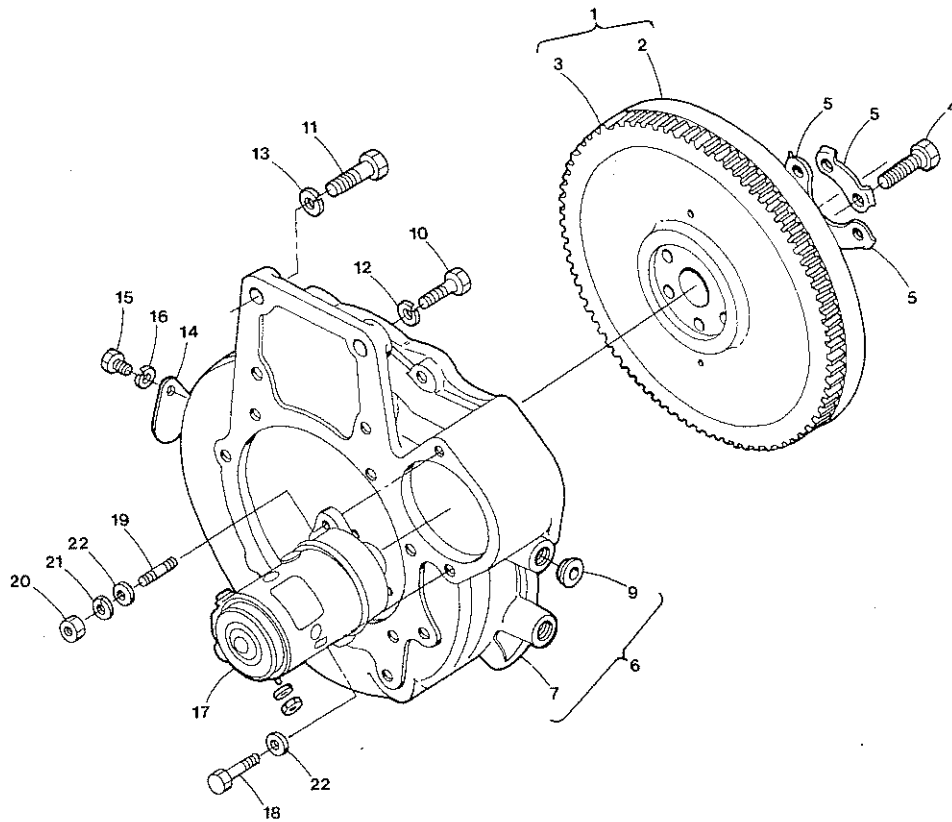

FLYWHEEL GROUP

ITEM	PART NO.	DESCRIPTION	QTY.
1	299611	Assembly, Flywheel	1
2		Flywheel / order by no. 1	1
3		Gear, Ring	1
4	298780	Bolt, Flywheel	6
5	298781	Washer, Flywheel	3
6	298612	Assembly Housing, Flywheel	1
7		Housing, Flywheel / order by no. 6	1
8			
9	301717	Plug	4
10	301719	Bolt	11
11	301720	Bolt	2
12	19262	Washer, Spring	11
13	31792	Washer, Spring	2
14	301718	Cover	1
15		Bolt	1
16	31786	Washer, Spring	1
17	299574	Assembly, Starter	1
18	299965	Bolt	1
19	301723	Stud	1
20	301724	Nut	1
21	19262	Washer, Spring	1
22		Washer, Plain	2