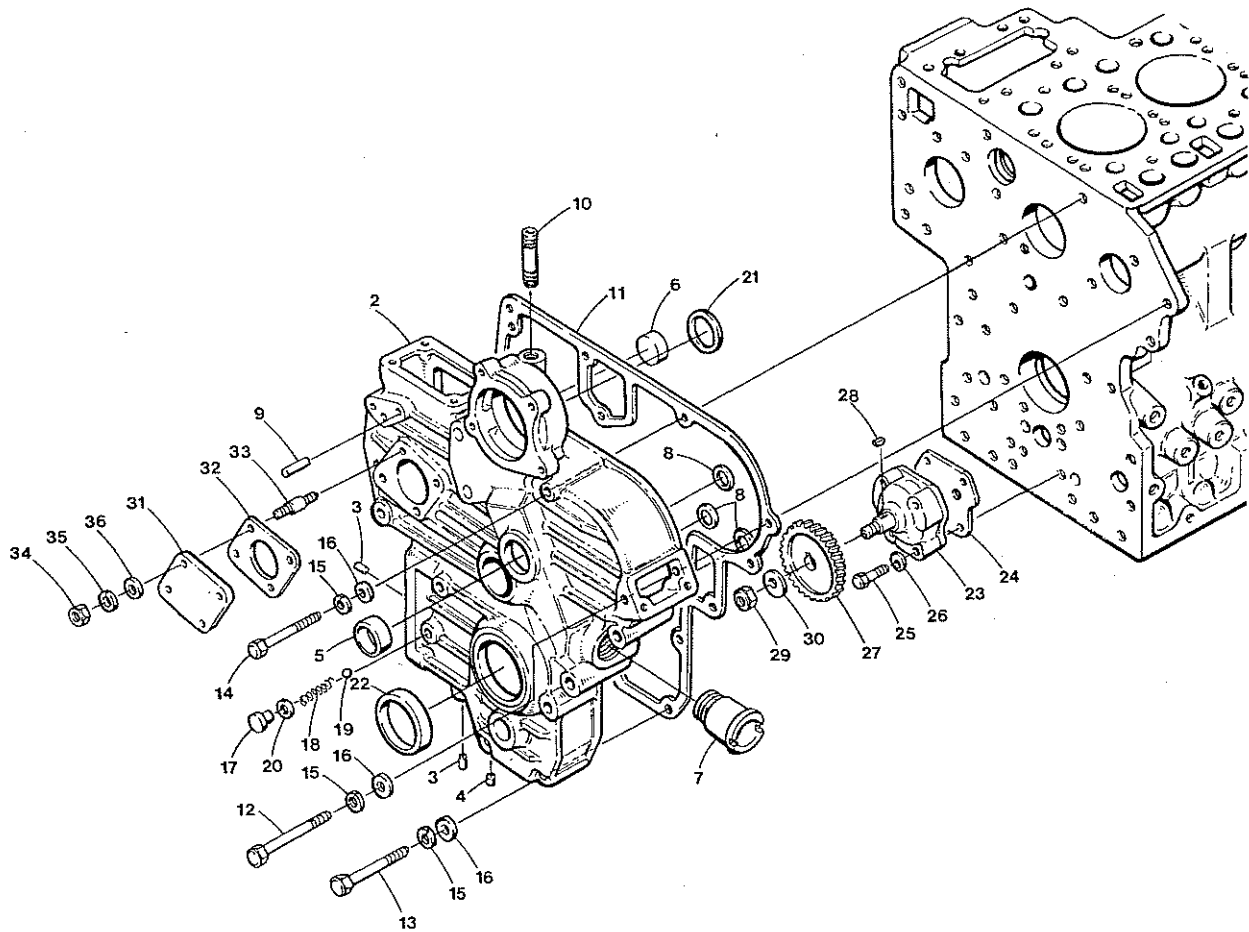

CRANKCASE

From Serial Number 315023

ITEM	PART NO.	DESCRIPTION	QTY.
24		Bolt	2
25			
26	299565	Oil Pan	1
27	299553	Gasket, Oil Pan	1
28		Bolt	12
29		Bolt	12
30		Washer, Spring	12
31	299370	Plug, Oil Pan	1
32	299371	Gasket	1
33		Oil, Filter Pump	1
34		Bolt	1
35		Washer, Spring	5
36		O Ring	1
37	298860	Mount Housing Assy - Oil Filter	1
38	298655	Gasket, Oil Filter Cover Assembly	1
39		Bolt	4
40			
41			
42			
43			
44	298661	Dipstick	1
45	298662	O Ring	2
46	298663	Oil (sender)	1

CRANKCASE

From Serial Number 315023

ITEM	PART NO.	DESCRIPTION	QTY.
47	299362	O Ring	1
48		Assembly Apparatus, Idle	1
49		Assembly Bolt, Adjusting	1
50		Bolt, Adjusting	1
51		Spring	1
52		Nut	1
53		Nut, Cap	1
54		Gasket	2
55		Cap	1
56		Plug	8
57	299564	Cover, Oil Pan	1
58	299560	Packing	1
59		Bolt	18
60		Plug, Blind	13
61		Joint, Draincock	1

CYLINDER HEAD

ITEM	PART NO.	DESCRIPTION	QTY.
1	298666	Hook Engine	2
2	301135	Stud	2
3		Nut	2
4	31786	Washer, Spring	2
5	299554	Assy. Cylinder Head	1
6		Cylinder Head	1
7	299898	Expansion Plug	12
8	299355	Expansion Plug	1
9		Plug, Pin	2
10	299555	Guide, Valve	8
11	298668	Bolt, Cylinder Head	16
12	298669	Stud, Cylinder Head	2
13	298670	Nut, Cylinder Head	2
14	298671	Washer, Plain	18
15	299556	Gasket, Cylinder Head	1
16	299557	Shim, Cyl. Head Gasket	1
17	299974	Plug	1
18	299558	Guide, Exhaust Valve	4
19	299975	Packing	1

GEAR CASE

ITEM	PART NO.	DESCRIPTION	QTY.
25		Bolt	4
26	31784	Washer, Spring	4
27	299562	Gear, Oil Pump	1
28	298758	Key, Feather	1
29		Nut	1
30		Washer, Claw	1
31		Cover	1
32	298485	Gasket	1
33	298683	Stud	4
34	298684	Nut	4
35	31783	Washer, Spring	4
36	299542	Washer, Plain	4
37	298477	Adapter Plate, Raw Water Pump Mt'g.	1