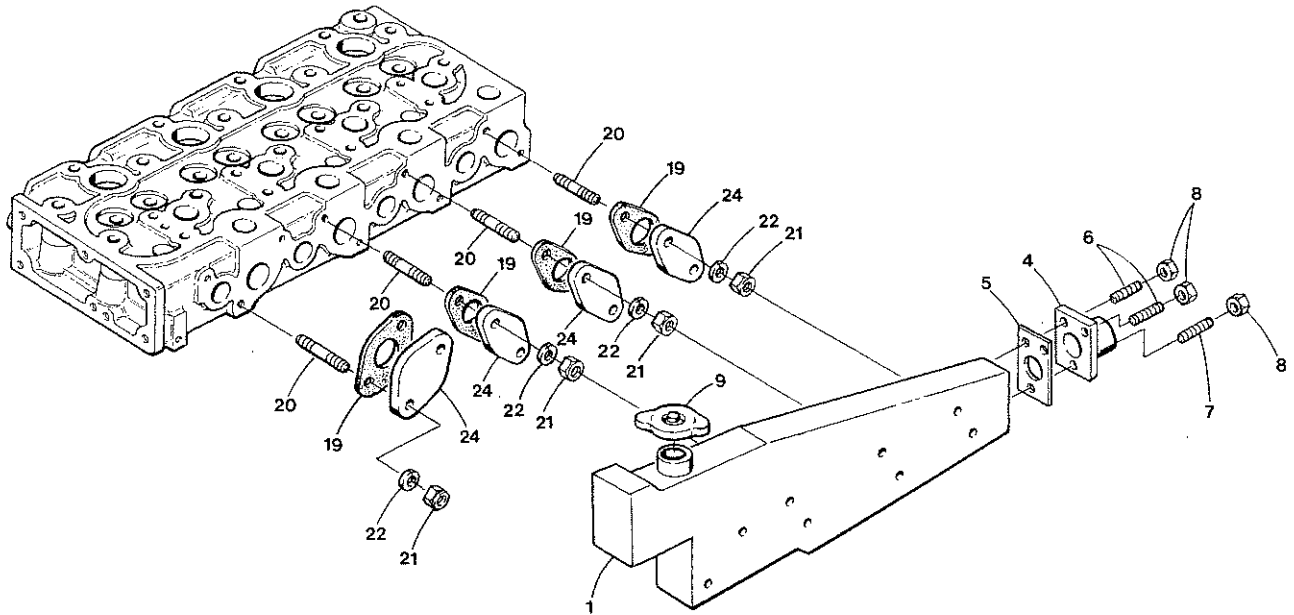

EXHAUST MANIFOLD

From Serial Number 315023

ITEM	PART NO.	DESCRIPTION	QTY.
1	299886	Manifold	1
2			
3			
4	298599	Exhaust Flange	1
5	298600	Gasket, Exhaust Flange	1
6	276440	Stud, Exhaust Flange Mounting	2
7	298974	Stud, Exhaust Flange Mounting	1
8	230147	Hex Nut, Exhaust Flange Mounting 3/8-24	3
9	299956	Radiator Cap, Pressurized 7 PSI	1
10	298635	Stud, Exhaust Manifold	8
11	298466	Hex Nut, Exhaust Manifold (8mm x 1.25P)	8
12			
13			
14			
15			
16			
17			
18			
19	298707	Gasket, Exhaust Manifold	4
20	298635	Stud	8
21	298466	Nut	8
22	31786	Washer, Spring	8
23			
24		Cover	4