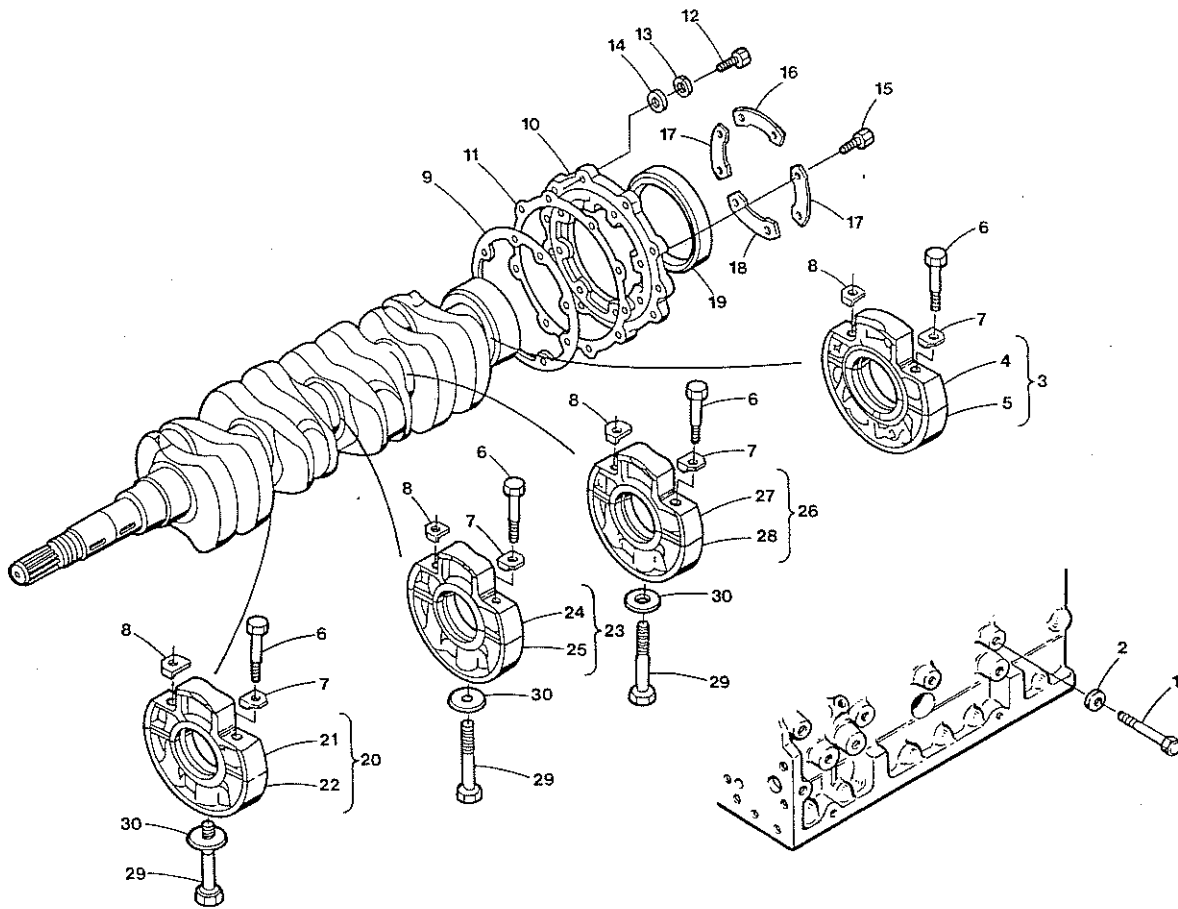

ITEM	PART NO.	DESCRIPTION	QTY.
25		Case, Bearing 2-2	1
26		Assy. Case, Main Bearing	1
27		Case, Bearing, 3-1	1
28		Case, Bearing 3-2	1
29	298697	Bolt 2	3
30	298698	Washer 3	3