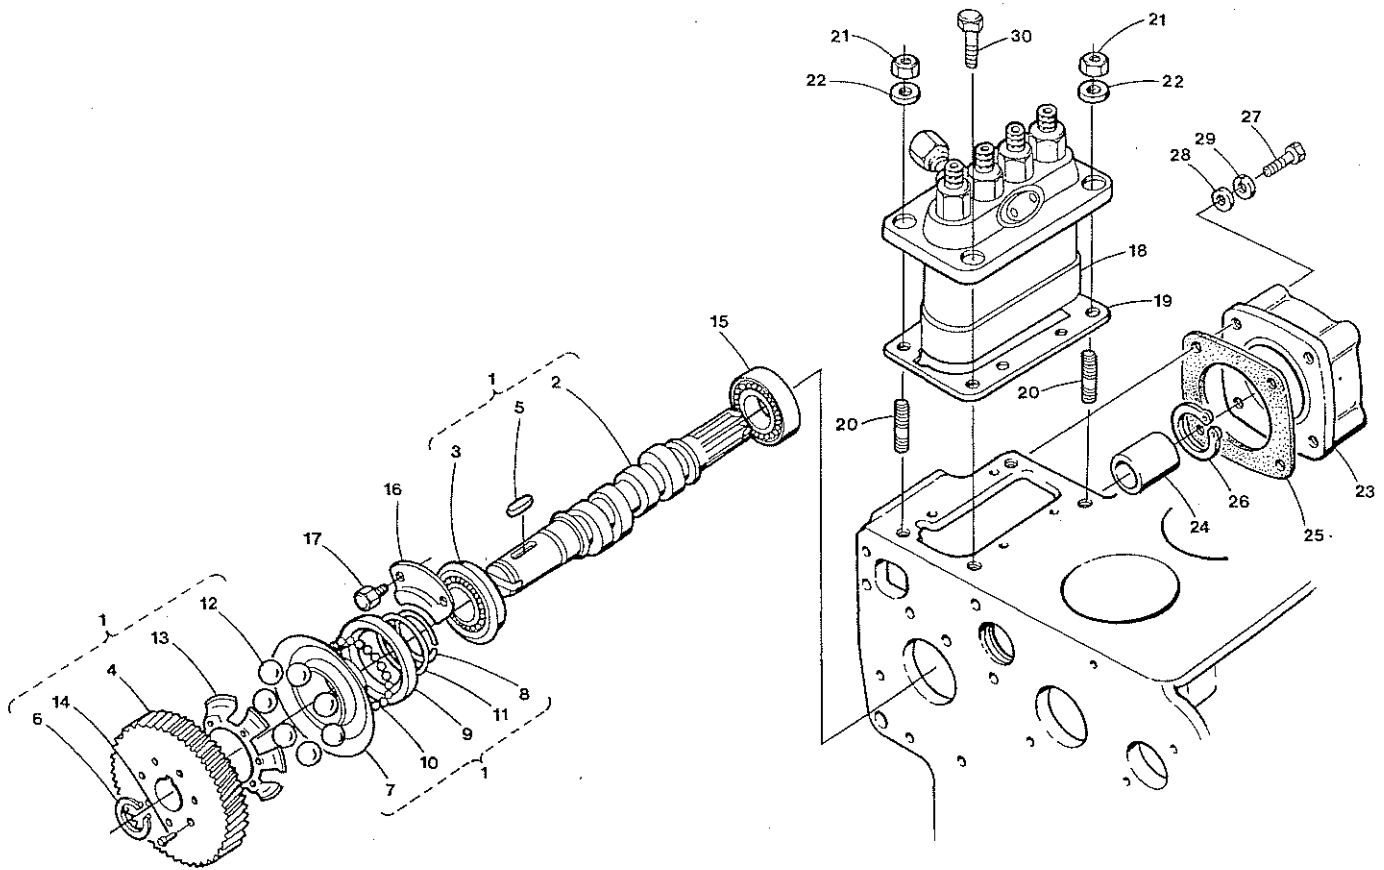

ITEM	PART NO.	DESCRIPTION	QTY.
24	298815	Collar	
25	298814	Packing	1
26	298817	Cir-Clip, External	4
27	298581	Bolt	4
28	298582	Washer, Plain	4
29	298583	Washer, Spring	4
30		Bolt	4