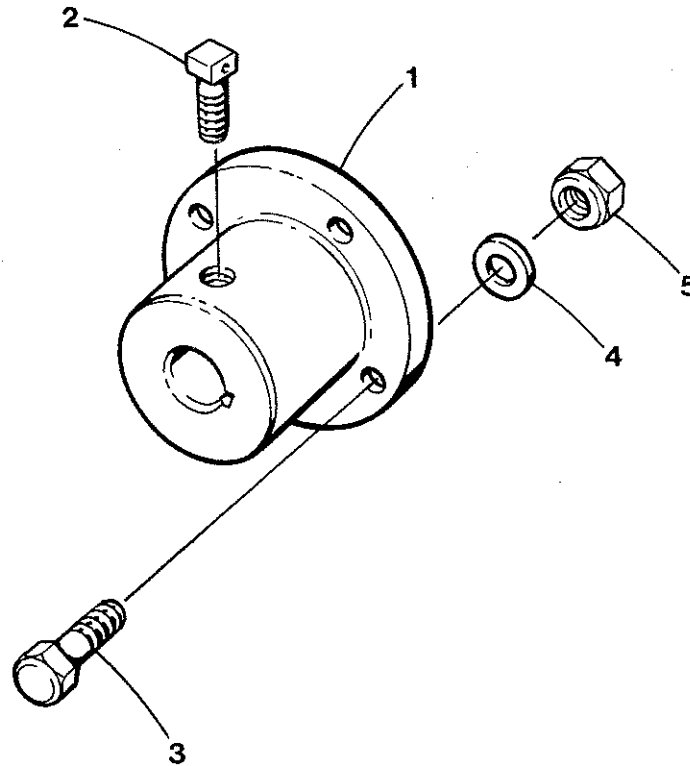

COUPLING GROUP

ITEM	PART NO.	DESCRIPTION	QTY.
1	256741	Rigid Coupling 3/4"	1
2	256742	Rigid Coupling 7/8"	1
3	256743	Rigid Coupling 1"	1
4	256744	Rigid Coupling 1-1/8"	1
5	256745	Rigid Coupling 1-1/4"	1
6	238162	Screw-Sq. Hd. 3/8 - 16 x 1"	2
7	239548	Screw-Hex Head. 3/8 - 24 x 1-1/4"	3
8	231910	Washer-Shake Proof	4
9	230189	Nut Jam 3/8 - 24	5
10	298568	Flexible Coupling 3/4" - 1/4" Key	
11	298569	Flexible Coupling 7/8" - 1/4" Key	
12	298484	Flexible Coupling 1" - 1/4" Key	
13	298570	Flexible coupling 1-1/8" - 1/4" Key	
14	299300	Flexible Coupling 1-1/4" - 5/16" Key