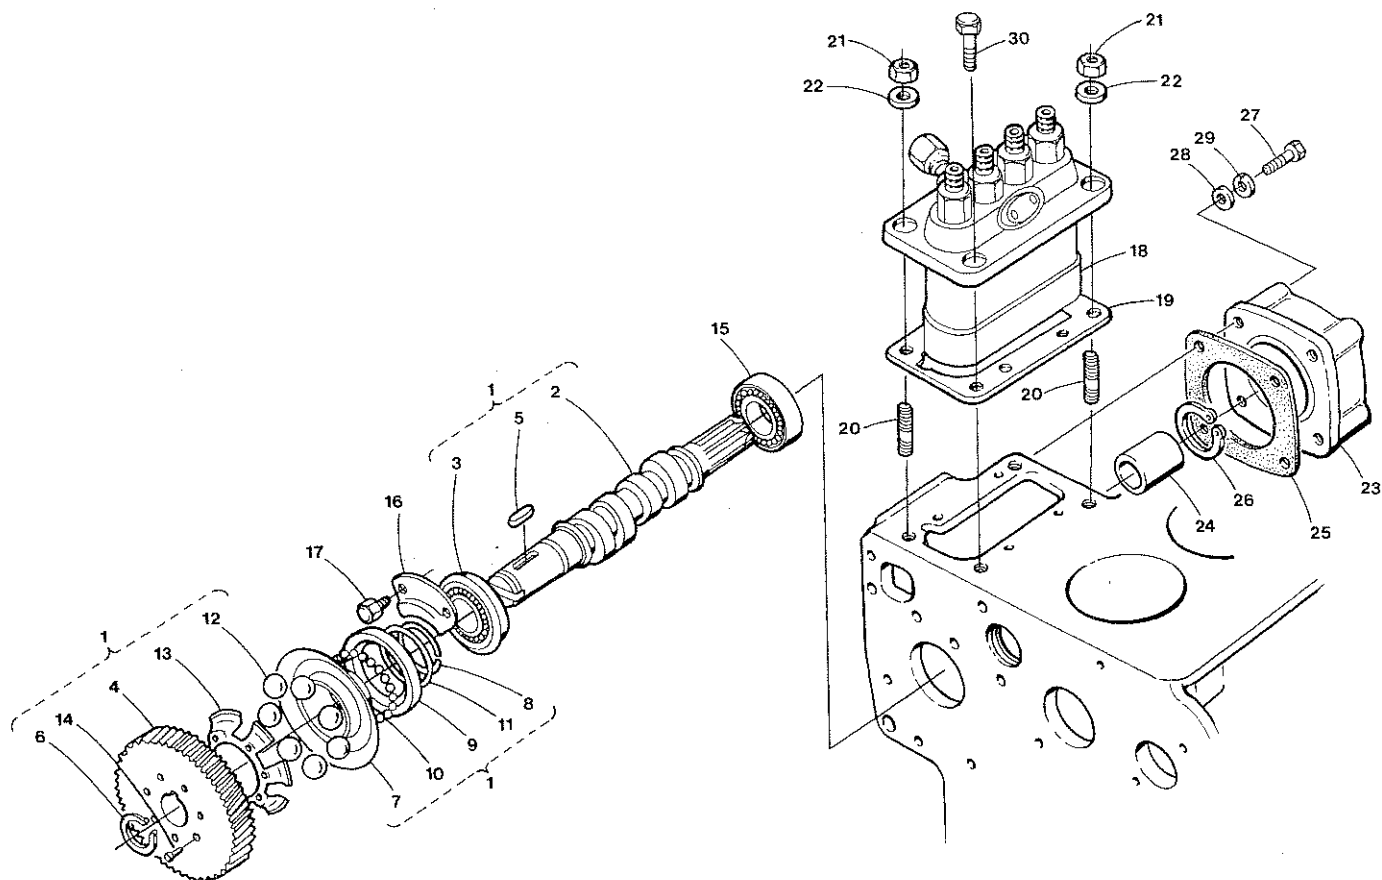

ITEM	PART NO.	DESCRIPTION	QTY.
1	299579	Assembly Camshaft, Fuel	1
2	299601	Camshaft, Fuel	1
3	298816	Bearing, Ball	1
4	299575	Gear, Injection Pump	1
5	298801	Key, Feather	1
6	298810	Cir-Clip, External	1
7	298802	Sleeve, Governor	1
8	298803	Cir-clip	1
9	298804	Case, Governor Ball	1
10	298805	Ball	39
11	298806	Cir-Clip	1
12	298576	Ball	7
13	299577	Guide, Governor Ball	1
14	298809	Rivet	7
15	298811	Bearing, Ball	1
16	298812	Stopper, f-Camshaft	1
17		Bolt	2
18	300731	Assembly Pump, Injection	1
19	299580	Shim	5
20		Stud	2
21		Nut	2
22		Washer, Spring	2
23	298813	Cover	1