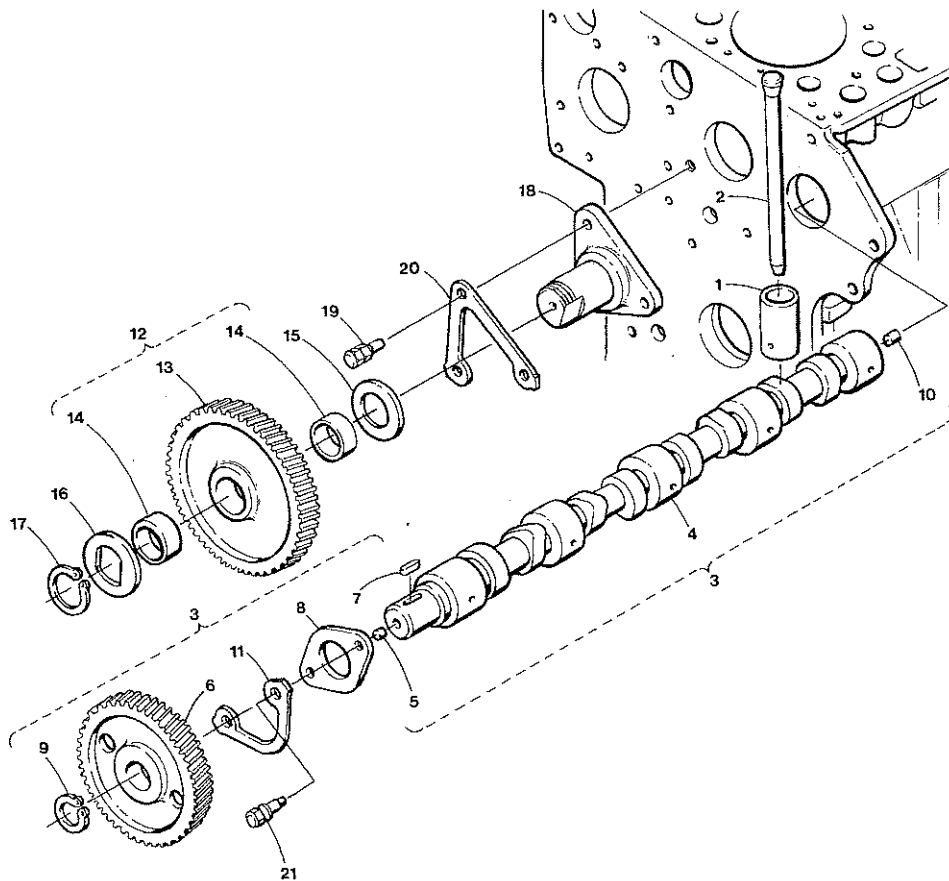

ITEM	PART NO.	DESCRIPTION	QTY.
1	298741	Tappet	8
2	298742	Rod, Push	8
3	299572	Assy. Camshaft	1
4		Camshaft	1
5	298744	Plug, Pin	1
6	298745	Gear, Camshaft	1
7	298746	Key, Feather	1
8	298747	Stopper, Camshaft	1
9	298748	Cir-Clip, External	1
10		Plug, Pin	1
11	298749	Washer, Stopper	1
12	298750	Assy. Gear, Idle	1
13		Gear, Idle	1
14		Bush, Idle Gear	2
15	298751	Collar, Idle Gear	1
16	298752	Collar, Idle Gear	1
17	298753	Cir-Clip, External	1
18	298754	Shaft, Idle Gear	1
19	300008	Bolt	3
20	298755	Washer, Idle Gear Shaft	1
21	299969	Bolt	2