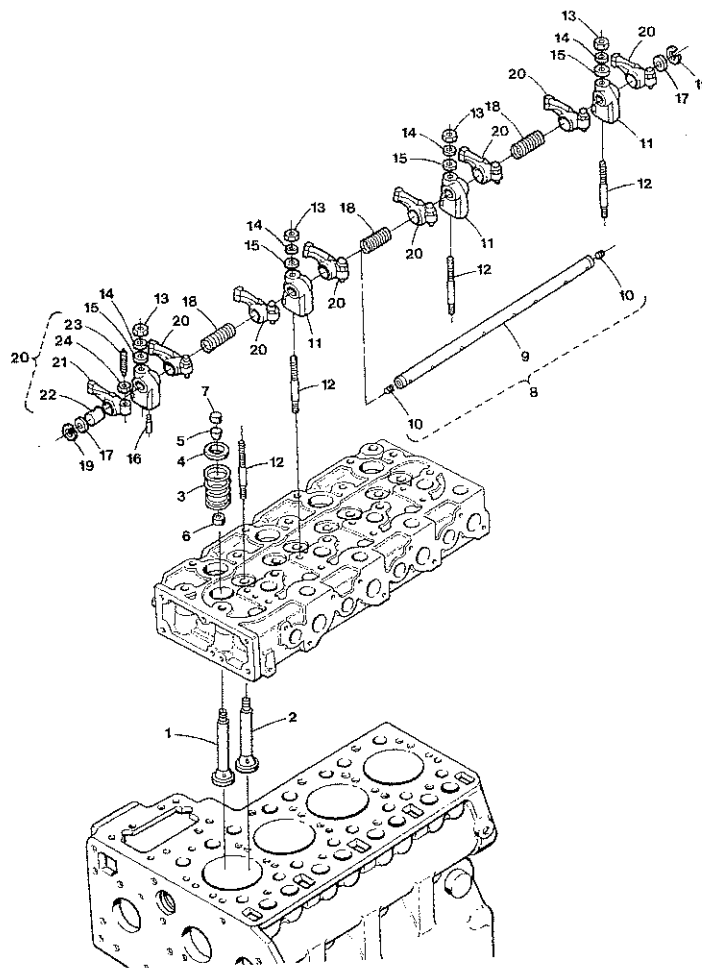

VALVE - ROCKER

ITEM	PART NO.	DESCRIPTION	QTY.
1	298709	Valve, Inlet	4
2	298710	Valve, Exhaust	4
3	298711	Spring, Valve	8
4	298712	Retainer, Valve Spring	8
5	298713	Collet, Valve Spring	16
6	298714	Seal, Valve Stem	8
7	298715	Cap, Valve	8
8	299566	Assembly Shaft, Rocker Arm	1
9		Shaft, Rocker Arm/order by no. 8	1
10	298719	Screw, Set	2
11	298717	Bracket, Rocker Arm	4
12	298718	Stud	4
13		Nut	4
14	31786	Washer, Spring	4
15	31786	Washer, Plain	4
16	298719	Screw, Set	1
17	298720	Washer	2
18	298721	Spring, Rocker Arm	3
19	298722	Cir-Clip, External	2
20	298723	Assembly Arm, Rocker	8
21		Rocker Arm/order by no. 20	1
22	301706	Bush	1
23		Screw, Adjusting	1
24	301708	Nut	1