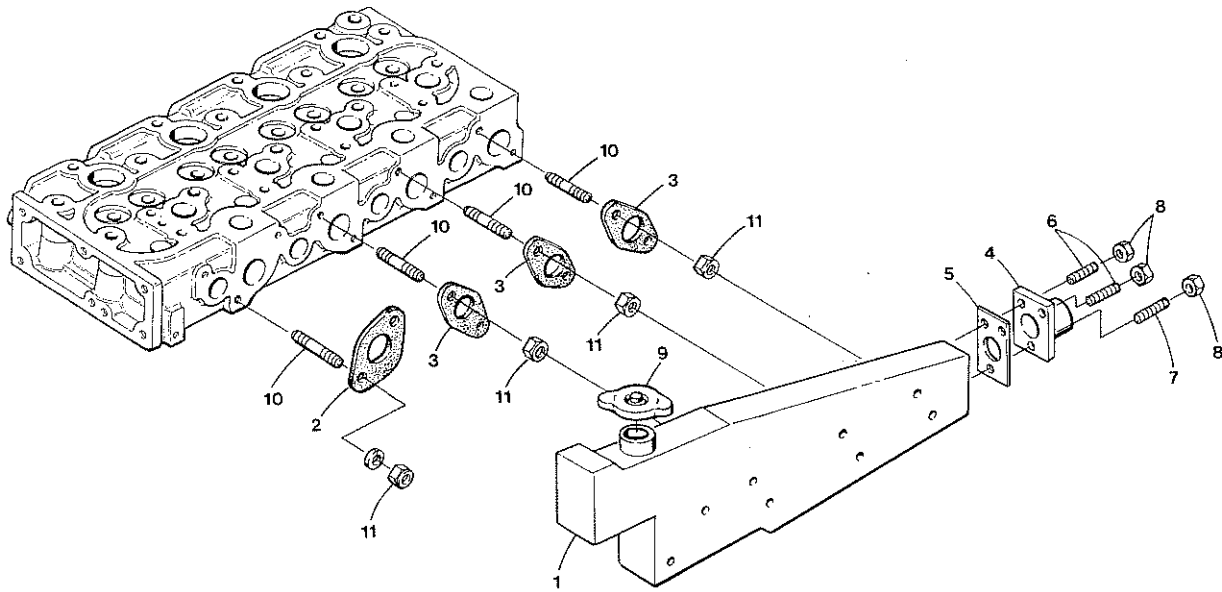

EXHAUST MANIFOLD

To Serial Number 315022

ITEM	PART NO.	DESCRIPTION	QTY.
1	298988	Manifold	1
2	298707	Gasket, Exhaust Manifold	1
3	298708	Gasket, Exhaust Manifold	3
4	298599	Exhaust Flange, Manifold	1
5	298600	Gasket, Exhaust Flange	1
6	276440	Stud, Exhaust Flange Mounting	2
7	298974	Stud, Exhaust Flange Mounting	1
8	230147	Hex Nut, Exhaust Flange Mtg. 3/8-24	3
9	299956	Radiator Cap, Pressurized 7# PSI	1
10	298635	Stud, Exhaust Manifold	8
11	298466	Hex Nut, Exhaust Manifold (8mm x 1.25P)	8