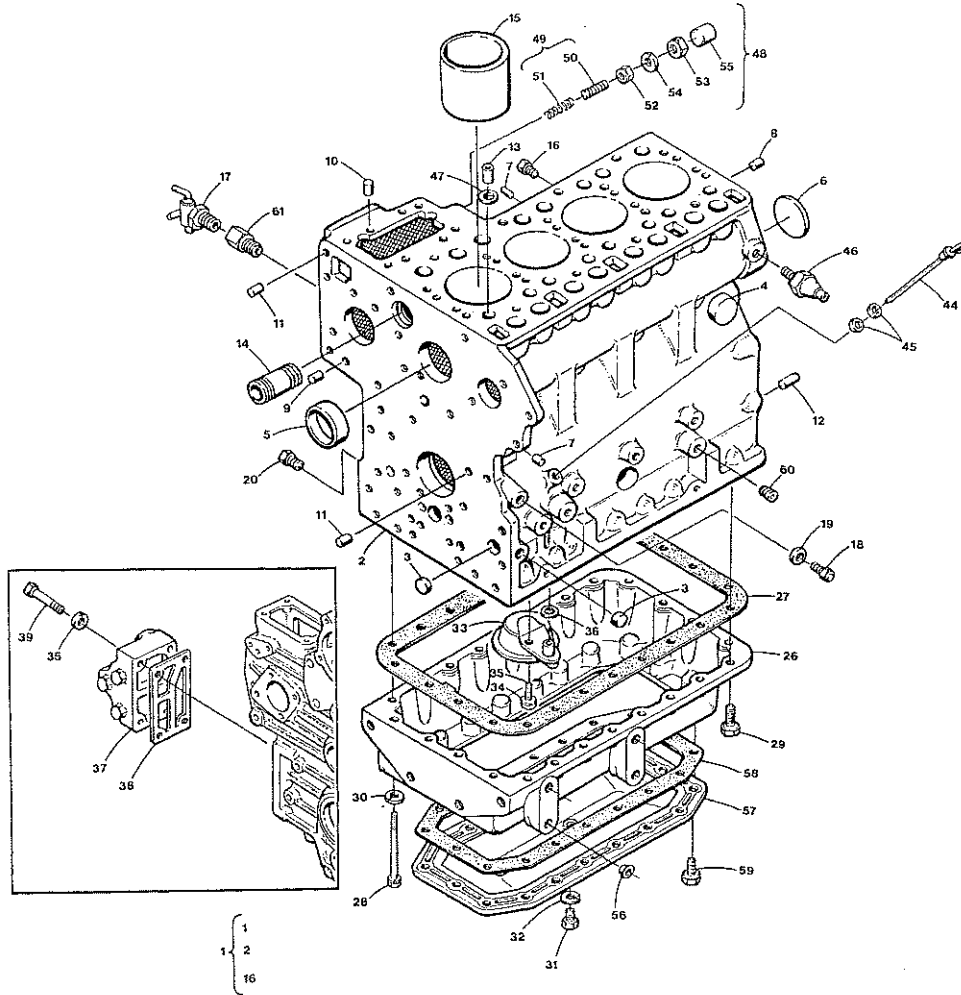

CRANKCASE

To Serial Number 315022

ITEM	PART NO.	DESCRIPTION	QTY.
25	31783	Washer, Spring	2
26	299565	Oil Pan	1
27	299553	Gasket, Oil Pan	1
28		Bolt	4
29		Bolt	20
30	19262	Washer, Spring	24
31	298660	Plug	2
32	298654	Gasket	2
33		Filter, Oil	1
34	299969	Bolt	1
35	19262	Washer, Spring	7
36	299967	O Ring	1
37	298860	Assy. Filter, Oil	1
38	298655	Packing	2
39		Bolt	4
40	19262	Washer, Plain	4
41		Cover	1
42		Gasket	1
43	302438	Bolt	2
44	298661	Gauge, Oil (dipstick)	1
45	298662	O Ring	2
46	298662	Switch, Oil	1
47	299362	O Ring	1
48		Assy. Apparatus Idle	1

CRANKCASE

To Serial Number 315022

ITEM	PART NO.	DESCRIPTION	QTY.
49		Assy. Bolt	1
50		Bolt, Adjusting	1
51		Spring	1
52		Nut	1
53		Nut, Cap	1
54	298659	Gasket	2
55		Cap	1
56		Distance Piece	1

CRANKCASE

From Serial Number 315023

CRANKCASE

From Serial Number 315023

ITEM	PART NO.	DESCRIPTION	QTY.
24		Bolt	2
25			
26	299565	Oil Pan	1
27	299553	Gasket, Oil Pan	1
28		Bolt	12
29		Bolt	12
30		Washer, Spring	12
31	299370	Plug, Oil Pan	1
32	299371	Gasket	1
33		Oil, Filter Pump	1
34		Bolt	1
35		Washer, Spring	5
36		O Ring	1
37	298860	Mount Housing Assy - Oil Filter	1
38	298655	Gasket, Oil Filter Cover Assembly	1
39		Bolt	4
40			
41			
42			
43			
44	298661	Dipstick	1
45	298662	O Ring	2
46	298663	Oil (sender)	1

CRANKCASE

From Serial Number 315023

ITEM	PART NO.	DESCRIPTION	QTY.
47	299362	O Ring	1
48		Assembly Apparatus, Idle	1
49		Assembly Bolt, Adjusting	1
50		Bolt, Adjusting	1
51		Spring	1
52		Nut	1
53		Nut, Cap	1
54		Gasket	2
55		Cap	1
56		Plug	8
57	299564	Cover, Oil Pan	1
58	299560	Packing	1
59		Bolt	18
60		Plug, Blind	13
61		Joint, Draincock	1