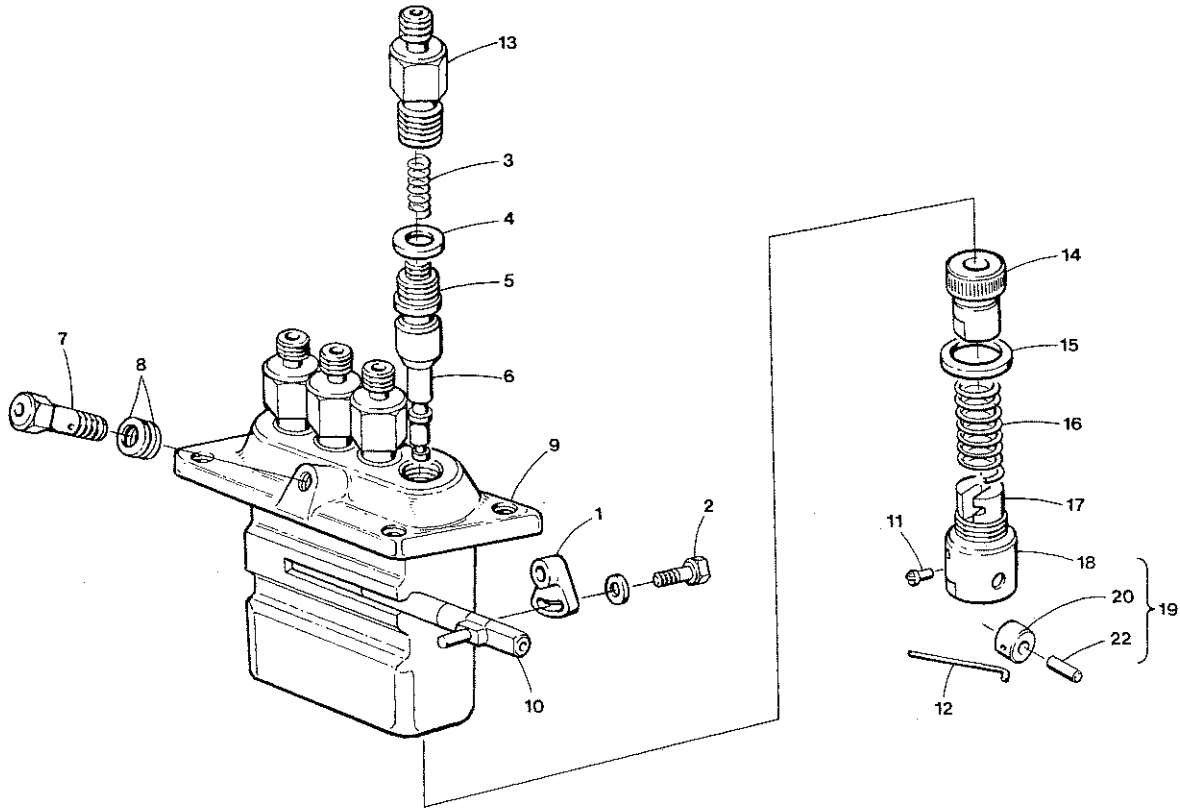

INJECTION PUMP

ITEM	PART NO.	DESCRIPTION	QTY.
1		Plate, Adjust	3
2		Bolt	3
3		Spring, Delivery Valve	4
4		Gasket, Delivery Valve	4
5		Valve, Delivery	4
6		Element, Pump	4
7	299872	Screw	1
8	299873	Gasket	2
9		Housing, Pump/order by no. 18	1
10		Rack, Control	1
11		Pin, Tappet Guide	4
12		Pin, Clamp	2
13		Holder, Delivery Valve	4
14		Sleeve, Control	4
15		Seat, Spring Upper	4
16		Spring, Plunger	4
17		Seat, Spring Under	4
18		Shim	4
19		Assembly, Tappet	4
20		Roller/order by no. 19	4
21			
22		Pin, Roller / order by no. 19	4