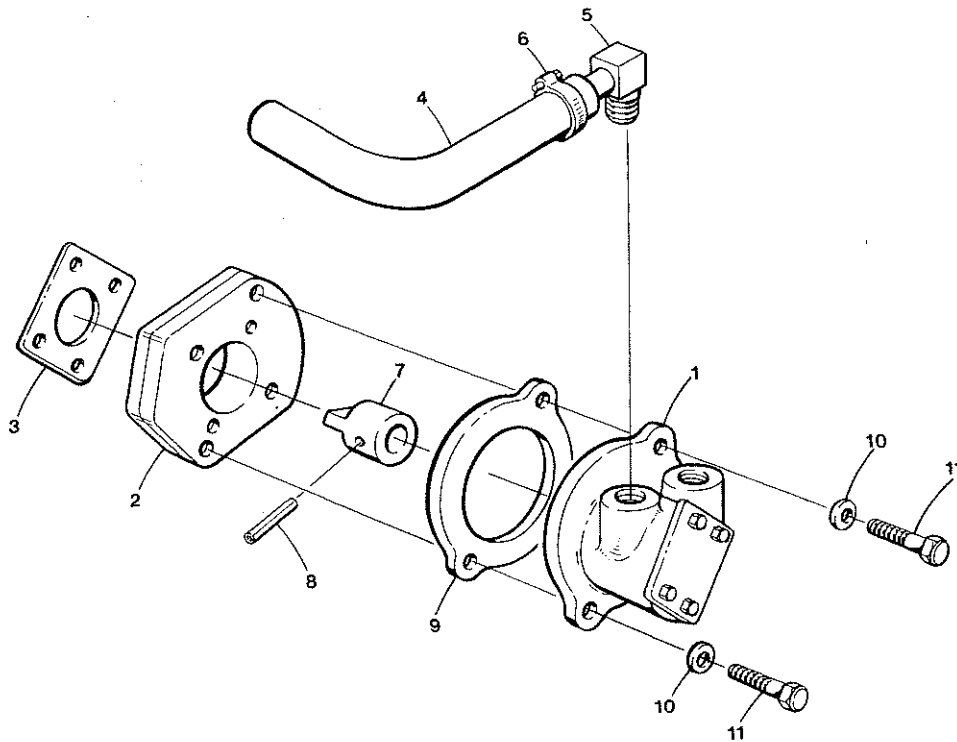

WATER PUMP GROUP

ITEM	PART NO.	DESCRIPTION	QTY.
1	298890	Pump Oberdorfer	1
2	298477	Adapter Plate	1
3	298485	Gasket, Adapter Plate	1
4	299162	Hose ' Pump To Engine	1
5	241019	Fitting 90' ' Hose	1
6		Clamp ' Hose	1
7	298478	Coupling Adapter	1
8	230371	Rolling Pin 3/16 Dia. x 7/8 Lg.	1
9	300253	Gasket	1
10	285305	Washer	2
11	231080	Cap Screw	2
12	298889	Cam	1

When replacing pump impeller order "water pump repair kit" Part No. 298416-A. Kit consist of: impeller, lip seal, gasket and retaining ring.