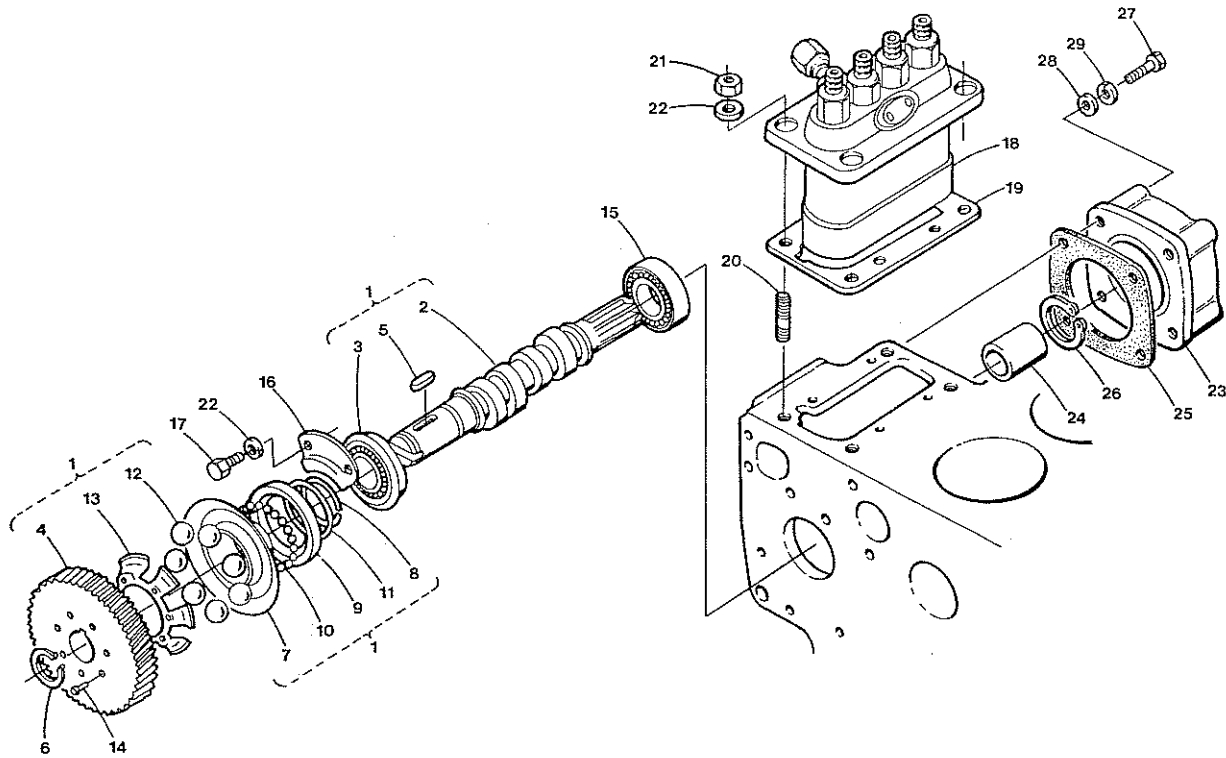

NOZZLE HOLDER

From Serial Number 315023

ITEM	PART NO.	DESCRIPTION	QTY.
1	298784	Pipe, Fuel Over Flow	3
2	299675	Assembly, Cock	1
3	300050	Body, Cock	1
4	299676	Valve	1
5		Joint, Eye	1
6		Nut, Cap	1
7		Basket	2
8	299677	O Ring	1
9	299678	Knob	1
10	299679	Nut	1
11	299786	Gasket	1
12		Pipe, Fuel Over Flow	1
13	298785	Cover, Injection Pump	1
14	298786	Gasket, Pump Cover	1
15		Bolt	4
16			
17	299567	Assembly Holder, Nozzle	4
18	298789	Gasket	4
19	298790	Pipe, Injection	1
20	298791	Pipe, Injection	1
21	298877	Pipe, Injection	1
22	299578	Pipe	1
23	298792	Clamp, Pipe	3
24	298793	Clamp, Pipe	3
25	298794	Screw, With Washer	3
26	298795	Plug, Glow	4
27	298796	Cord, Glow Plug	3
28	298797	Clip, Pipe	8

ITEM	PART NO.	DESCRIPTION	QTY.
1		Assy. Camshaft, Fuel	1
2	299601	Camshaft, Fuel	1
3	298816	Bearing, Ball	1
4	299575	Gear, Injection Pump	1
5	298801	Key, Feather	1
6	298810	Cir-Clip, External	1
7	298802	Sleeve, Governor	1
8	298803	Cir-clip	1
9	298804	Case, Governor Ball	1
10	298805	Ball	39
11	298806	Cir-Clip	1
12	299576	Ball	7
13	299577	Guide, Governor Ball	1
14	298809	Rivet	7
15	298811	Bearing, Ball	1
16	298812	Stopper, f-Camshaft	1
17		Bolt	2
18	299579	Assy. Pump, Injection	1
19	299580	Shim	5
20	301746	Stud	6
21		Nut	6
22	31786	Washer, Spring	8
23	298813	Cover	1
24	298815	Collar	1