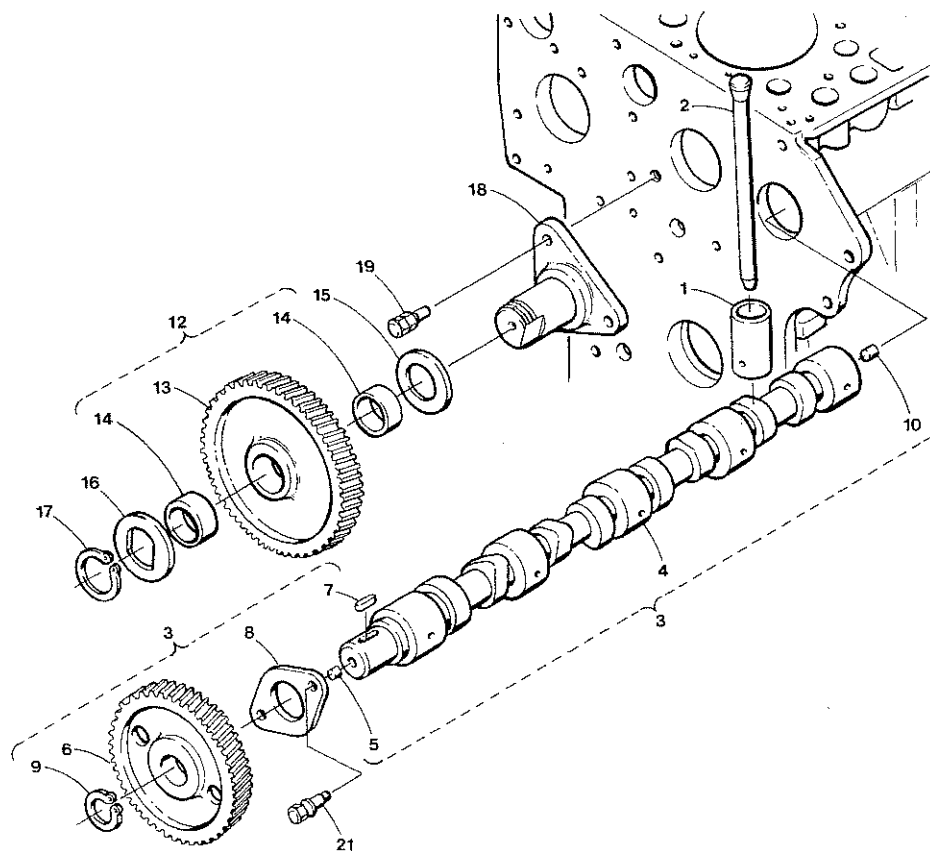

HEAD COVER

To Serial Number 315022

ITEM	PART NO.	DESCRIPTION	QTY.
1	299569	Cover, Cylinder Head	1
2	299570	Gasket, Head Cover	1
3	298726	Nut, Head Cover	4
4	298727	Washer, Head Cover	4
5	298728	Gasket, Nut	4
6	298729	Cover, Decompression Hole	4
7	298730	Gasket	4
8		Bolt	8
9		Washer, Spring	8
10	298739	Plug, Oil Filter	1
11	298740	O Ring	1
12	299571	Assy. Shaft, Decompression	1
13		Shaft, Decompression	1
14		Lever, Decompression	1
15		Pin, Spring	1
16		Shaft, Decompression	1
17	298736	Bolt, Decompression	4
18	298737	Nut	4
19	298738	O Ring	4
20	298731	Stopper, Decompression Shaft	1
21	298732	Bolt	2
22		Washer, Spring	4
23	298733	Holder, Decompression Wire	1
24		Bolt	2
25	298764	Spring, Decompression	1

HEAD COVER

From Serial Number 315023

ITEM	PART NO.	DESCRIPTION	QTY.
1	299569	Cover, Cylinder Head	1
2	299570	Gasket, Head Cover	1
3	298726	Nut, Head Cover	4
4	298727	Washer, Head Cover	4
5	298728	Gasket, Nut	4
6	298729	Cover, Decompression Hole	4
7	298730	Gasket	4
8		Bolt	8
9			
10	298739	Plug, Oil Filter	1
11	298740	O Ring	1
12	299751	Assy. Shaft, Decompression	1
13		Shaft, Decompression/order by no. 12	1
14		Lever, Decompression/order by no. 12	1
15		Pin, Spring	1
16		Shaft, Decompression	1
17	298736	Bolt, Decompression	4
18	298737	Nut	4
19	298738	O Ring	4
20	298731	Stopper, Decompression Shaft	1
21	298732	Bolt	2
22		Washer, Spring	4
23	298733	Holder, Decompression Wire	1
24		Bolt	2
25	298764	Spring, Decompression	1

ITEM	PART NO.	DESCRIPTION	QTY.
1	298741	Tappet	8
2	298742	Rod, Push	8
3	299572	Assy. Camshaft	1
4		Camshaft	1
5	298744	Plug, Pin	1
6	298745	Gear, Camshaft	1
7	298746	Key, Feather	1
8	298747	Stopper, Camshaft	1
9	298748	Cir-Clip, External	1
10		Plug, Pin	1
11	298749	Washer, Stopper	1
12	298750	Assy. Gear, Idle	1
13		Gear, Idle	1
14		Bush, Idle Gear	2
15	298751	Collar, Idle Gear	1
16	298752	Collar, Idle Gear	1
17	298753	Cir-Clip, External	1
18	298754	Shaft, Idle Gear	1
19	300008	Bolt	3
20	298755	Washer, Idle Gear Shaft	1
21	299969	Bolt	2