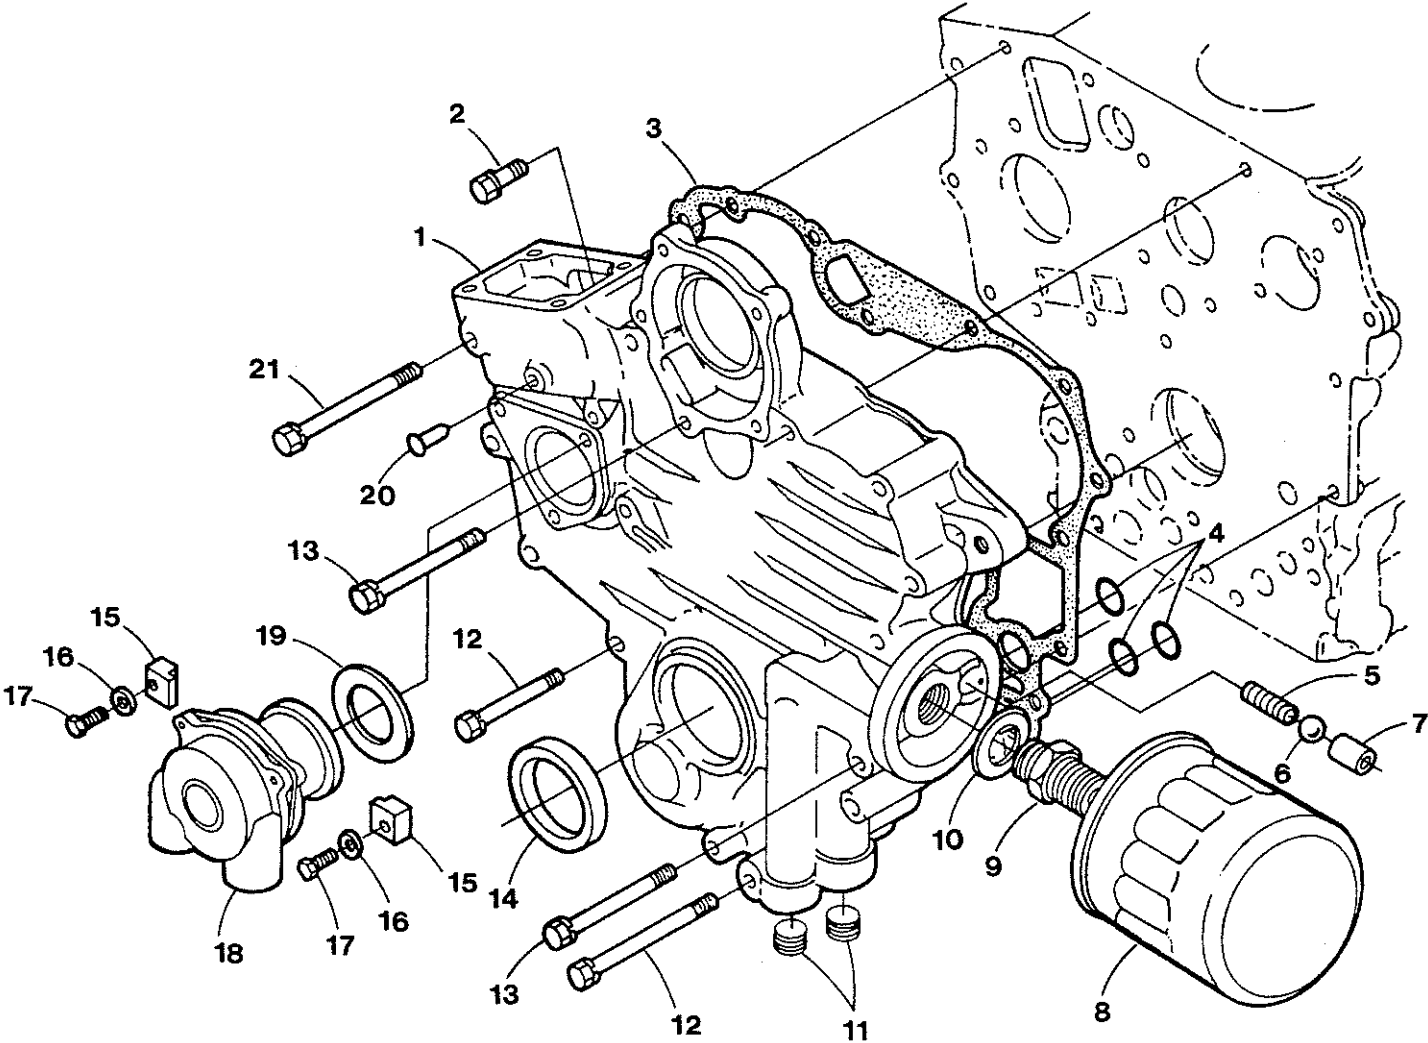

M3-20B Gear Case Assembly

M3-20B Gear Case Assembly

<u>Key #</u>	<u>Part #</u>	<u>Description</u>	<u>Qty</u>
1	302692	Assembly, Gear Case (Includes Key Nos.4, 11 & 20)	1
2	299365	Capscrew, M6 x 18 JIS	1
3	302693	Gasket, Timing Case	1
4	300160	O-Ring	3
5	301554	Spring, Oil Relief Valve	1
6	301556	Ball, Oil Relief Valve	1
7	301555	Seat, Valve Cap, Oil Relief Valve	1
8	302625	Filter, Oil	1
9	301490	Adapter, Oil Filter	1
10	301222	Washer, Oil Adapter Nipple	1
11	302593	Plug	12
12-1	034212	Capscrew, M6 x 75 DIN 931	1
12-2	031783	Lockwasher, M6 DIN 127	1
13	301552	Bolt	3
14	302697	Seal, Oil	1
15	302679	Clamp, Sea Water Pump Mount	2
16	031783	Lockwasher, M6 DIN 127	2
17	020628	Capscrew, M6 x 25 DIN 933	2
18	042175	Pump, Raw Water	1
19	302678	Gasket, Sea Water Pump Mount	1
20	301551	Pin, Start Spring	1
21-1	039248	Capscrew, M6 x 70 DIN 931	1
21-2	031783	Lockwasher, M6 DIN 127	1