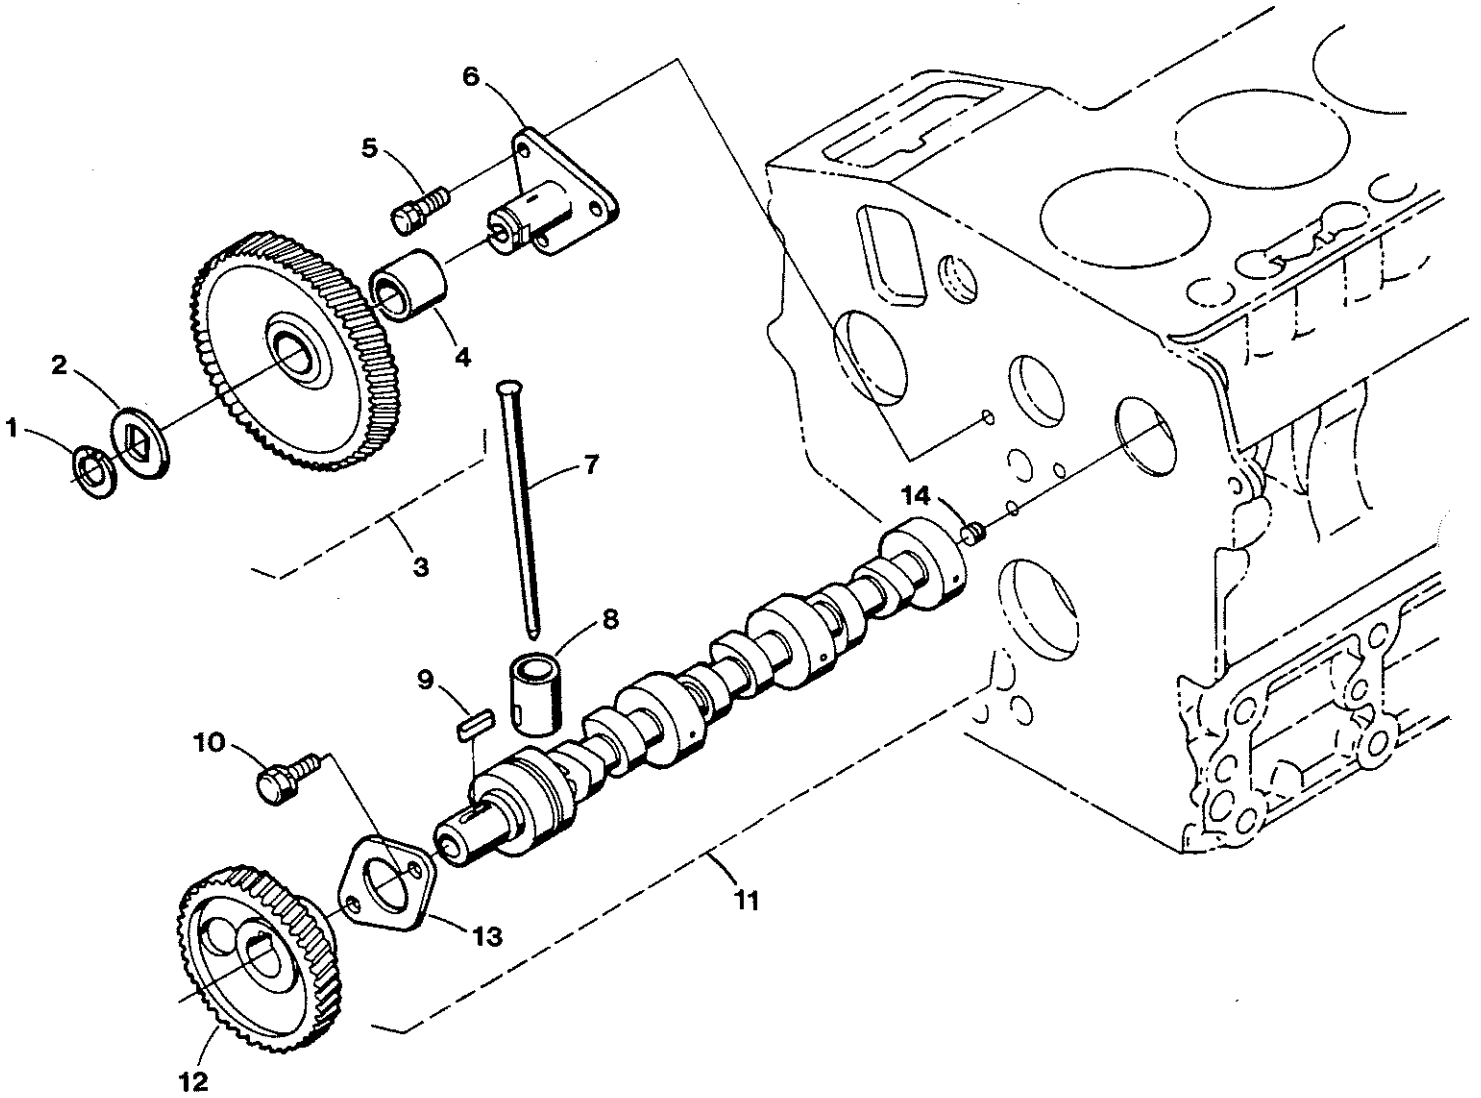

M3-20B Camshaft Assembly

M3-20B Camshaft Assembly

<u>Key #</u>	<u>Part #</u>	<u>Description</u>	<u>Qty</u>
1	302718	Ring, Retaining	1
2	302717	Collar, Idler Gear	1
3	302714	Assembly, Idler Gear	1
4	200568	Bushing, Idler Gear	1
5	035799	Capscrew, M 6 x 14 JIS w/Lockwasher	3
6	302719	Shaft, Idler Gear	1
7	200579	Pushrod	6
8	301261	Tappet	6
9	301568	Key, Feather	1
10	035785	Capscrew, M 6 x 12 JIS w/Lockwasher	2
11	200611	Assembly, Camshaft	1
12	200612	Gear, Camshaft	1
13	301569	Stopper, Camshaft	1
14	301713	Set Screw	1