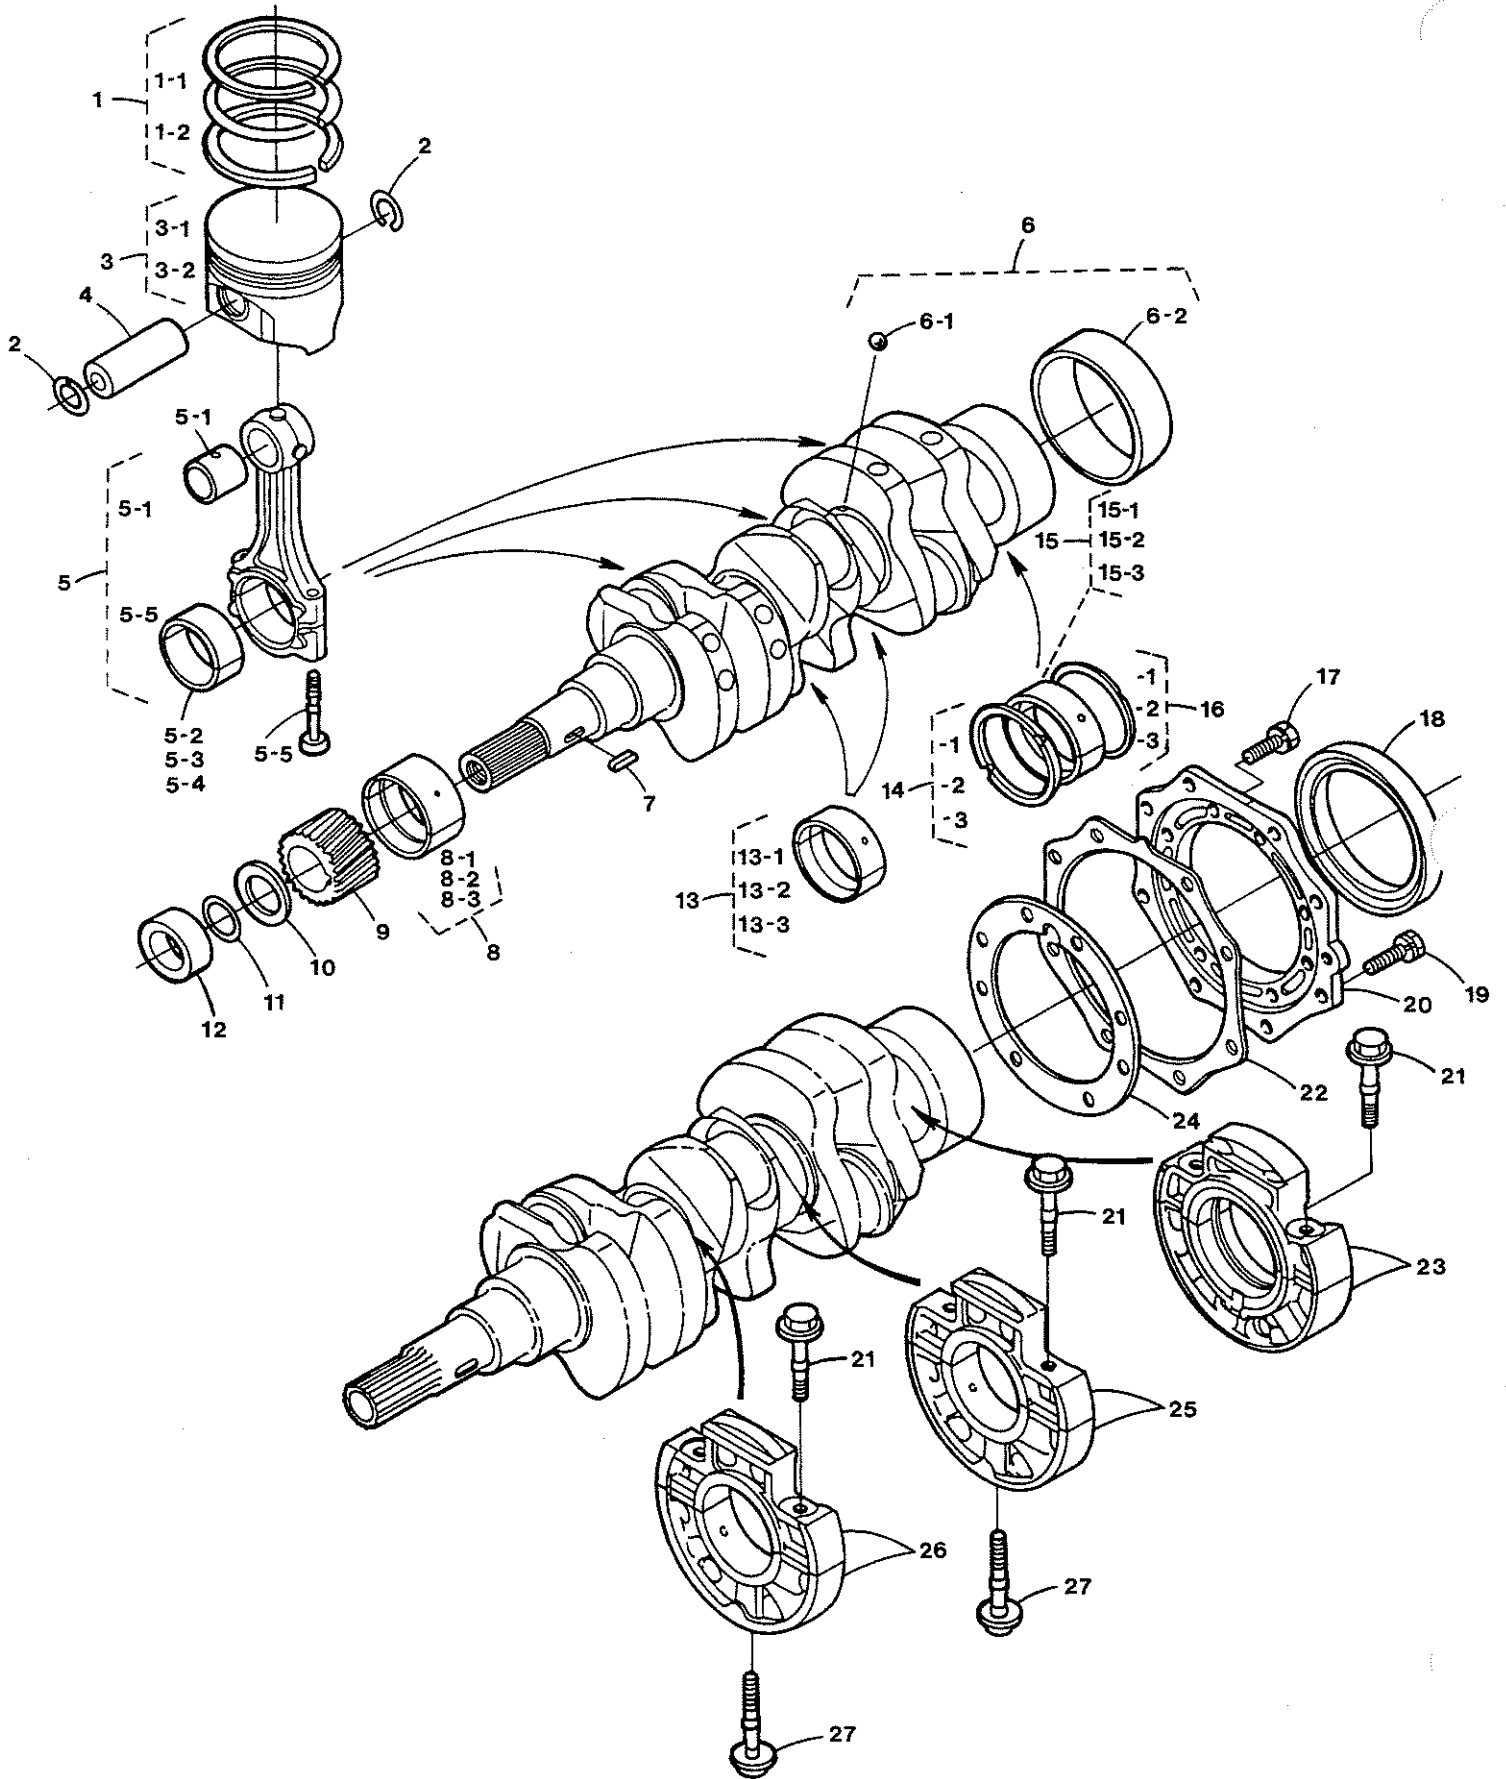

M3-20B Piston, Crankshaft and Main Bearings

M3-20B Piston, Crankshaft and Main Bearings

<u>Key #</u>	<u>Part #</u>	<u>Description</u>	<u>Qty</u>
1		Piston Ring Set (Includes 1-1 or 1-2)	3
1-1	200598	Assembly, Piston Ring, Standard	3
1-2	200581	Assembly, Piston Ring, .25	3
2	299490	Cir-clip, Piston Pin	6
3		Piston (Includes Key No. 3-1 or 3-2)	3
3-1	200582	Piston, Standard	3
3-2	200584	Piston, .25	3
4	200583	Pin, Piston	3
5	200586	Assembly, Connecting Rod (Includes Key No. 5-1 or 5-2)	3
5-1	200585	Bushing, Connecting Rod	3
5-2	200587	Bearing, Connecting Rod Set, Standard	3
5-3	301639	Bearing, Connecting Rod Set, .2 MM	3
5-4	301640	Bearing, Connecting Rod Set, .4 MM	3
5-5	302726	Bolt, Connecting Rod	6
6	200610	Assembly, Crankshaft (Includes Key Nos. 6-1 & 6-2)	1
6-1	200563	Ball	3
6-2	300813	Bushing, Crankshaft	1
7	299549	Key, Feather	1
8		Bearing, Crankshaft (Includes Key No. 8-1, 8-2 or 8-3)	1
8-1	301282	Bearing, Main Standard	1
8-2	301641	Bearing, Main, 0.2MM	1
8-3	301642	Bearing, Main, 0.4MM	1
9	301281	Gear, Crankshaft	1
10	302731	Slinger, Oil	1
11	301289	O-Ring	1
12	301287	Collar, Crankshaft	1
13		Bearing, Crankshaft (Includes Key No. 13-1, 13-2 or 13-3)	1
13-1	200605	Bearing, Crankshaft, Standard	2
13-2	301645	Bearing, Crankshaft, .2MM	2
13-3	301646	Bearing, Crankshaft, .4MM	2
14		Thrustwasher (Includes Key No. 14-1, 14-2 or 14-3)	1
14-1	299503	Thrustwasher, Standard	2
14-2	301649	Thrustwasher, .2MM	2
14-3	301650	Thrustwasher, .4MM	2
15		Bearing, Crankshaft (Includes Key No. 15-1, 15-2 or 15-3)	1
15-1	200604	Bearing, Crankshaft, Standard	1
15-2	300754	Bearing, Crankshaft, .2	1
15-3	300755	Bearing, Crankshaft, .4	1
16		Thrustwasher (Includes Key No. 16-1, 16-2 or 16-3)	1
16-1	299502	Thrustwasher, Standard	2
16-2	301647	Thrustwasher, .2MM	2
16-3	301648	Thrustwasher, .4MM	2
17	018804	Capscrew, M6 x 20 DIN 933	8
18	301231	Seal, Oil	1
19		Bolt	8
20	301228	Cover, Bearing Case	1
21	302698	Bolt, Bearing Case	6
22	301229	Gasket, Oil Seal Flange Rear	1
23	200578	Assembly, Main Bearing Case	1
24	301227	Gasket, Oil Seal Flange Rear	1
25	200600	Assembly, Main Bearing Case	1
26	200577	Assembly, Main Bearing Case	1
27	301235	Bolt, Bearing Case	2