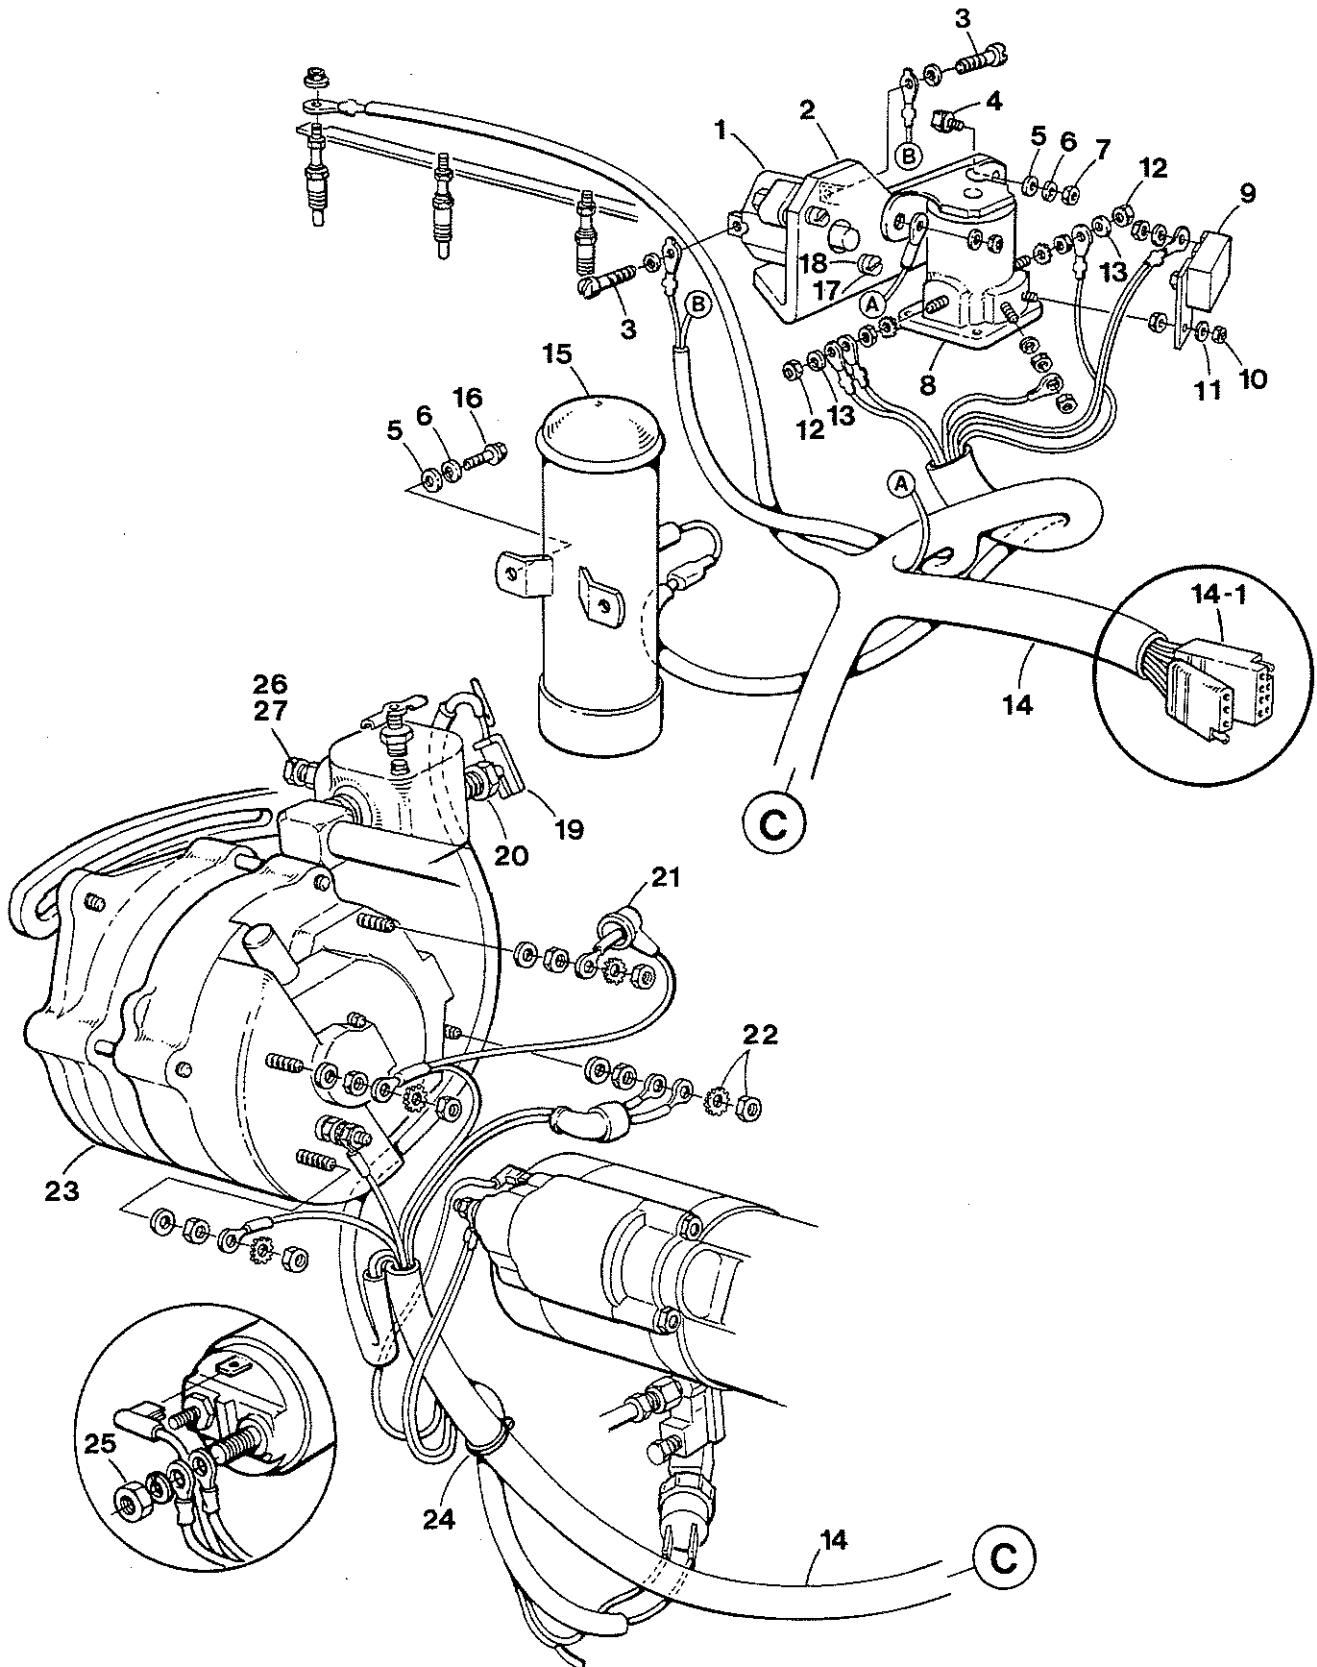

M3-20B Electrical System

M3-20B Electrical System

<u>Key #</u>	<u>Part #</u>	<u>Description</u>	<u>Qty</u>
1	024683	Breaker, Circuit 20 AMP	1
2	200257	Bracket, Breaker Solenoid	1
3	031861	Screw, Binding Head, 8-32 x 1/4 (Stainless Steel)	2
4	031503	Capscrew, 1/4 NC x 3/4	2
5	031753	Washer, Flat 1/4 SAE (Steel)	4
6	031752	Lockwasher, Split 1/4 MED (Steel)	6
7	031750	Nut, Hex, 1/4 - 20 MED (Steel)	2
8	024639	Solenoid, 12VDC, 35AMP, Grounded	1
9	036563	Assembly, Circuit Breaker 10AMP	1
10	031847	Nut, Hex, 10-32 Machine (Stainless Steel)	2
11	031849	Lockwasher, Split 10 MED (Stainless Steel)	2
12	031760	Nut, Hex 5/16 x 24 (Steel)	2
13	031758	Lockwasher, Split 5/16 MED (Steel)	3
14-1	200260	Harness, Marine	1
14-2	200268	Harness, Catalina	1
15	301385	Pump, Lift 12VDC	1
16	031506	Capscrew, 1/4 NC x 1-1/4	2
17	043480	Screw, Hex Washer Head, 8-32 x 7/8	2
18	031843	Washer, Flat 8	2
19	030125	Switch, Water Temperature, NO, 1/8 NPT	1
20	037453	Bushing, Switches 1/4 NPT x 1/8 NPT	1
21	303109	Boot, Alternator	2
22	031904	Nut, Hex, 10-24 KEPS (Stainless Steel)	2
23-1	042848	Alternator, 12VDC	1
23-2	300746	Alternator, 72AMP (Optional)	1
24	023809	Tiewrap, 7.25 LG	10
25	018242	Nut, Hex, M8 DIN 934	1
26-1	035109	Sender, Water Temperature 1/8 NPT (Catalina only)	1
26-2	019369	Plug, Hex Head, 1/8 NPT (Brass)	1
27	031847	Nut, Hex 10-32 (Stainless Steel)	1