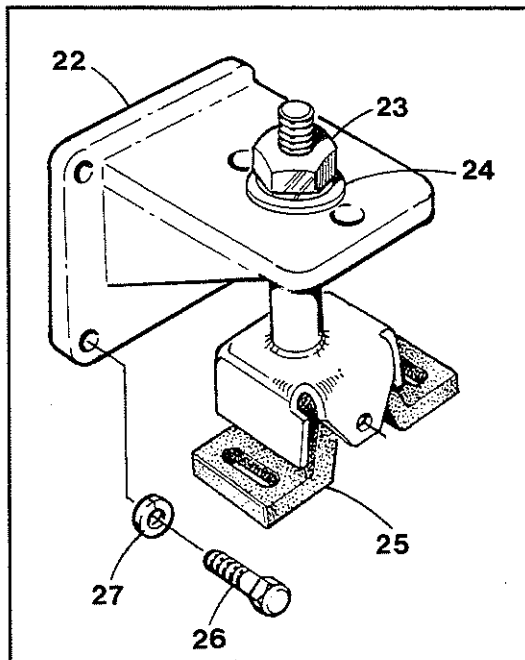

M3-20B Cylinder Block Assembly

M3-20B Cylinder Block Assembly

<u>Key #</u>	<u>Part #</u>	<u>Description</u>	<u>Qty</u>
1	301201	Plug, Expansion	2
2	302429	Plug, Expansion	1
3	299360	Pin, Straight	2
4	200597	Plug	5
5	302587	Plug	3
6	302589	Plug	5
7	302588	Plug	1
8	300716	Pin, Pipe	2
9	200589	Gasket, Oil Pump	1
10	301203	Assembly, Oil Pump	1
11	301545	Capscrew M12	3
12	302684	Nut, Hex	1
13	299413	Washer, Claw	1
14	301205	Gear, Oil Pump Drive	1
15	298820	Key, Feather	1
16	200596	Plug	3
17	301547	Pin, Pipe	2
18	013341	Plug, 1/4 NPT, Hex Head (Brass)	1
19	301543	Pin, Straight	2
20	301485	Pin, Pipe	1
21	299362	O-Ring	1
22	303030	Mount, Front Right	1
	303031	Mount, Front Left (Not Shown)	1
23	040966	Nut, Jam, M16 Self-Locking	5
24	031828	Washer, Flat 5/8 SAE Steel	2
25	040510	Isolator, Marine, 75-130 LB	2
26	024952	Capscrew, M10x1.25x25 DIN 961	6
27	019262	Lockwasher, M10 DIN 127	6