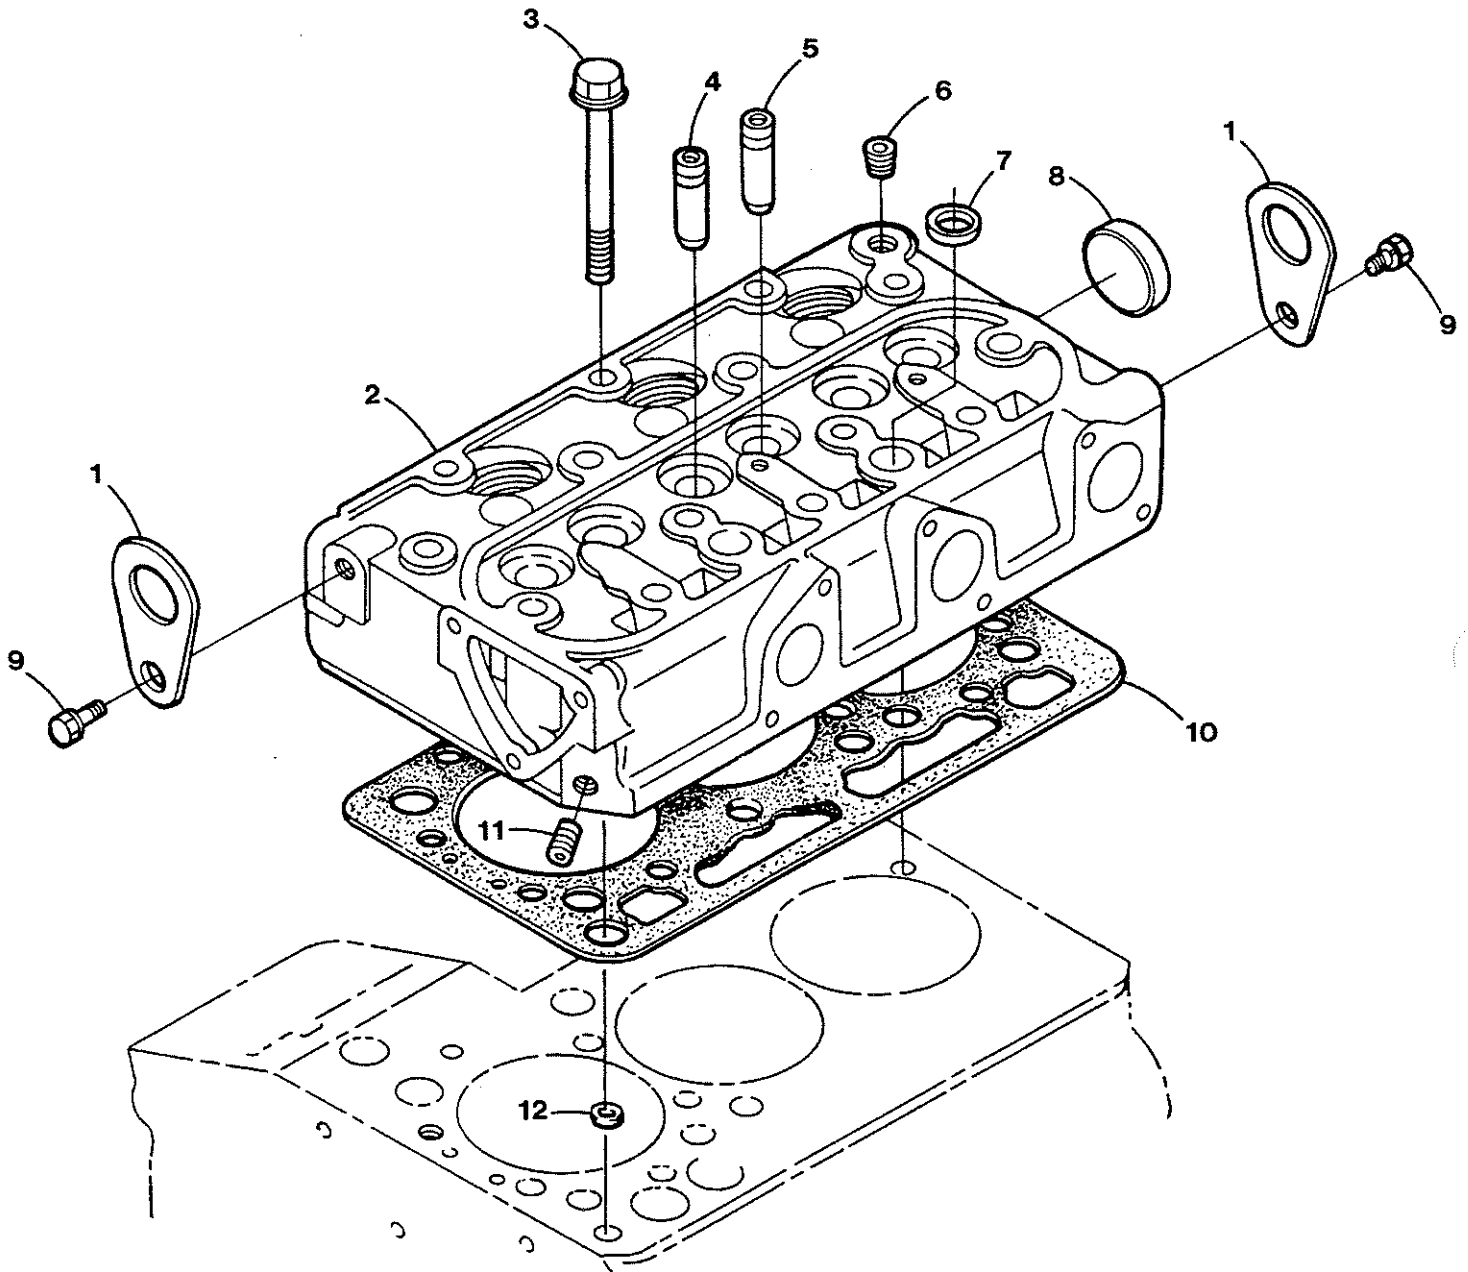

M3-20B Cylinder Head Assembly

M3-20B Cylinder Head Assembly

<u>Key #</u>	<u>Part #</u>	<u>Description</u>	<u>Qty</u>
1	301549	Eye, Lifting	2
2	200615	Assembly, Cylinder Head (Includes Key Nos. 4 thru 8, 11 & 12)	1
3	301217	Bolt, Cylinder Head	14
4	301214	Guide, Intake Valve	3
5	301215	Guide, Exhaust Valve	3
6	301550	Plug	1
7	302690	Plug, Expansion	2
8	299906	Plug, Expansion, 30MM DIN 443 (Brass)	1
9	016789	Capscrew, M8 x 16 DIN 933	2
10	200613	Gasket, Cylinder Head	1
11	302593	Plug	1
12	299362	O-Ring	1