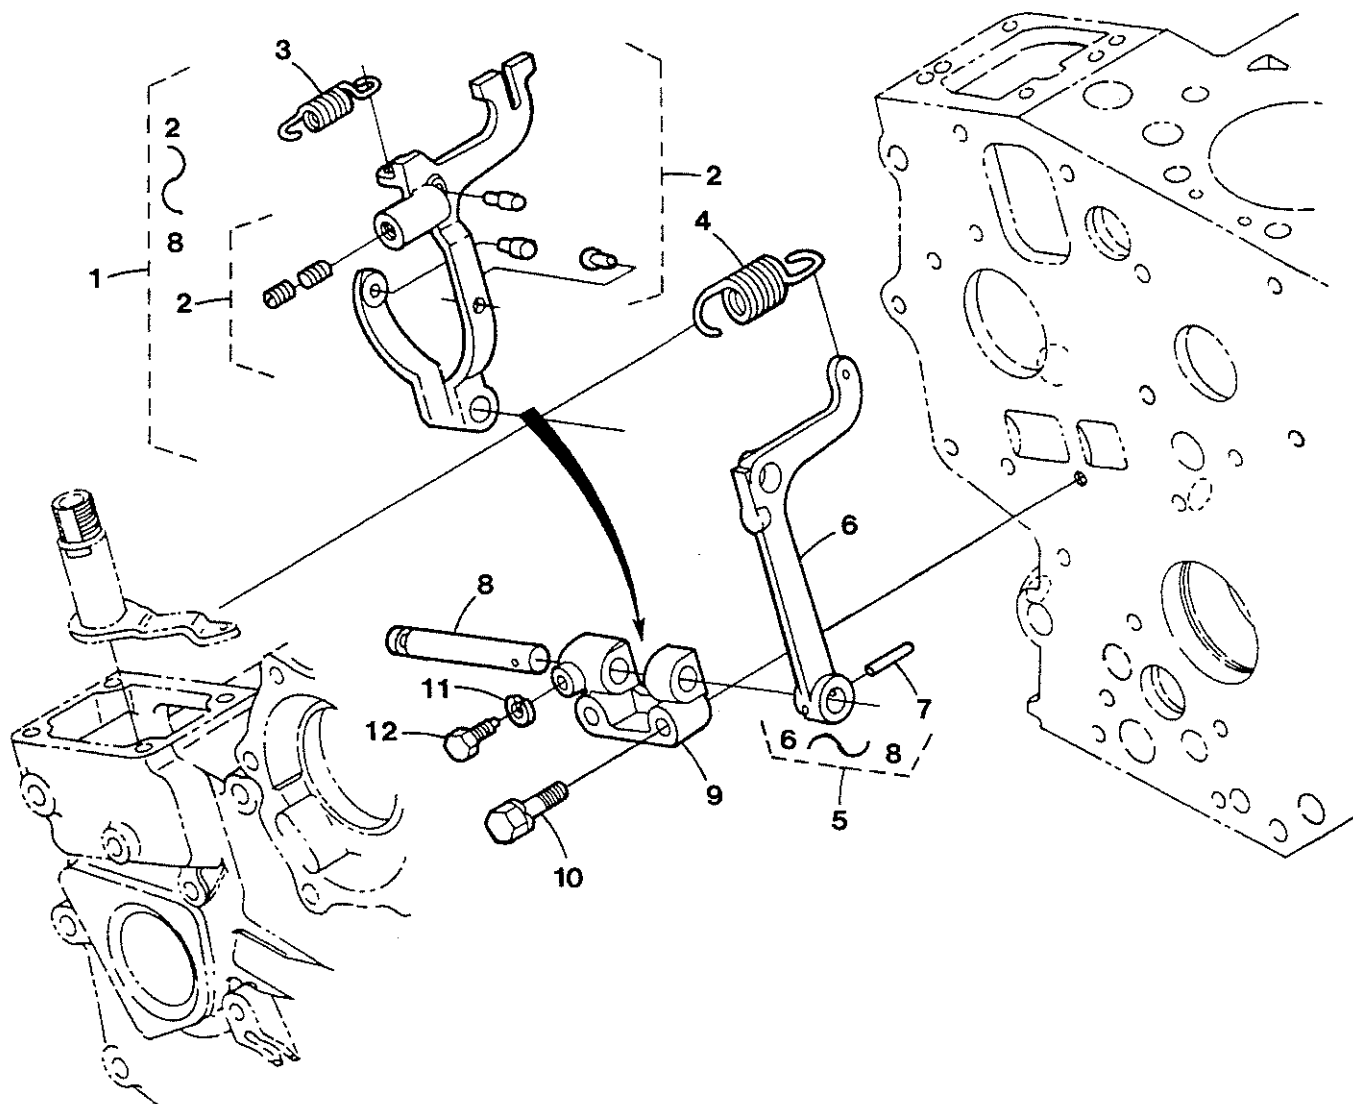

M3-20B Governor / Idler Assembly

M3-20B Governor / Idler Assembly

<u>Key #</u>	<u>Part #</u>	<u>Description</u>	<u>Qty</u>
1	301327	Lever, Engine Stop	1
2	301588	Pin, Spring	1
3	301594	Nut, Speed Control	2
4	301328	Spring, Throttle	1
5	200576	Lever, Throttle	1
6	301593	Sleeve	1
7	302750	O-Ring	1
8	299365	Capscrew, M6 x 18 JIS	4
9	301241	Gasket, Rocker Cover Stud	4
10	301591	Plate, Throttle	1
11	298826	Bolt, Stop Lever	2
12	015812	Nut, M6 DIN 934	3
13	301325	Gasket, Throttle Plate	1
14	301592	Lever, Governor	1
15	301496	O-Ring	1
16	200616	Shaft, Throttle Lever	1
17	301576	Assembly, Idler Adjusting Bolt	1
18	301575	Assembly, Idler Screw	1
19	298659	Gasket	2
20	301493	Nut, Hex, M-25	1
21	301578	Nut, Cap	1
22	301416	Nut, Cap	1
23	038500	Capscrew, M6 x 16 JIS w/Lockwasher	2
24	302744	Cover, Fuel Pump	1
25	302745	Gasket, Injection Pump	1
26	302485	Cap, Adjusting Bolt	1
27	302746	Nut, Cap	1
28	301581	Nut, Hex	1
29	301580	Bolt, Adjusting	1

M3-20B Governor Assembly

M3-20B Governor Assembly

<u>Key #</u>	<u>Part #</u>	<u>Description</u>	<u>Qty</u>
1	200570	Assembly, Governor Lever	1
2	200569	Assembly, Fork Lever	1
3	301301	Spring, Start	1
4	302747	Spring, Governor	1
5	301324	Assembly, Fork Lever	1
6	301586	Lever, Fork	1
7	301588	Pin, Spring	1
8	301587	Shaft, Fork Lever	1
9	301589	Holder, Fork Lever	1
10	301590	Capscrew, M6 x 35 JIS 7 w/Lockwasher	2
11	031780	Lockwasher, M5 DIN 127	1
12	200565	Bolt, Governor	1