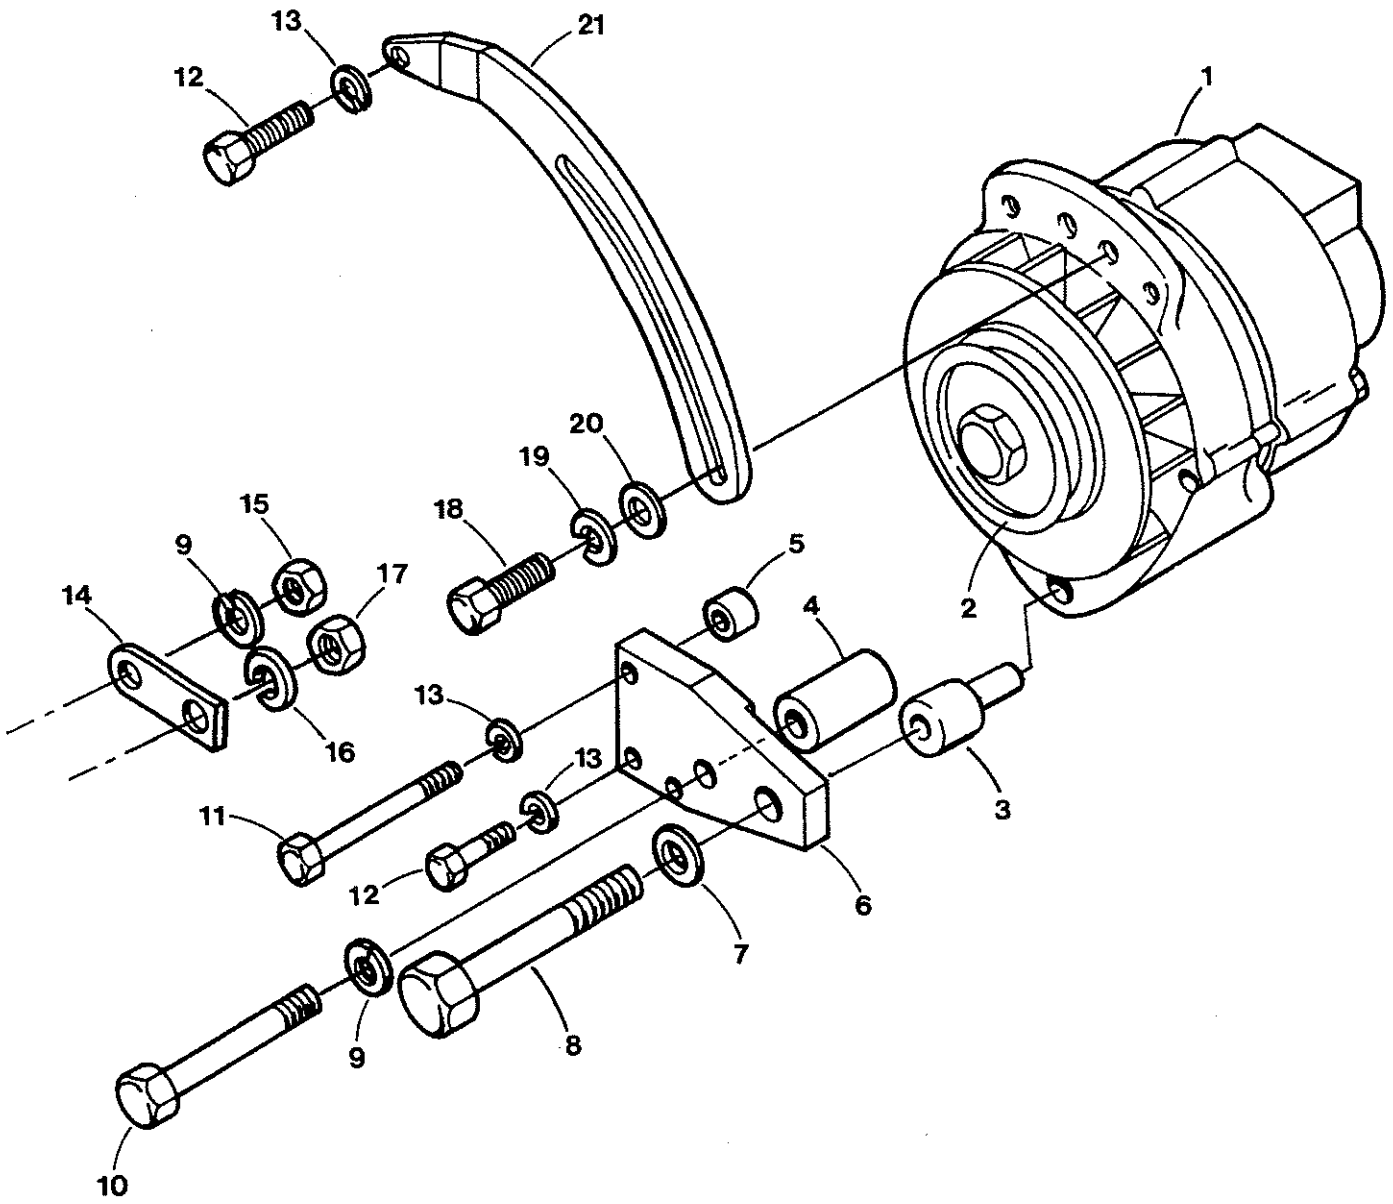

M3-20B Alternator Assembly

M3-20B Alternator Assembly

<u>Key #</u>	<u>Part #</u>	<u>Description</u>	<u>Qty</u>
1	042848	Alternator, 12VDC	1
	300746	Alternator, 72 AMP (Optional)	1
2	011548	Pulley, Alternator	1
3	042835	Spacer, Alternator	1
4	303126	Spacer	1
5	303127	Spacer	2
6	303125	Bracket, Alternator	1
7	031765	Washer, Flat 3/8 (Steel)	1
8	031613	Capscrew, 3/8 NC x 3	1
9	031786	Lockwasher, M8 DIN 127	3
10	303148	Capscrew, M8 x 70 DIN 933	1
11	039248	Capscrew, M6 x 70 DIN 931	1
12	017012	Capscrew, M6 x 16 DIN 933	2
13	031783	Lockwasher, M6 DIN 127	3
14	303128	Support, Alternator	1
15	031847	Nut, Hex 10-32 Machine (Stainless Steel)	2
16	031764	Lockwasher, Split 3/8 (Steel)	1
17	031762	Nut, Hex 3/8-16 NC (Steel)	1
18	031553	Capscrew, 5/16 NC x 3/4	1
19	031758	Lockwasher, Split 5/16 (Steel)	3
20	033381	Washer, Flat	1
21	303124	Strap, Alternator Adjusting	1