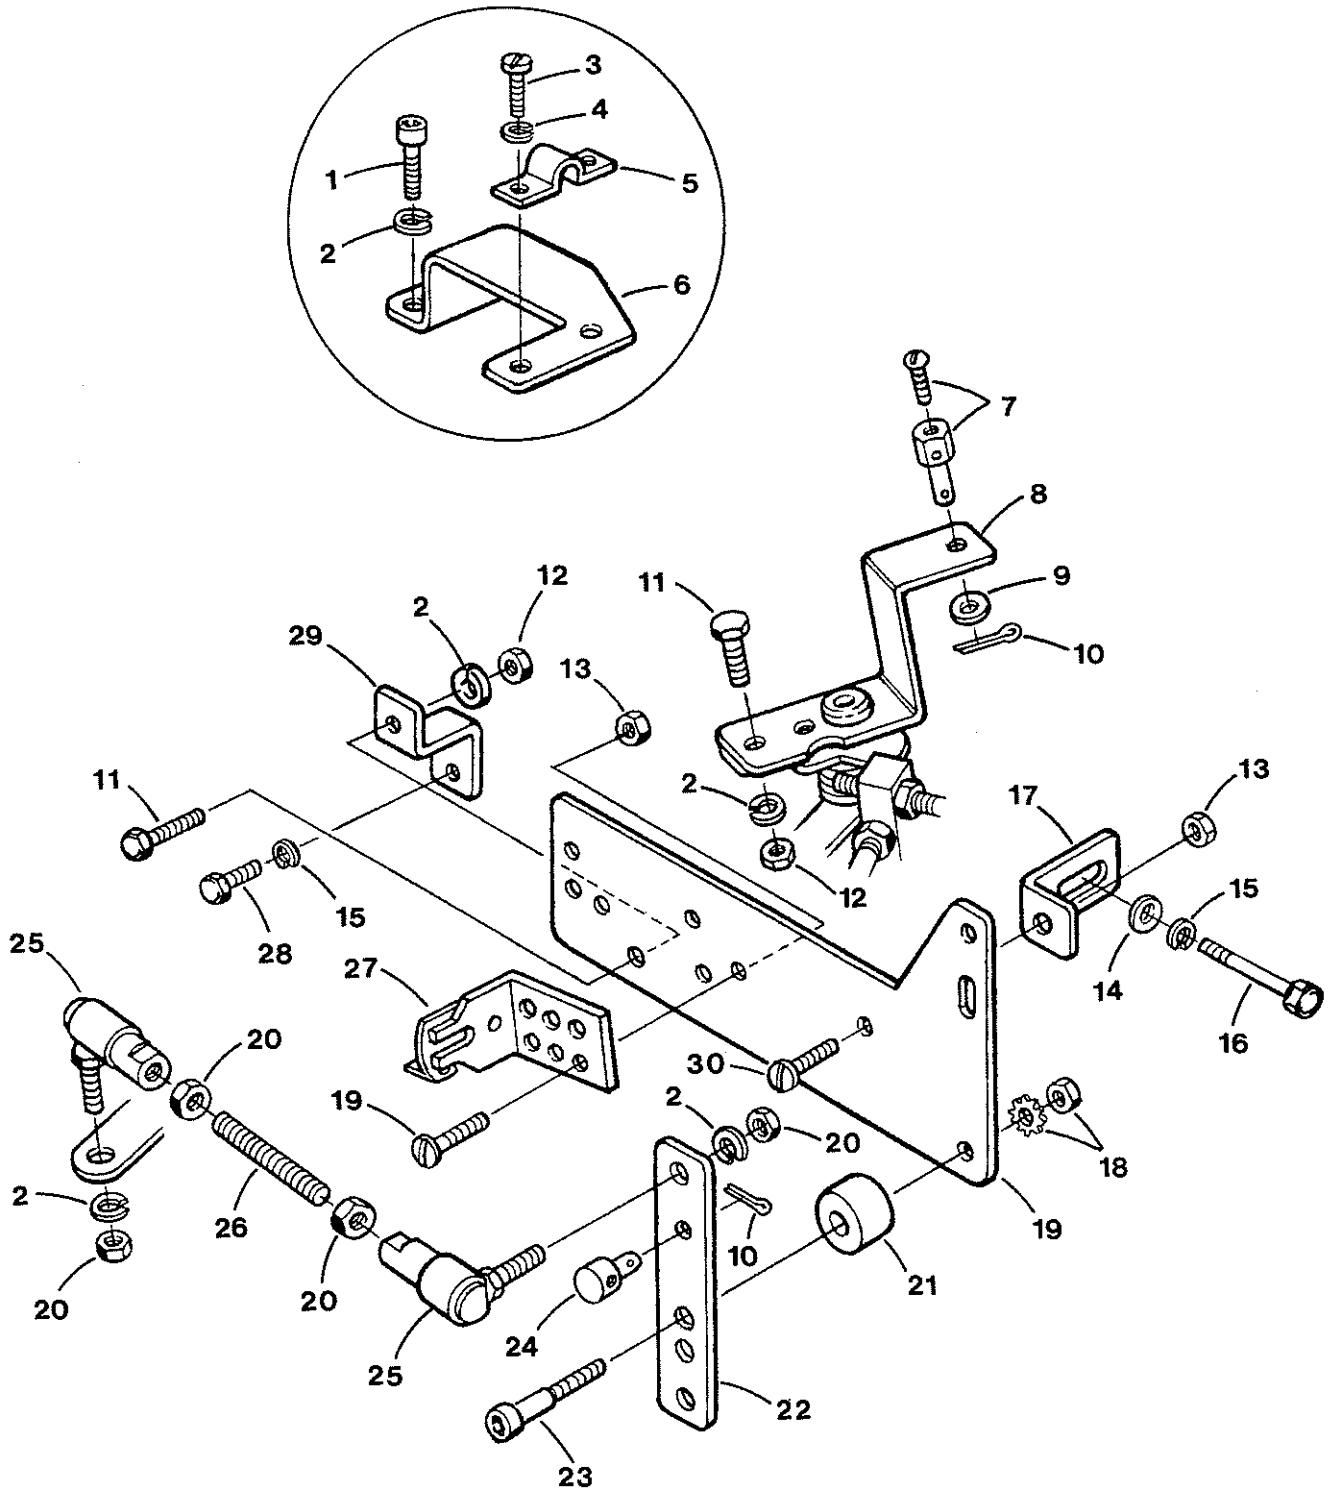

M3-20B Throttle Assembly

M3-20B Throttle Assembly

<u>Key #</u>	<u>Part #</u>	<u>Description</u>	<u>Qty</u>
1	017498	Capscrew, Socket Head 1/4 NC x 3/4	2
2	031752	Lockwasher, Split 1/4 (Steel)	4
3	031872	Screw, Binding Head, 10-32 x 1/2 (Stainless Steel)	6
4	031849	Lockwasher, Split 10 (Stainless Steel)	2
5	299653	Clamp, Cable	1
6	303182	Bracket, Stop Cable	1
7	299864	Pivot, Stop Lever	1
8	303040	Lever, Stop Extension	1
9	031784	Washer, M6 DIN 125	1
10	011796	Pin, Cotter, 1/16 x 1/2	2
11	031502	Capscrew, 1/4 NC x 5/8	1
12	031750	Nut, Hex, 1/4 - 20	3
13	200125	Nut, Hex, 10-32 KEPS	3
14	031753	Washer, Flat 1/4 (Steel)	1
15	031783	Lockwasher, M6 DIN 127	1
16	034212	Capscrew, M6 x 75 DIN 931	1
17	300979	Support, Throttle Bracket	1
18	031904	Nut, Hex 10-24 KEPS (Stainless Steel)	1
19	302635	Bracket, Throttle	1
20	031754	Nut, Hex, 1/4 - 28 NF (Steel)	4
21	300090	Spacer	1
22	300826	Lever, Throttle	1
23	231452	Screw, Shoulder, 1/4 x 5/8 10-24	1
24	299019	Pivot, Throttle Cable	1
25	299767	Balljoint, 1/4 NF	2
26	300978	Rod, Threaded, 1/4 - 28 NF 1-5/8 LG	1
27	298630	Clip, Cable	1
28	018804	Capscrew, M6 x 20 DIN 933	1
29	302636	Support, Throttle Bracket	1
30	031872	Screw, Binding Head, 10-32 x 1/2 (Stainless Steel)	3