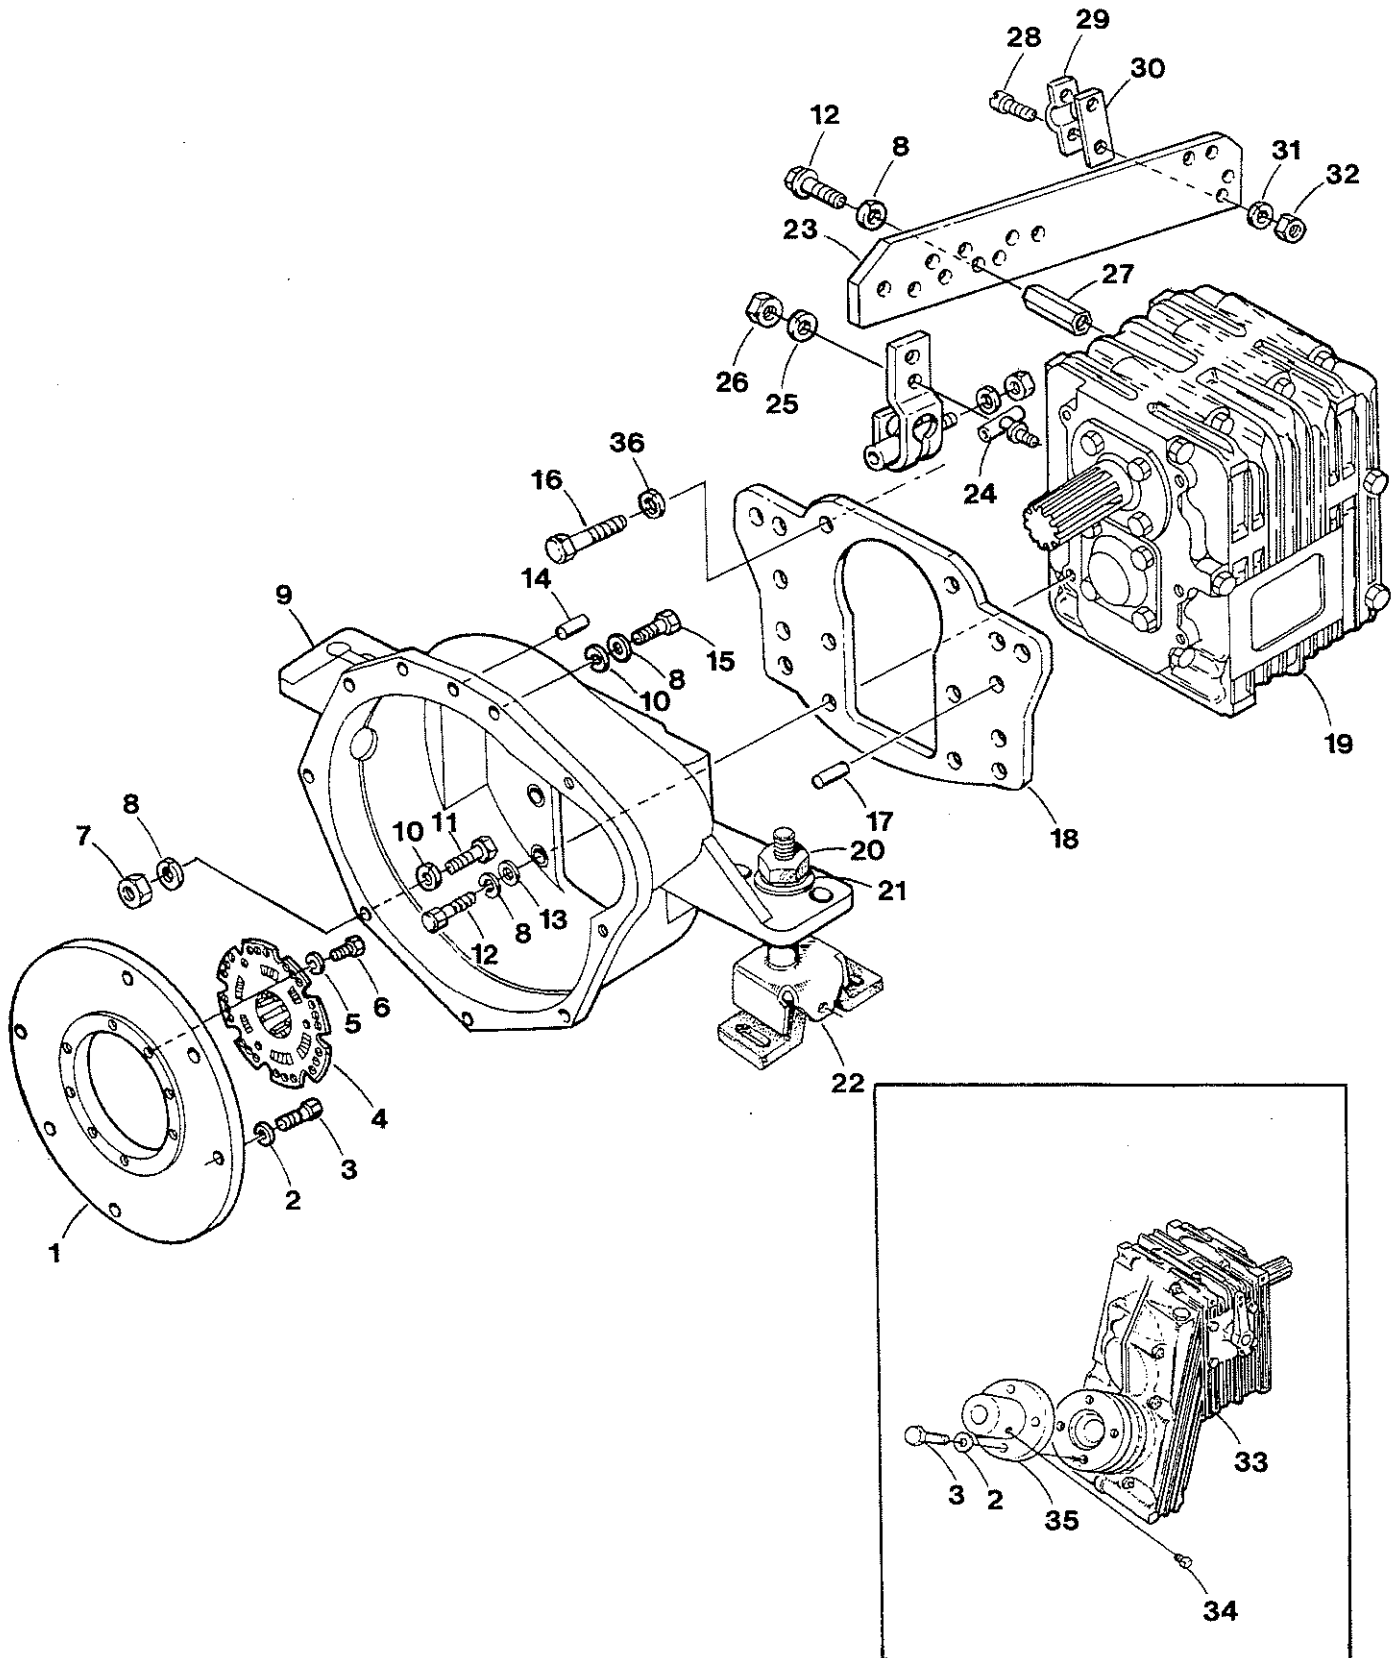

M3-20B Bell Housing and Transmission

M3-20B Bell Housing and Transmission

<u>Key #</u>	<u>Part #</u>	<u>Description</u>	<u>Qty</u>
1	301914	Adapter, Damper to Flywheel	1
2	019262	Lockwasher, M10 DIN 127	8
3	013629	Capscrew, M10 x 25 DIN 933	12
4	299156	Damper, HBW-5	1
5	031780	Lockwasher, M5 DIN 127	8
6	298458	Capscrew, M5 x 12 DIN 912 6R 12.9	8
7	018242	Nut, Hex M8 DIN 934	2
8	031786	Lockwasher, M8 DIN 127	6
9	200367	Housing, Flywheel	1
10	031787	Washer, M8 DIN 125	6
11	013619	Capscrew, M8 x 30 DIN 933	1
12	013630	Capscrew, M8 x 25 DIN 933	7
13	031759	Washer, Flat 5/16 SAE (Steel)	6
14	301037	Dowel, 8MM x 16MM	1
15	298539	Capscrew, M8 x 28 DIN 933	4
16-1	020650	Capscrew, M8 x 18 DIN 933	6
16-2	018813	Capscrew, M10 x 20 DIN 933 (V-Drive)	6
17	019039	Dowel, 3/8 x 3/4	2
18-1	200333	Plate, HBW Transmission Adapter	1
18-2	200371	Adapter, HBW 150V	1
19-1	300115	Transmission, 2:1 HBW 50	1
19-2	300261	Transmission, 1.5:1 HBW 100	1
19-3	299942	Transmission, 2.1:1 HBW 150V	1
20	040966	Nut, Jam M16 Self-Locking	2
21	031828	Washer, Flat 5/8 SAE (Steel)	2
22	040510	Isolator, Marine 75-130 LB.	2
23	032161	Bracket, Shift, HBW Rear Entry	1
24	033482	Balljoint, 1/4 NF Male 10-32 FEM	1
25	031752	Lockwasher, 1/4 Split MED (Steel)	1
26	031754	Nut, Hex, 1/4-28 NF (Steel)	1
27	030756	Nut, Pillar, M8 x 1.25 x 1-11/16 Lg.	2
28	031873	Screw, Binding Head, 10-5/8 (Stainless Steel)	2
29	013325	Clamp, Cable	1
30	013870	Shim, Cable Clamp Bottom	1
31	031849	Lockwasher, 10 Split (Stainless Steel)	5
32	031847	Nut, Hex, 10-32 Machine (Stainless Steel)	5
33-1	031249	Gear, V-Drive 1.8:1	1
33-2	030048	Gear, V-Drive 2.1:1	1
33-3	031250	Gear, V-Drive 3:1	1
34-1	023651	Setscrew, Coupling 3/8 NC x 3/4	2
34-2	023652	Setscrew, Coupling 3/8 NC x 1	2
35-1	023706	Coupling, 0.75 Bore	1
35-2	023707	Coupling, 0.875 Bore	1
35-3	023708	Coupling, 1.0 Bore	1
35-4	023709	Coupling, 1.125 Bore	1
35-5	023710	Coupling, 1.25 Bore	1
35-6	023711	Coupling, 1.375 Bore	1
35-7	023712	Coupling, 1.5 Bore	1
36-1	031786	Lockwasher, M8 DIN 127	6
36-2	019262	Lockwasher, M10 DIN 127 (V-Drive)	6