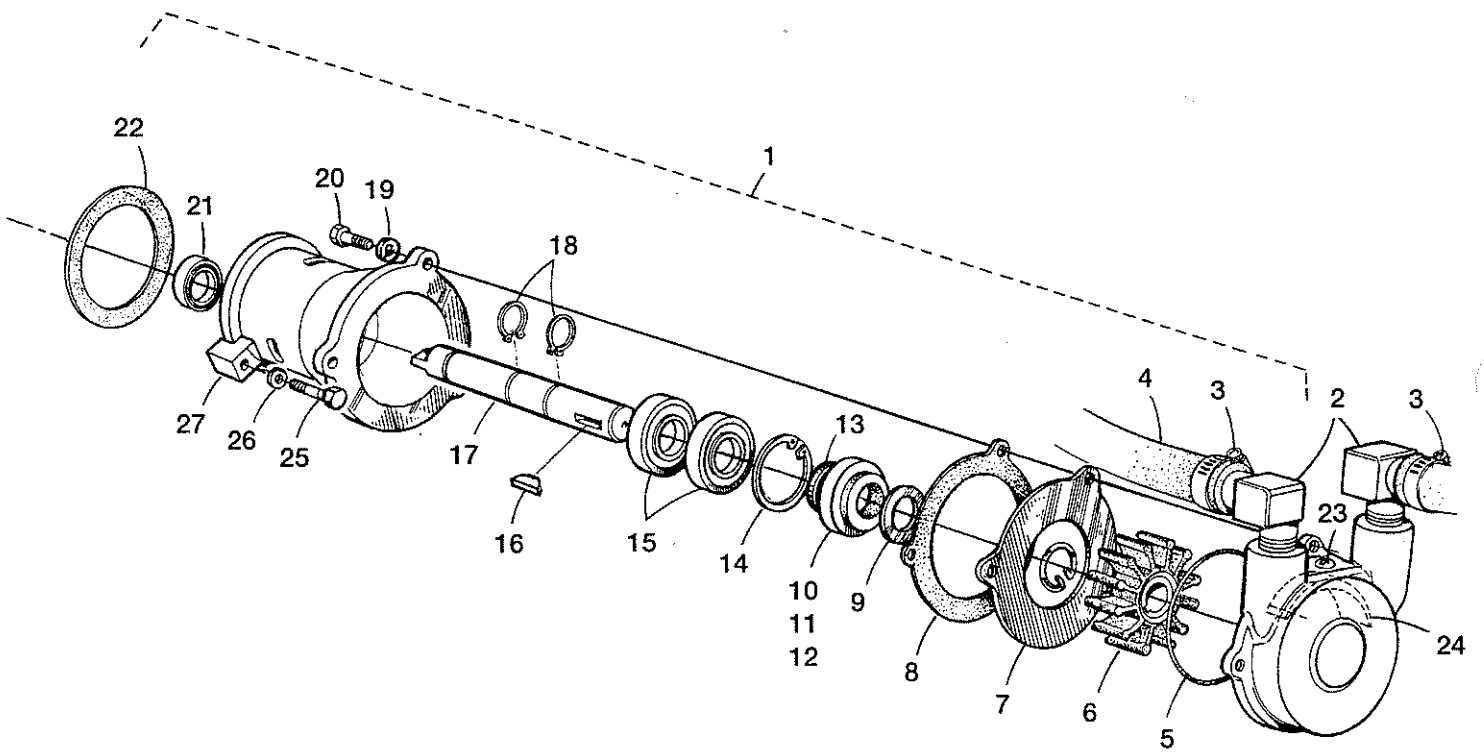

M3-20B Raw Water Pump

M3-20B Raw Water Pump

<u>Key #</u>	<u>Part #</u>	<u>Description</u>	<u>Qty</u>
1	042175	Raw Water Pump (Includes Key No's 6 thru 26)	1
2	302217	Elbow, 1/2 NPT x 5/8 Hose 90	2
3	011341	Clamp, Hose 08	2
4	299823	Hose, 5/8 (21 Inches Required)	1
5	302877	O-Ring	1
6	302875	Impeller, Pump	1
7	302878	Plate, Pump End	1
8	302879	Gasket, Pump	1
9	302876	Washer, Flat	1
10	302885	Assembly, Seal & Seat	1
11	302880	Seat, Seal	1
12	302881	Seal, Water Pump	1
13	302866	Slinger, Pump	1
14	018146	Ring, Internal Retaining	1
15	302884	Bearing, Ball	2
16	302874	Key, Woodruff #61	1
17	200536	Shaft, Water Pump	1
18	018145	Ring, External Retaining	3
19	032183	Lockwasher, 1/4-20	3
20	018143	Capscrew, Impeller Cover	3
21	303172	Seal, Pump	1
22	302678	Gasket, Raw Water Pump Mount	1
23	302871	Screw, Cam	1
24	302872	Cam, Pump	1
25	020628	Capscrew, M6 x 25 DIN 933	2
26	031783	Lockwasher, M6 DIN 127	2
27	302679	Clamp, Raw Water Pump Mount	2