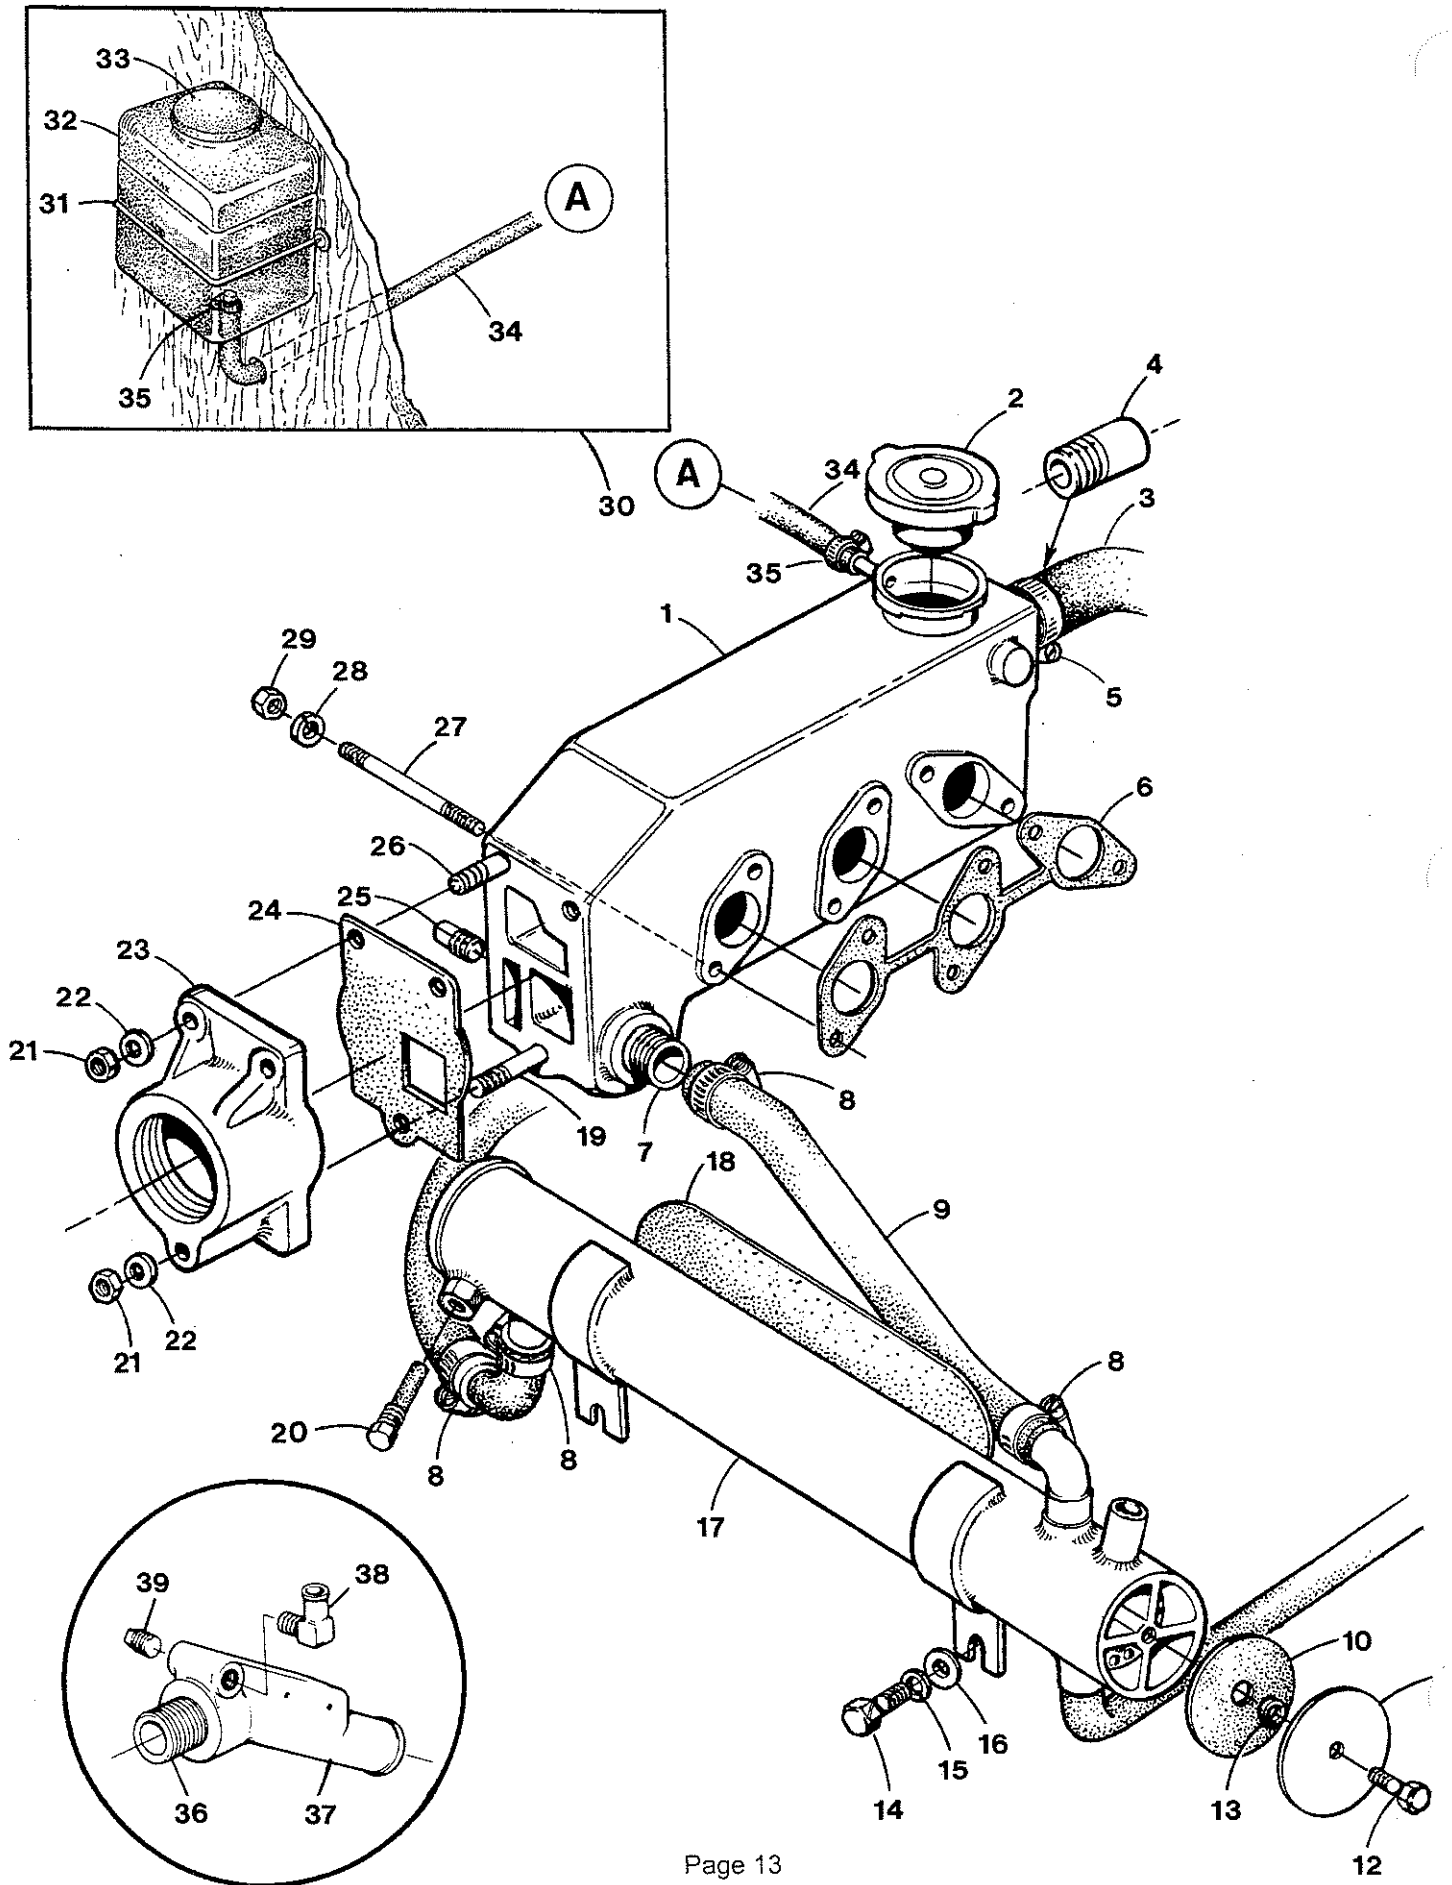

M3-20B Exhaust Manifold and Heat Exchanger

M3-20B Exhaust Manifold and Heat Exchanger

<u>Key #</u>	<u>Part #</u>	<u>Description</u>	<u>Qty</u>
1	302400	Manifold,Exhaust	1
2	024306	Cap, Pressure 15 PSI	1
3	299823	Hose, 5/8" (4 Inches Required)	1
4	301061	Nipple, 3/8 NPT x 5/8 Hose	1
5	011341	Clamp, Hose 08	1
6	302785	Gasket, Exhaust Manifold	1
7	036838	Nipple, 3/4 NPT x 7/8 Hose	1
8	011386	Clamp, Hose 12	6
9	019059	Hose, 7/8" Wire Inserted (26 Inches Required)	1
10	022851	Gasket, Exchanger 2-3/4"	1
11	022850	Cap, Exchanger 2-3/4" in 1 Hole	1
12	022852	Capscrew, 3/8 NC x 3/4 (Brass)	1
13	019321	O-Ring, Exchanger End Cover	1
14	031552	Capscrew, 5/16 NC x 5/8	2
15	031758	Lockwasher, 5/16 Split Med (Steel)	2
16	031759	Washer, Flat 5/16 SAE (Steel)	2
17	303145	Exchanger, Heat	1
18	303146	Pad, Exchanger Mount	1
19	298974	Stud, Manifold End	1
20	011885	Zinc	1
21	031766	Nut, Hex 3/8-24 NF (Steel)	3
22	031764	Lockwasher, 3/8 Split Med (Steel)	3
23	298599	Flange, Exhaust 1.25 NPT	1
24	298600	Gasket, Exhaust Flange	1
25	287077	Plug, Sq Head 3/8 NPT (Brass)	1
26	012506	Stud, 3/8 NC x 3/8 NF x 1-5/8	2
27	302083	Stud, M6 x 85	6
28	031783	Lockwasher, M6 DIN 127	6
29	015812	Nut, Hex M6 DIN 934	6
30	024977	Kit, Coolant Recovery Tank	1
31	024786	Strap, Coolant Recovery Tank	1
32	024704	Tank, Coolant Recovery	1
33	024858	Cap, Coolant Recovery Tank	1
34	024637	Tubing, Manifold to Recovery Tank	1
35	024906	Clamp, Hose	1
36-1	036660	Bushing, Exhaust Elbow to Manifold (45 Deg. or 90 Deg. Elbow)	1
36-2	021876	Bushing, Exhaust Elbow to Manifold,1.5 to 1.25 NP -Exh Riser	1
37-1	302207	Elbow, Water Injected Exhaust-45 Deg, 1.25 NPT	1
37-2	200385	Elbow, Water Injected Exhaust-90 Deg, 1.5 NPT	1
37-3	200266	Riser, Exhaust, 1.25 NPT	1
38-1	302217	Elbow, 1/2 NPT x 5/8 Hose 90 (w/ 302207 or 200385-Exh Riser	1
38-2	302258	Elbow, 3/4 NPT x 5/8 Hose (w/ 200266 Exhaust Elbow)	1
39-1	035747	Plug, 1/2 NPT Elbow (with 036547 Elbow)	1
39-2	013341	Plug, Hex-Head Brass, 1/4 NPT (w/200266 Exh Riser)	1