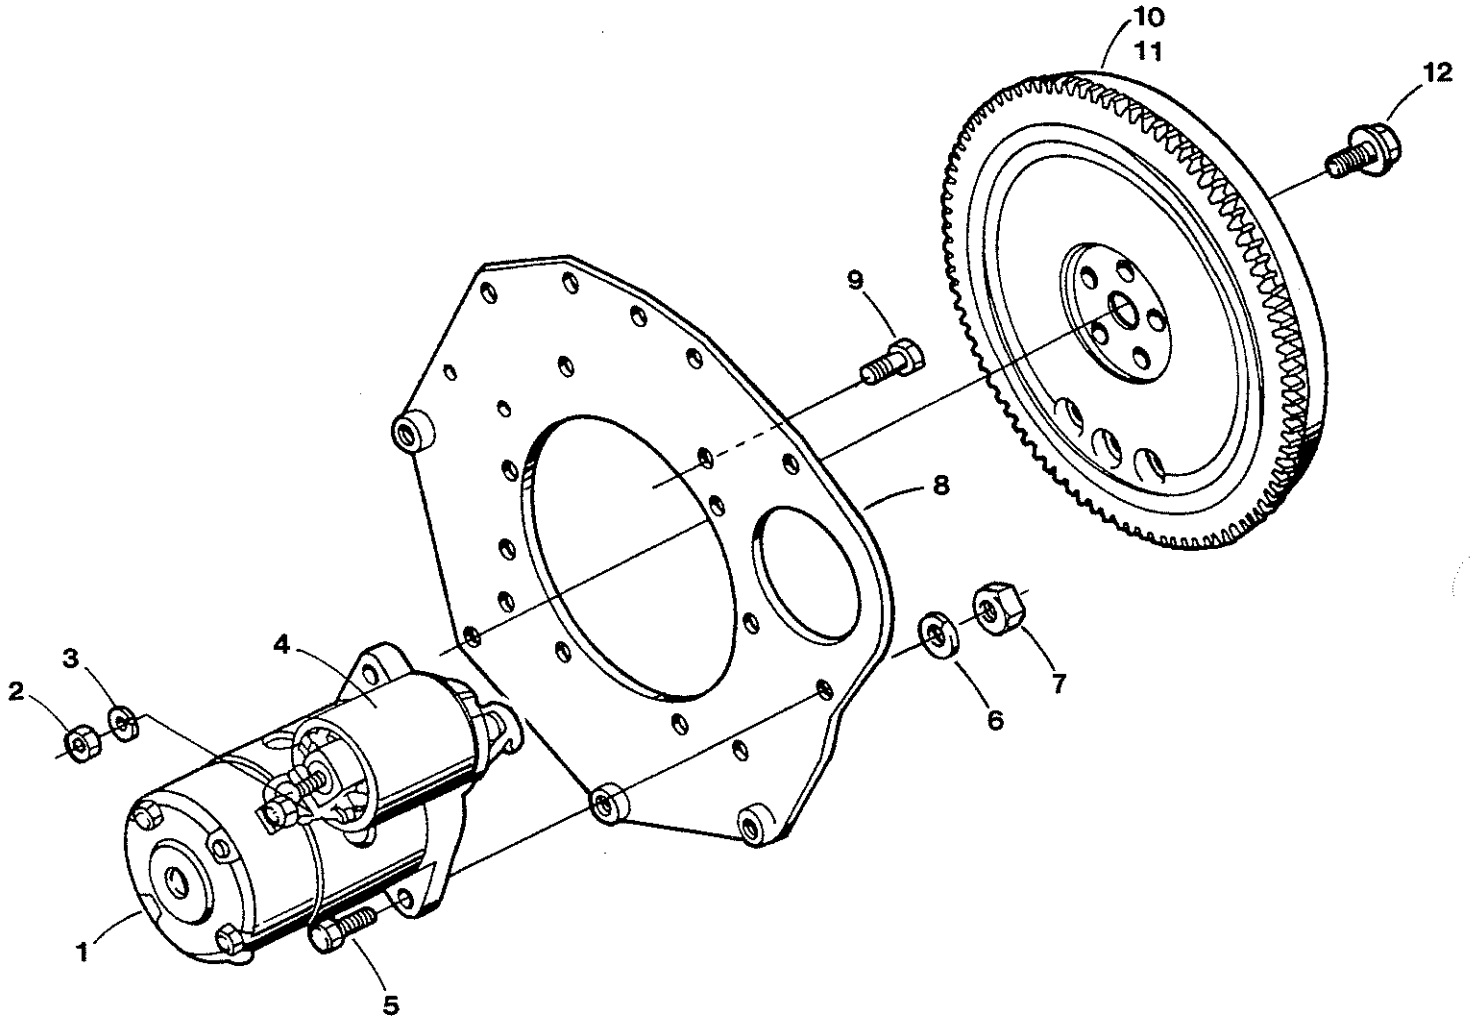

M3-20B Flywheel and Starter Assembly

M3-20B Flywheel and Starter Assembly

<u>Key #</u>	<u>Part #</u>	<u>Description</u>	<u>Qty</u>
1	299512	Motor, Starter	1
2	300208	Nut, Dipstick	1
3	031786	Lockwasher, M8 DIN 127	1
4	300538	Solenoid, Starter	1
5	299514	Capscrew, M8 x 28	2
6	031786	Lockwasher, M8 DIN 127	2
7	301297	Nut, Self-Locking, M8	2
8	200619	Plate, Back	1
9	035792	Screw, Hex Head Cap, M8 x 16 JIS w/Lockwasher	10
10	200606	Assembly, Flywheel	1
11	200594	Gear, Ring	1
12	302733	Bolt, Flywheel	5