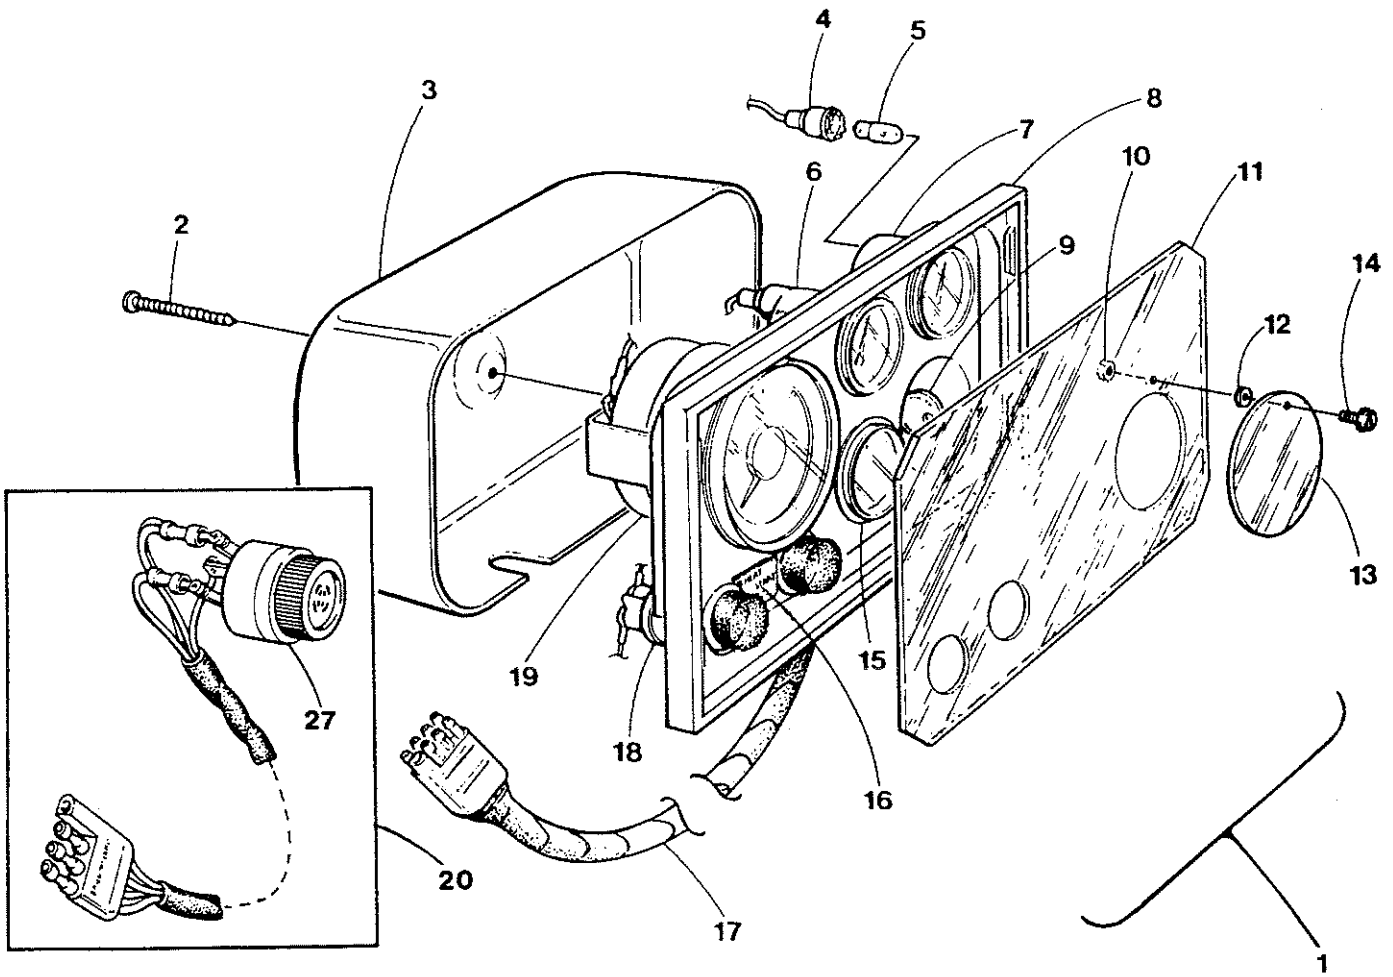

M3-20B Propulsion Instrument Panels

M3-20B Propulsion Instrument Panels

<u>Key #</u>	<u>Part #</u>	<u>Description</u>	<u>Qty</u>
1	200350	Panel, Admiral including Alarm & Senders	1
2	030913	Screw, Slotted Pan Head, 10 x 2 (Stainless Steel)	1
3	030119	Cover, Panel Rear	1
4	035118	Holder, Lamp Wedge Base	3
5	035114	Lamp, Instrument 12VDC Wedge Base	3
6	037601	Meter, Water Temperature	1
7	037603	Meter, Oil Pressure 100 PSI	1
8	033865	Panel, Plate	1
9	033693	Keyswitch, Off-On	1
10	030003	Nut, Nylon Locking 6-32	1
11	033684	Cover, Faceplate	1
12	030002	Spacer, Nylon	1
13	024996	Window, Keyswitch Cover	1
14	030001	Screw, Nylon 6-32 x 1/2 Washer Head	1
15	037605	Voltmeter, 12VDC	1
16	033682	Decal, Switch Identification	1
17	030148	Cable, Panel to Engine 8 Pin	1
18-1	033764	Switch, Pushbutton Start/Preheat	2
18-2	019031	Cap, Switch Cover Replacement	2
19	011917	Meter, Tachometer-Hour	1
20	036829	Assembly, Alarm	1
21	035825	Wire, Power to Meter Lamps	3
22	036844	Diagram, Wiring Engine w/Admiral Panel	1
23	200362	Panel, Captain	1
24	036590	Meter, Tachometer	1
25	036043	Panel, Plate	1
26-1	036479	Switch, Test	1
26-2	036490	Cap, Switch	1
27	013355	Buzzer, Alarm	1
28	030946	Plug, Nylon	1
29-1	024947	Lamp, 12VDC	3
29-2	036483	Holder, Lamp	3
30	036626	Harness, Panel to Engine 4 Pin	1
31	036627	Harness, Panel to Engine 8 Pin	1
32	036477	Assembly, Terminal-Diode	1
33	036544	Spacer, Terminal-Diode Assembly	2
34	036545	Screw, 6-32 x 3/4 Tapping SS	2
35	036467	Diagram, Wiring Engine w/Captain Panel	1
36	036630	Drawing, Template to Install Either Panel	1