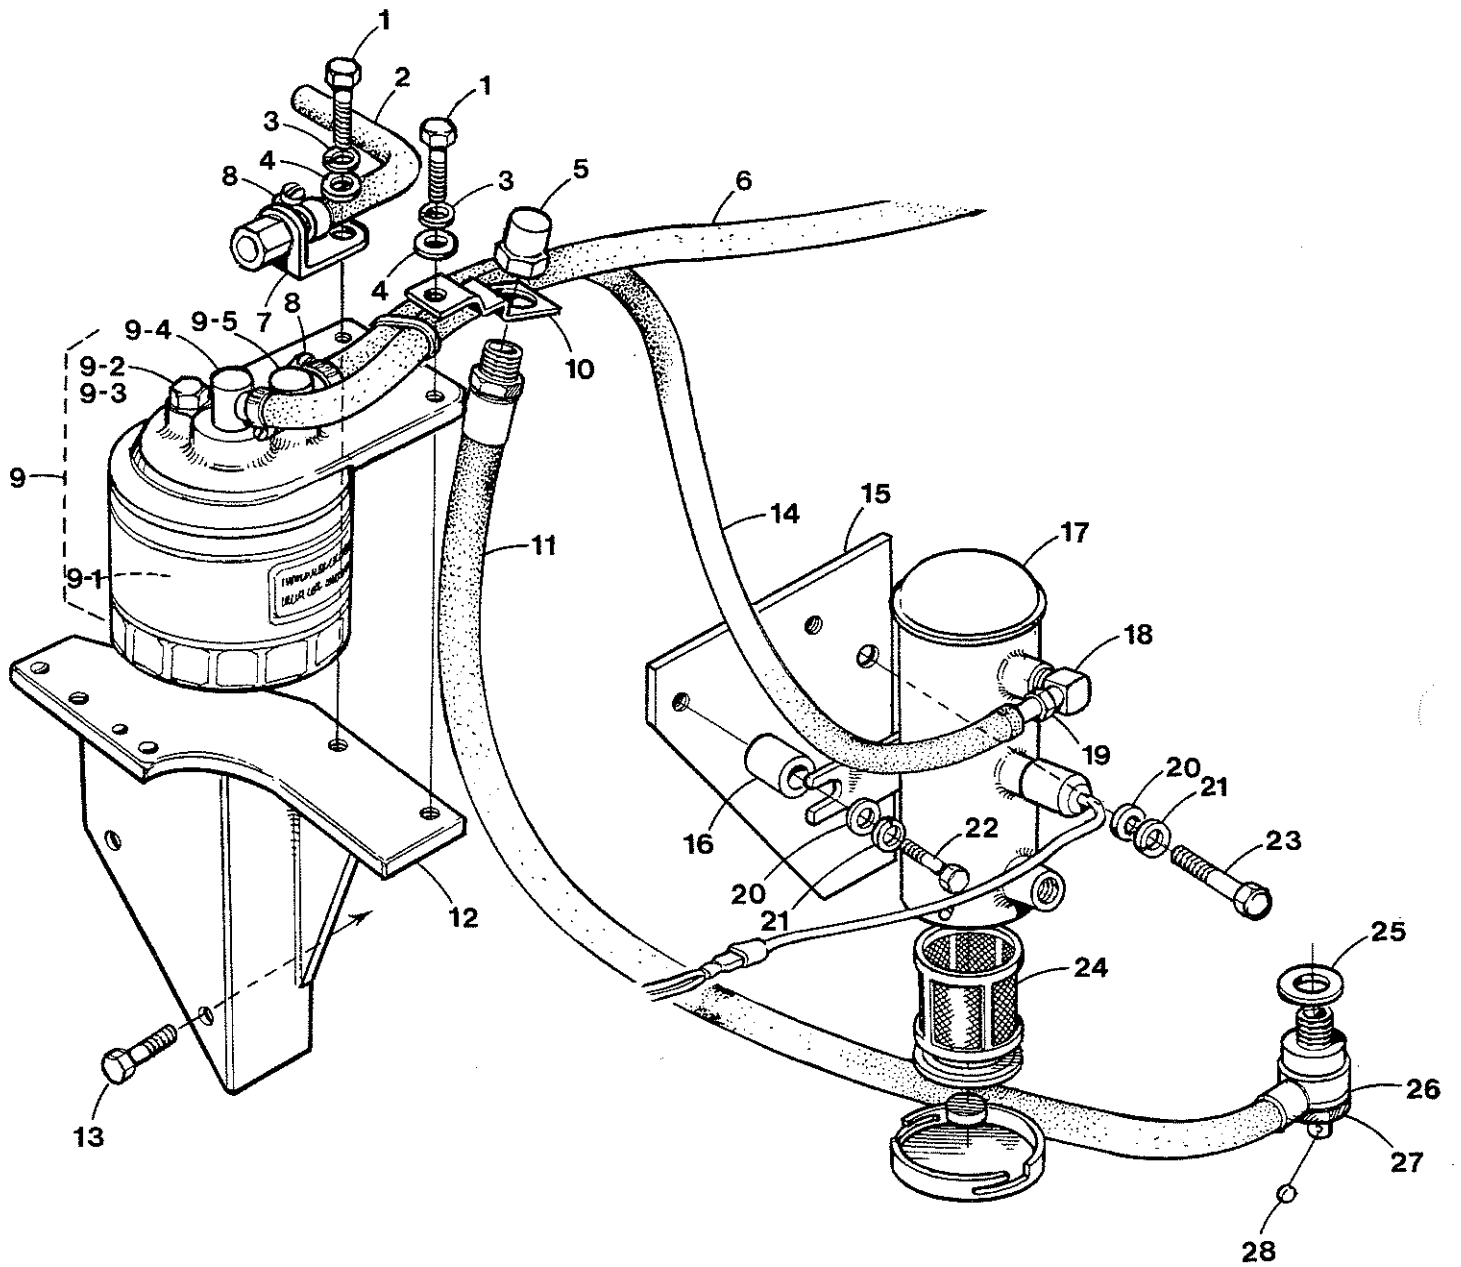

M3-20B Fuel Filter and Oil Drain Hose Systems

M3-20B Fuel Filter and Oil Drain Hose Systems

<u>Key #</u>	<u>Part #</u>	<u>Description</u>	<u>Qty</u>
1	031555	Capscrew, 5/16 NCx1	2
2	036869	Hose, Fuel, 3/16 ID USCG Type A (6 Inches Required)	1
3	031758	Lockwasher, Split 5/16	2
4	031759	Washer, Flat 5/16	2
	037454	Assembly, Oil Sump Pump Drain Hose (Includes Key No's 5, 10, 11, 27, 28, 29 and 30)	1
5	024905	Cap, 1/4NPT (Brass)	1
6	039140	Hose, Fuel 5/16 ID USCG Type A (10 Inches Required)	1
7	300941	Assembly, Fuel Return Connector	1
8	017298	Clamp, Hose 06	2
9	298853	Assembly, Fuel Filter	1
9-1	298854	Element, Filter	1
9-2	299855	Plug, Fuel Filter Bleed	1
9-3	299856	O-Ring	1
9-4	200654	Connector, Fuel Filter	1
9-5	200653	Connector, Fuel Filter	1
10	024922	Bracket, Sump Drain Hose	1
11	030848	Hose, Sump Drain	1
12	303032	Bracket, Fuel Filter	1
13	021558	Capscrew, M8 x 35 DIN 933	2
14	039140	Hose, Fuel 5/16 ID USCG Type A (11 Inches Required)	1
15	200252	Bracket, Lift Pump	1
16	021885	Spacer	2
17	301385	Pump, Lift 12VDC	1
18	022513	Elbow, Male 1/8 NPT x 5/16	1
19	021485	Adapter, 5/16 Tube 1/2 x 20 Male SW	1
20	031753	Washer, Flat 1/4 SAE (Steel)	4
21	031752	Lockwasher, Split 1/4 MED (Steel)	4
22	031506	Capscrew, 1/4 NC x 1-1/4"	2
23	031505	Capscrew, 1/4 NC x 1"	2
24	300128	Filter, Lift Pump	1
25	036647	Washer, Flat 1"	1
26	036493	Washer, 1.00 OD, 0.708 ID	1
27	036823	Bolt, Banjo-Sump M12x1.25	1
28	037393	Seal, Lead Wire	1