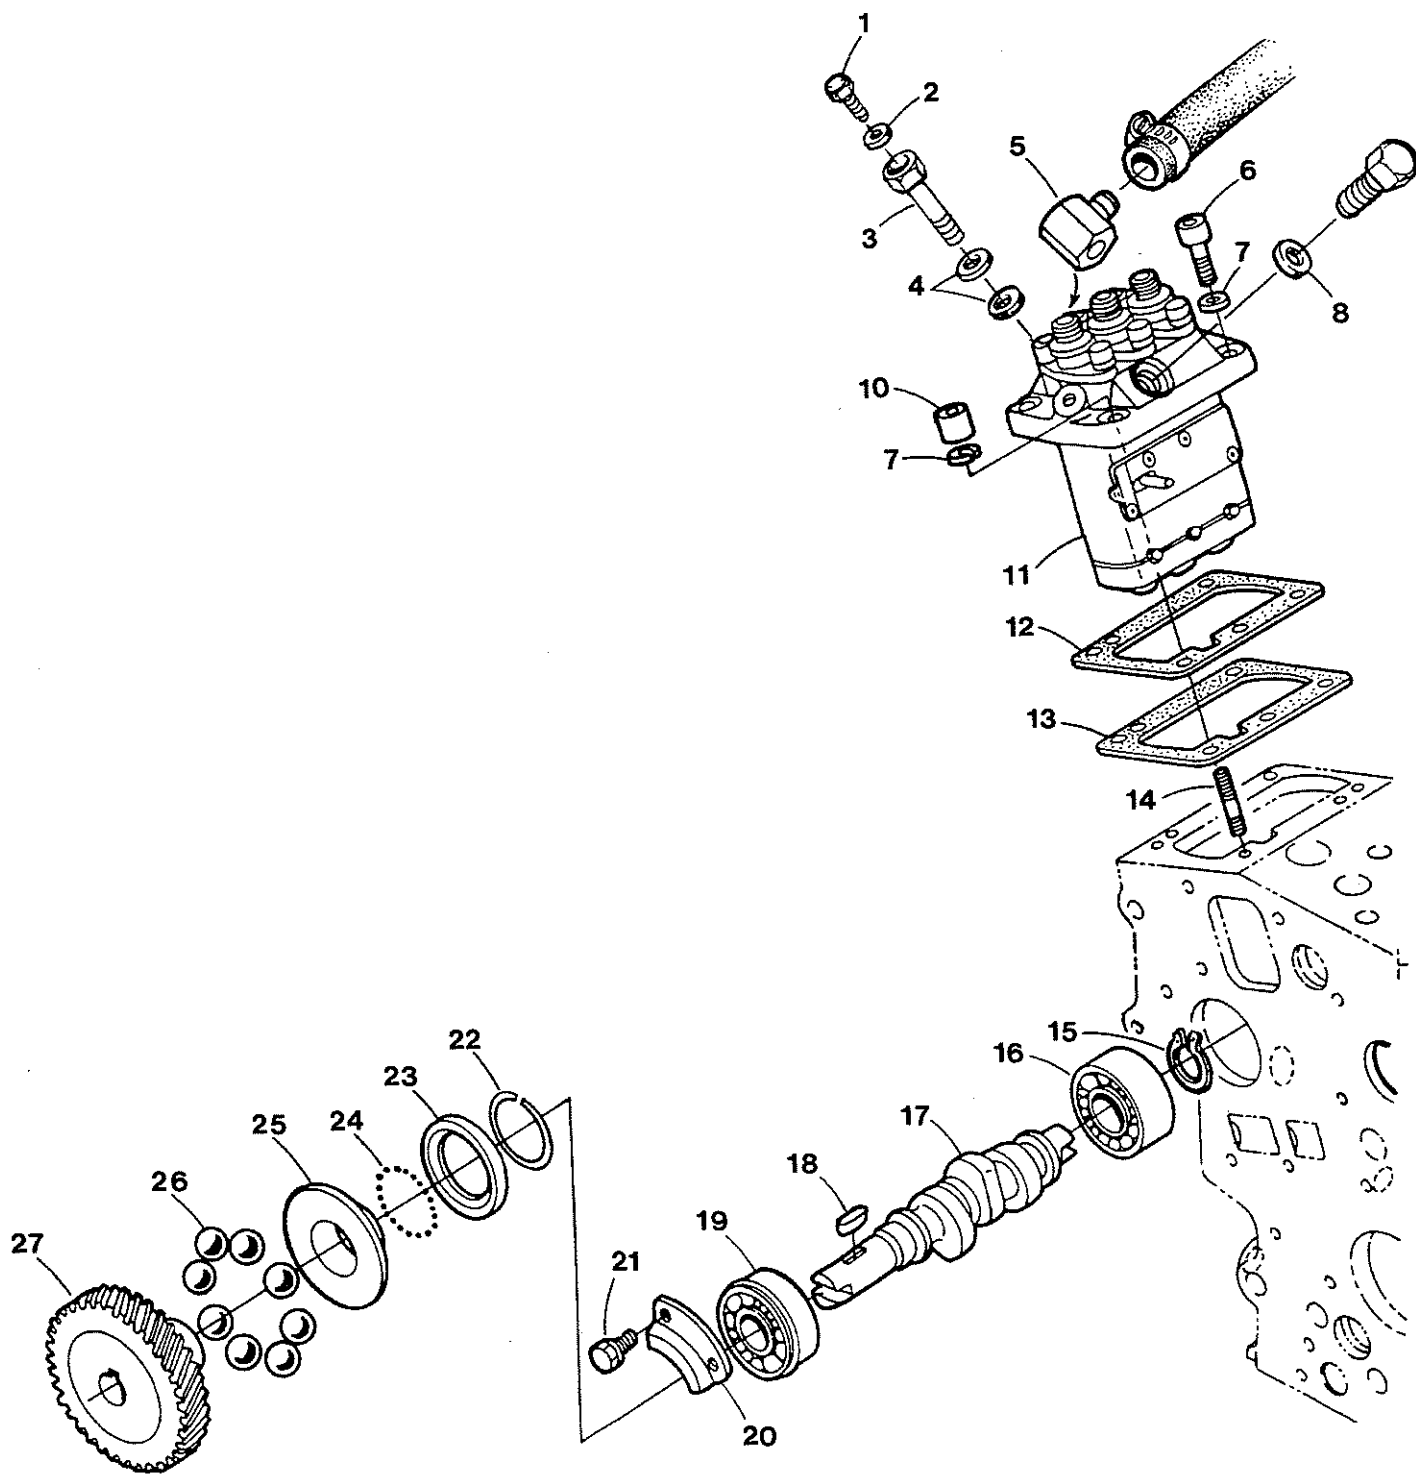

M3-20B Fuel Injection Pump and Fuel Camshaft

M3-20B Fuel Injection Pump and Fuel Camshaft

<u>Key #</u>	<u>Part #</u>	<u>Description</u>	<u>Qty</u>
1	301749	Screw, Bleed	1
2	301750	Washer, Bleed Screw	1
3	301751	Bolt, Banjo	1
4	301752	Washer, Banjo	2
5	301314	Banjo, Injection Pump	1
6	039874	Capscrew, M6 x 20 DIN 912	2
7	031783	Lockwasher, M6 DIN 127	4
8	200695	Gasket, Injector	1
10	301313	Nut, Cap	2
11	200572	Assembly, Injection Pump	1
12	200574	Shim, Injection Pump .25MM	1
	200573	Shim, Injection Pump .20MM (Not shown)	1
13	200575	Shim, Injection Pump .30MM	1
14	301312	Stud	2
	200603	Assembly, Fuel Camshaft (Includes Key No.'s 15 thru 27)	1
15	301320	Ring, Retaining (External)	1
16	301319	Ball Bearing	1
17	302782	Camshaft, Fuel	1
18	299549	Key, Feather	1
19	301317	Ball Bearing	1
20	301574	Stopper, Fuel Cam	1
21	035785	Capscrew, M6 x 12 JIS w/Lockwasher	2
22	300198	Cir-Clip, Governor Sleeve	1
23	301572	Case, Governor Ball Bearing	1
24	301573	Ball, Governor	32
25	301571	Sleeve, Governor	1
26	299534	Ball	8
27	200590	Gear, Injection Pump	1