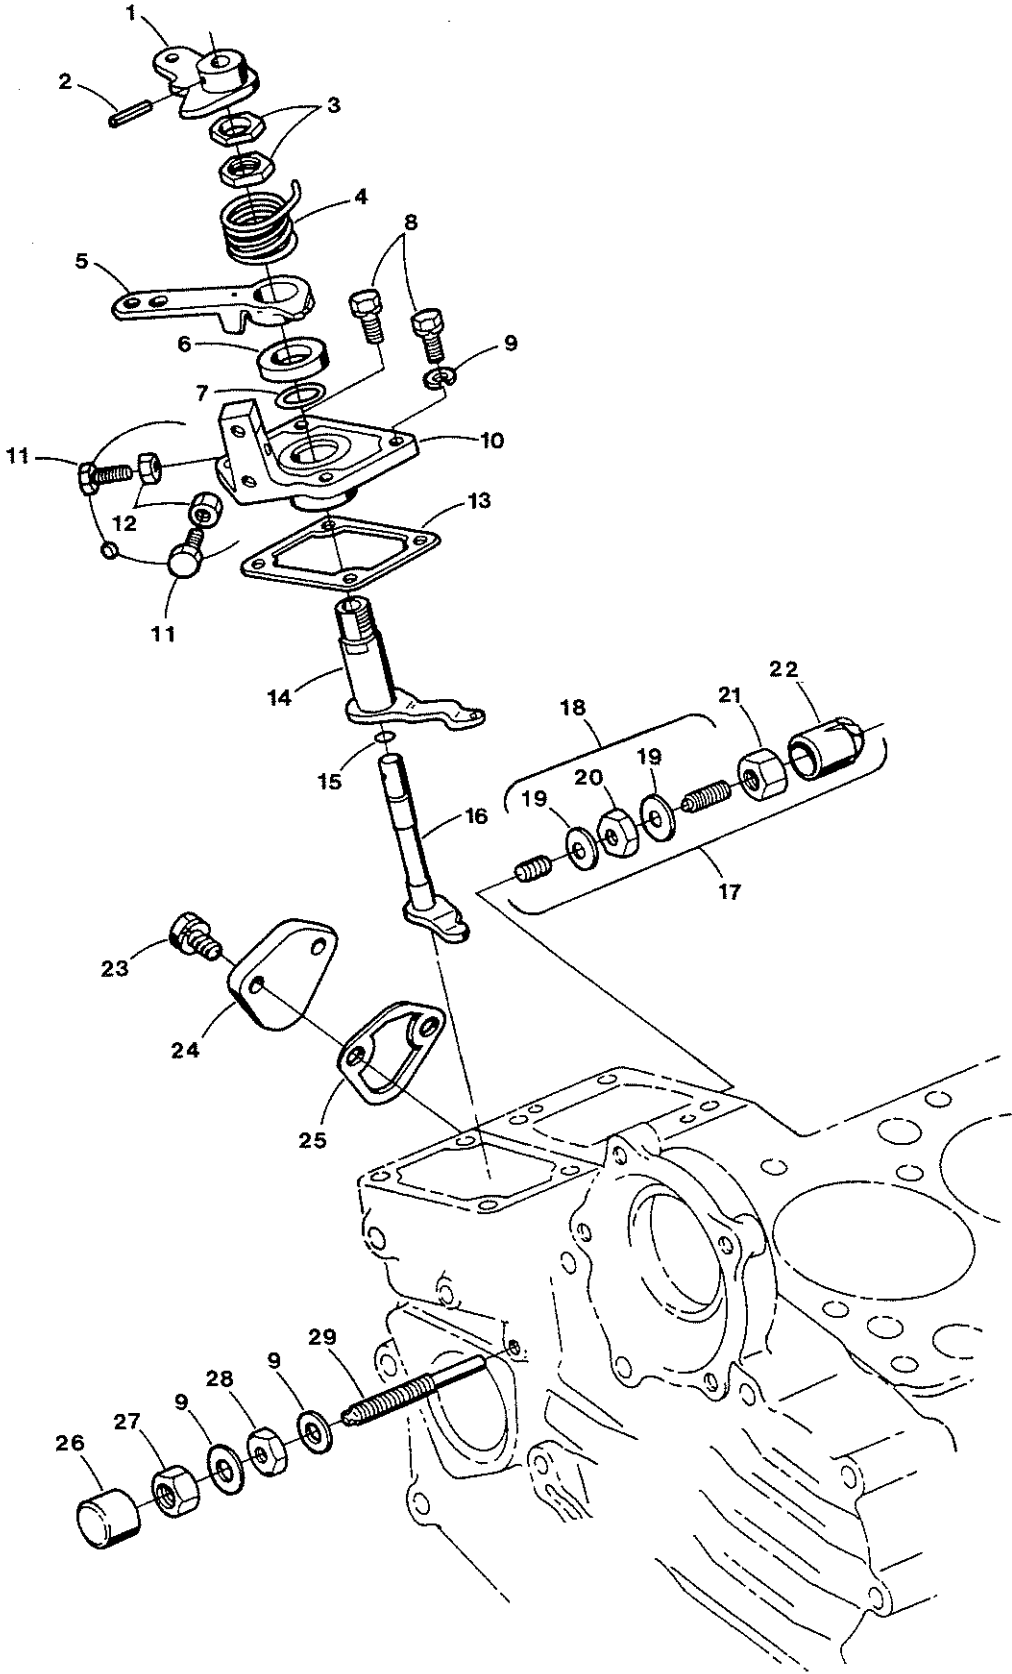

M3-20B Governor / Idler Assembly

M3-20B Governor / Idler Assembly

<u>Key #</u>	<u>Part #</u>	<u>Description</u>	<u>Qty</u>
1	301327	Lever, Engine Stop	1
2	301588	Pin, Spring	1
3	301594	Nut, Speed Control	2
4	301328	Spring, Throttle	1
5	200576	Lever, Throttle	1
6	301593	Sleeve	1
7	302750	O-Ring	1
8	299365	Capscrew, M6 x 18 JIS	4
9	301241	Gasket, Rocker Cover Stud	4
10	301591	Plate, Throttle	1
11	298826	Bolt, Stop Lever	2
12	015812	Nut, M6 DIN 934	3
13	301325	Gasket, Throttle Plate	1
14	301592	Lever, Governor	1
15	301496	O-Ring	1
16	200616	Shaft, Throttle Lever	1
17	301576	Assembly, Idler Adjusting Bolt	1
18	301575	Assembly, Idler Screw	1
19	298659	Gasket	2
20	301493	Nut, Hex, M-25	1
21	301578	Nut, Cap	1
22	301416	Nut, Cap	1
23	038500	Capscrew, M6 x 16 JIS w/Lockwasher	2
24	302744	Cover, Fuel Pump	1
25	302745	Gasket, Injection Pump	1
26	302485	Cap, Adjusting Bolt	1
27	302746	Nut, Cap	1
28	301581	Nut, Hex	1
29	301580	Bolt, Adjusting	1