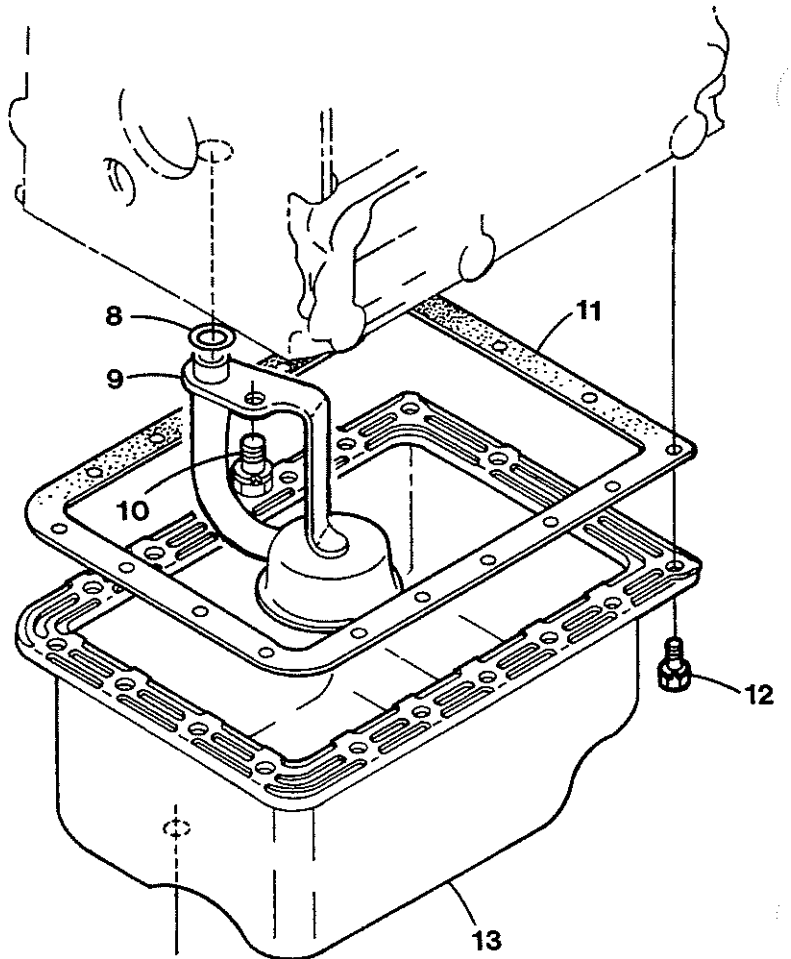

M3-20B Oil Pan Assembly Lube Oil Switch and Sender

M3-20B Oil Pan Assembly, Lube Oil Switch and Sender

<u>Key #</u>	<u>Part #</u>	<u>Description</u>	<u>Qty</u>
1	039385	Hose, Oil	1
2	024844	Adapter, 1/8 BSPT to 1/8 NPT	1
3	013340	Elbow, 1/8 NPT 90 Street (Brass)	2
4	032480	Bracket, Oil Pressure Sender	1
5	037323	Switch, Oil Pressure #5 - 1/8 2T	1
6	019369	Plug, Hex Head, 1/8 NPT (Brass)	1
7	301212	Dipstick	1
8	299967	O-Ring	1
9	200588	Strainer, Oil Pickup	1
10	016789	Capscrew, M8 x 16 DIN 933	1
11	302762	Gasket, Sump	1
12	035785	Capscrew, M6 x 12 JIS 6 w/Lockwasher	18
13	302761	Sump, Oil	1
14	024132	Sender, Oil Pressure (Optional with Admiral Panel)	1