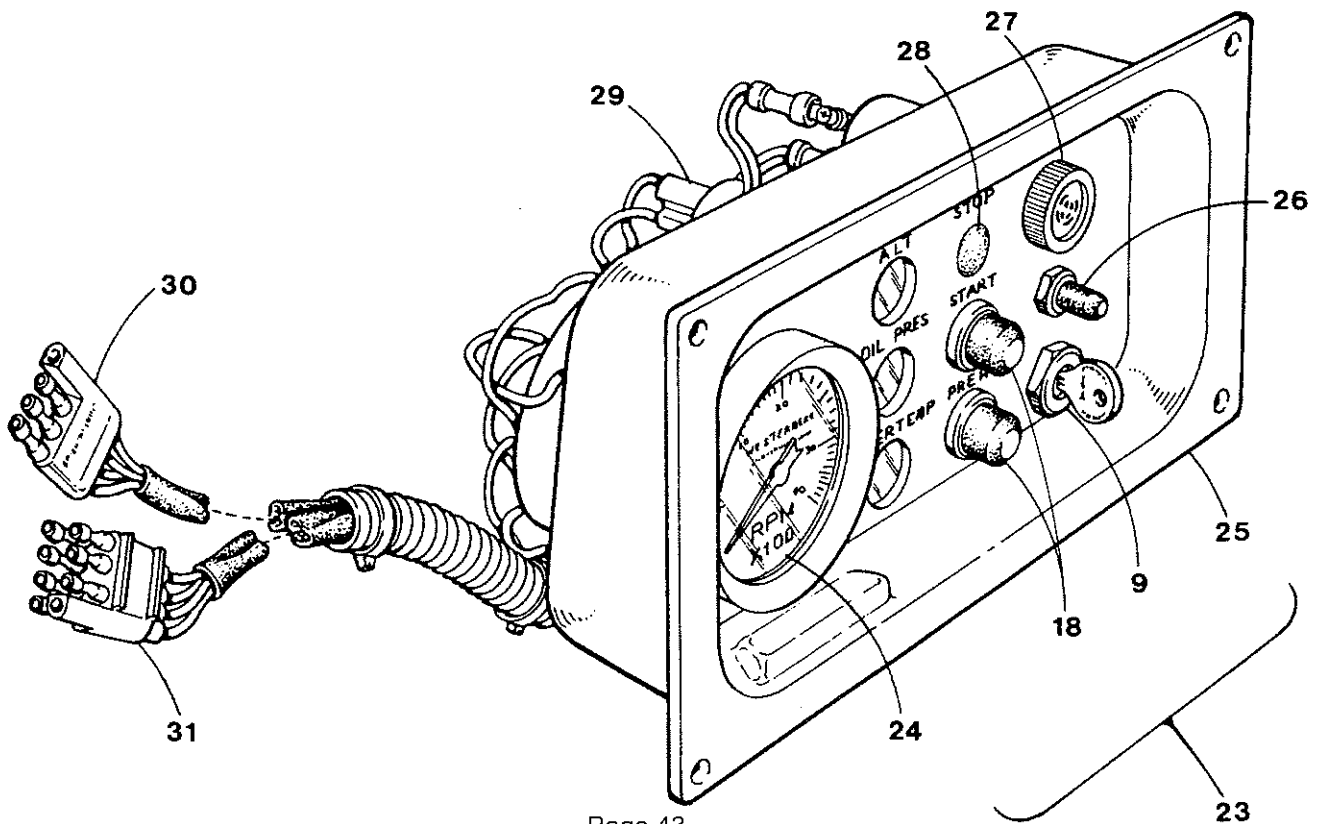

M3-20B Propulsion Instrument Panels

M3-20B Propulsion Instrument Panels

<u>Key #</u>	<u>Part #</u>	<u>Description</u>	<u>Qty</u>
1	200350	Panel, Admiral including Alarm & Senders	1
2	030913	Screw, Slotted Pan Head, 10 x 2 (Stainless Steel)	1
3	030119	Cover, Panel Rear	1
4	035118	Holder, Lamp Wedge Base	3
5	035114	Lamp, Instrument 12VDC Wedge Base	3
6	037601	Meter, Water Temperature	1
7	037603	Meter, Oil Pressure 100 PSI	1
8	033865	Panel, Plate	1
9	033693	Keyswitch, Off-On	1
10	030003	Nut, Nylon Locking 6-32	1
11	033684	Cover, Faceplate	1
12	030002	Spacer, Nylon	1
13	024996	Window, Keyswitch Cover	1
14	030001	Screw, Nylon 6-32 x 1/2 Washer Head	1
15	037605	Voltmeter, 12VDC	1
16	033682	Decal, Switch Identification	1
17	030148	Cable, Panel to Engine 8 Pin	1
18-1	033764	Switch, Pushbutton Start/Preheat	2
18-2	019031	Cap, Switch Cover Replacement	2
19	011917	Meter, Tachometer-Hour	1
20	036829	Assembly, Alarm	1
21	035825	Wire, Power to Meter Lamps	3
22	036844	Diagram, Wiring Engine w/Admiral Panel	1
23	200362	Panel, Captain	1
24	036590	Meter, Tachometer	1
25	036043	Panel, Plate	1
26-1	036479	Switch, Test	1
26-2	036490	Cap, Switch	1
27	013355	Buzzer, Alarm	1
28	030946	Plug, Nylon	1
29-1	024947	Lamp, 12VDC	3
29-2	036483	Holder, Lamp	3
30	036626	Harness, Panel to Engine 4 Pin	1
31	036627	Harness, Panel to Engine 8 Pin	1
32	036477	Assembly, Terminal-Diode	1
33	036544	Spacer, Terminal-Diode Assembly	2
34	036545	Screw, 6-32 x 3/4 Tapping SS	2
35	036467	Diagram, Wiring Engine w/Captain Panel	1
36	036630	Drawing, Template to Install Either Panel	1