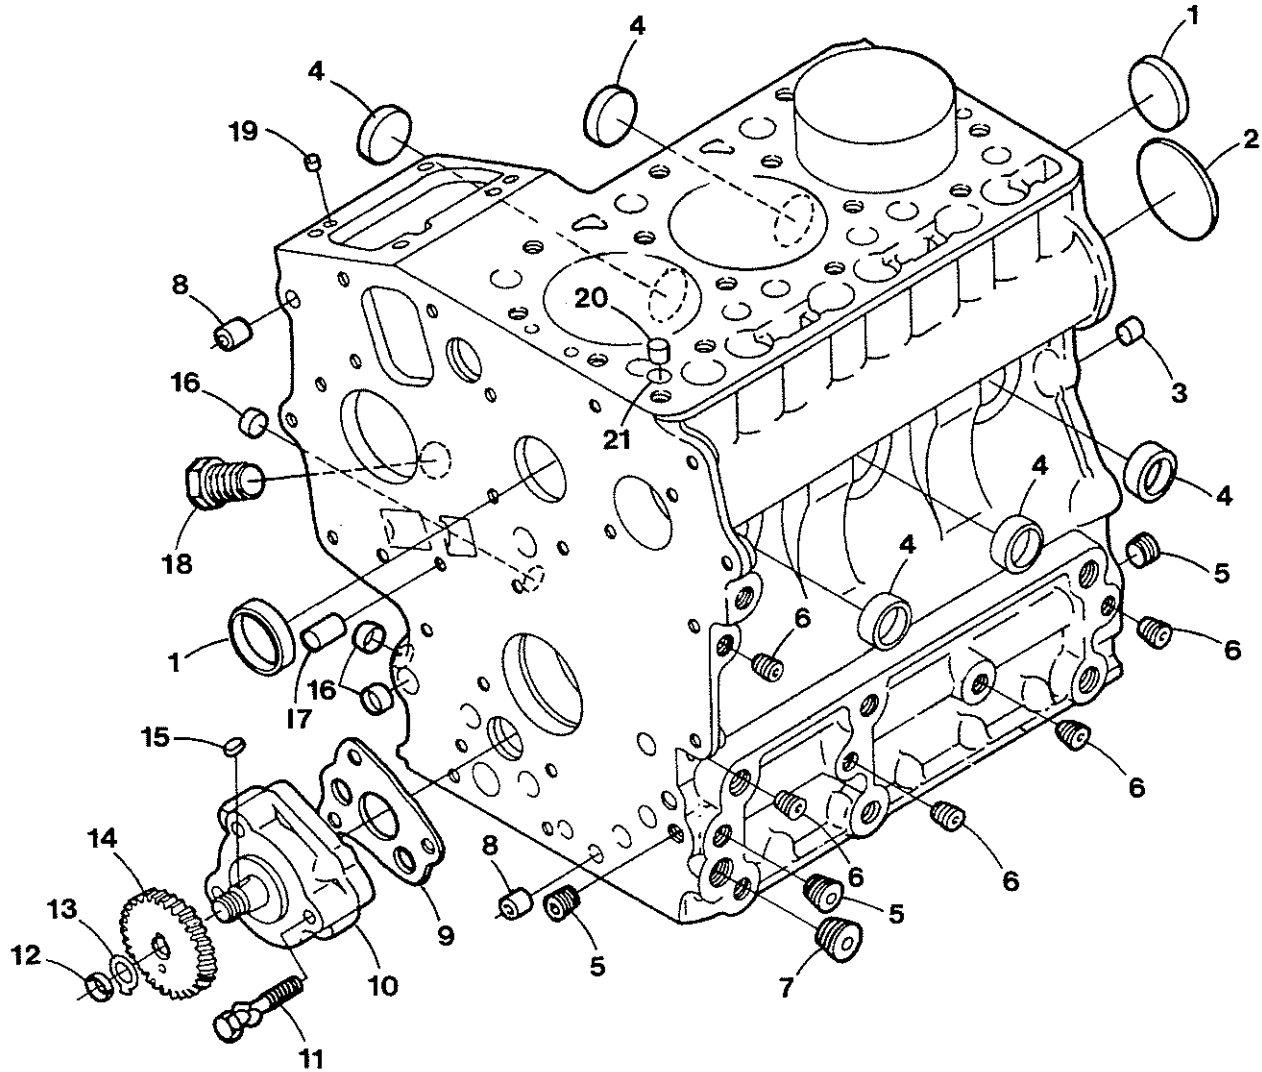

WESTERBEKE UNIVERSAL

M3-20B Marine Diesel Engine

TABLE OF CONTENTS

PAGE	DESCRIPTION
1	Cylinder Block Assembly
3	Oil Pan Assembly, Lube Oil Switch and Sender
5	Cylinder Head Assembly
7	Gear Case Assembly
9	Piston, Crankshaft and Main Bearings
11	Cylinder Head Cover and Air Intake
13	Exhaust Manifold and Heat Exchanger
15	Fuel Injection Pump and Fuel Camshaft
17	Valve Rocker Arm Assembly
19	Camshaft Assembly
21	Governor/Idler Assembly
23	Hozzle Holder and Injectors
25	Governor Assembly
27	Cooling System
29	Raw Water Pump
31	Fuel Filter and Oil Drain Hose Systems
33	Flywheel and Starter Assembly
35	Bell Housing and Transmission
37	Alternator Assembly
39	Throttle Assembly
41	Electrical System
43	Propulsion Instrument Panels
45	Miscellaneous
47	Numerical Part Index

M3-20B Cylinder Block Assembly

M3-20B Cylinder Block Assembly

<u>Key #</u>	<u>Part #</u>	<u>Description</u>	<u>Qty</u>
1	301201	Plug, Expansion	2
2	302429	Plug, Expansion	1
3	299360	Pin, Straight	2
4	200597	Plug	5
5	302587	Plug	3
6	302589	Plug	5
7	302588	Plug	1
8	300716	Pin, Pipe	2
9	200589	Gasket, Oil Pump	1
10	301203	Assembly, Oil Pump	1
11	301545	Capscrew M12	3
12	302684	Nut, Hex	1
13	299413	Washer, Claw	1
14	301205	Gear, Oil Pump Drive	1
15	298820	Key, Feather	1
16	200596	Plug	3
17	301547	Pin, Pipe	2
18	013341	Plug, 1/4 NPT, Hex Head (Brass)	1
19	301543	Pin, Straight	2
20	301485	Pin, Pipe	1
21	299362	O-Ring	1
22	303030	Mount, Front Right	1
	303031	Mount, Front Left (Not Shown)	1
23	040966	Nut, Jam, M16 Self-Locking	5
24	031828	Washer, Flat 5/8 SAE Steel	2
25	040510	Isolator, Marine, 75-130 LB	2
26	024952	Capscrew, M10x1.25x25 DIN 961	6
27	019262	Lockwasher, M10 DIN 127	6