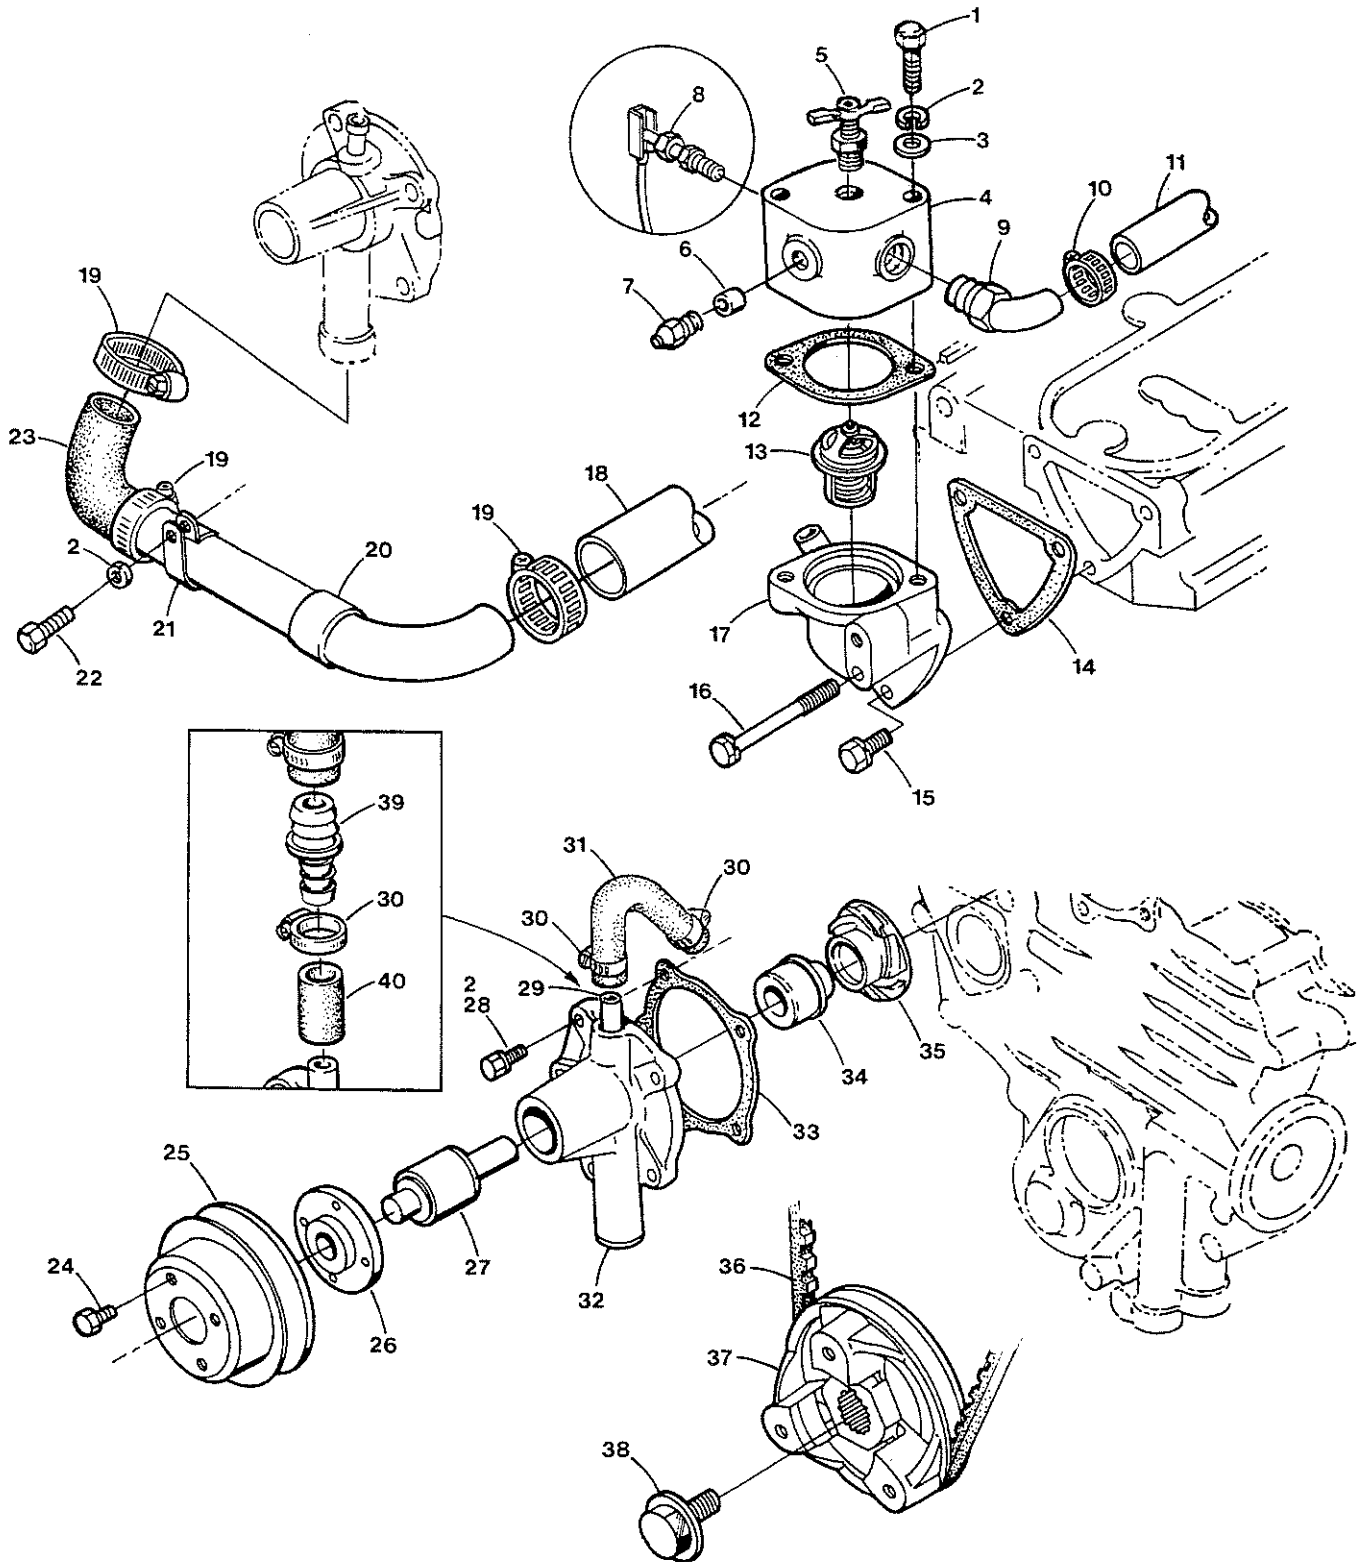

M3-20B Cooling System

M3-20B Cooling System

<u>Key #</u>	<u>Part #</u>	<u>Description</u>	<u>Qty</u>
1	030146	Capscrew, M6 x 55 DIN 931	2
2	031783	Lockwasher, M6 DIN 127	4
3	031784	Washer, M6 DIN 125	2
4	200264	Housing, Thermostat	2
5	011471	Petcock, 1/8 NPT Ext Seat (Brass)	1
6	037453	Bushing	1
7	035109	Sender, Water Temperature	
8	030125	Switch, Water Temperature Alarm (Optional with Admiral Panel)	1
9	302217	Elbow, 1/2 NPT x 5/8 Hose 90	1
10	011341	Clamp, Hose 08	1
11	299823	Hose, Coolant 5/8 ID	1
12	300237	Gasket, Thermostat	1
13	301358	Thermostat, 160F with Bleed	1
14	301333	Gasket, Lower Thermostat Housing	1
15	038500	Capscrew, M6 x 16 JIS w/Lockwasher	2
16-1	030146	Capscrew, M6 x 55 DIN 931	1
16-2	031783	Lockwasher, M6 DIN 127	1
17	302755	Housing, Lower Thermostat	1
18	019059	Hose, 7/8 (Wire Inserted)	1
19	011386	Clamp, Hose 12	2
20	301078	Assembly, Water Tube (Copper)	1
21	301089	Clamp, Support Elbow	1
22	020628	Capscrew, M6 x 25 DIN 933	1
23	030166	Hose, 7/8	1
24	034565	Capscrew, Flange, M6 x 10 JIS	1
25	301329	Pulley, Fresh Water Pump	1
26	200692	Flange, Water Pump Pulley	1
27	200693	Bearing, Ball	1
28	020628	Capscrew, M6 x 25 DIN 933	1
29	200691	Nipple, Water Pump	1
30	024906	Clamp, Hose 04 (Miniature)	1
31	301335	Hose, Thermostat By-Pass	1
32	302756	Pump, Fresh Water	1
33	301340	Gasket, Fresh Water Pump	1
34	200690	Seal, Fresh Water Pump	4
35	301339	Impeller, Water Pump	1
36	301965	Belt, Fan, 35.6 x 0	2
37	200609	Pulley, Crankshaft	1
38	302754	Bolt, Crank Pulley	1
39	302391	Adapter, 3/8 to 5/8, Brass (Optional)	2
40	300236	Hose, Water Heater (Optional)	2