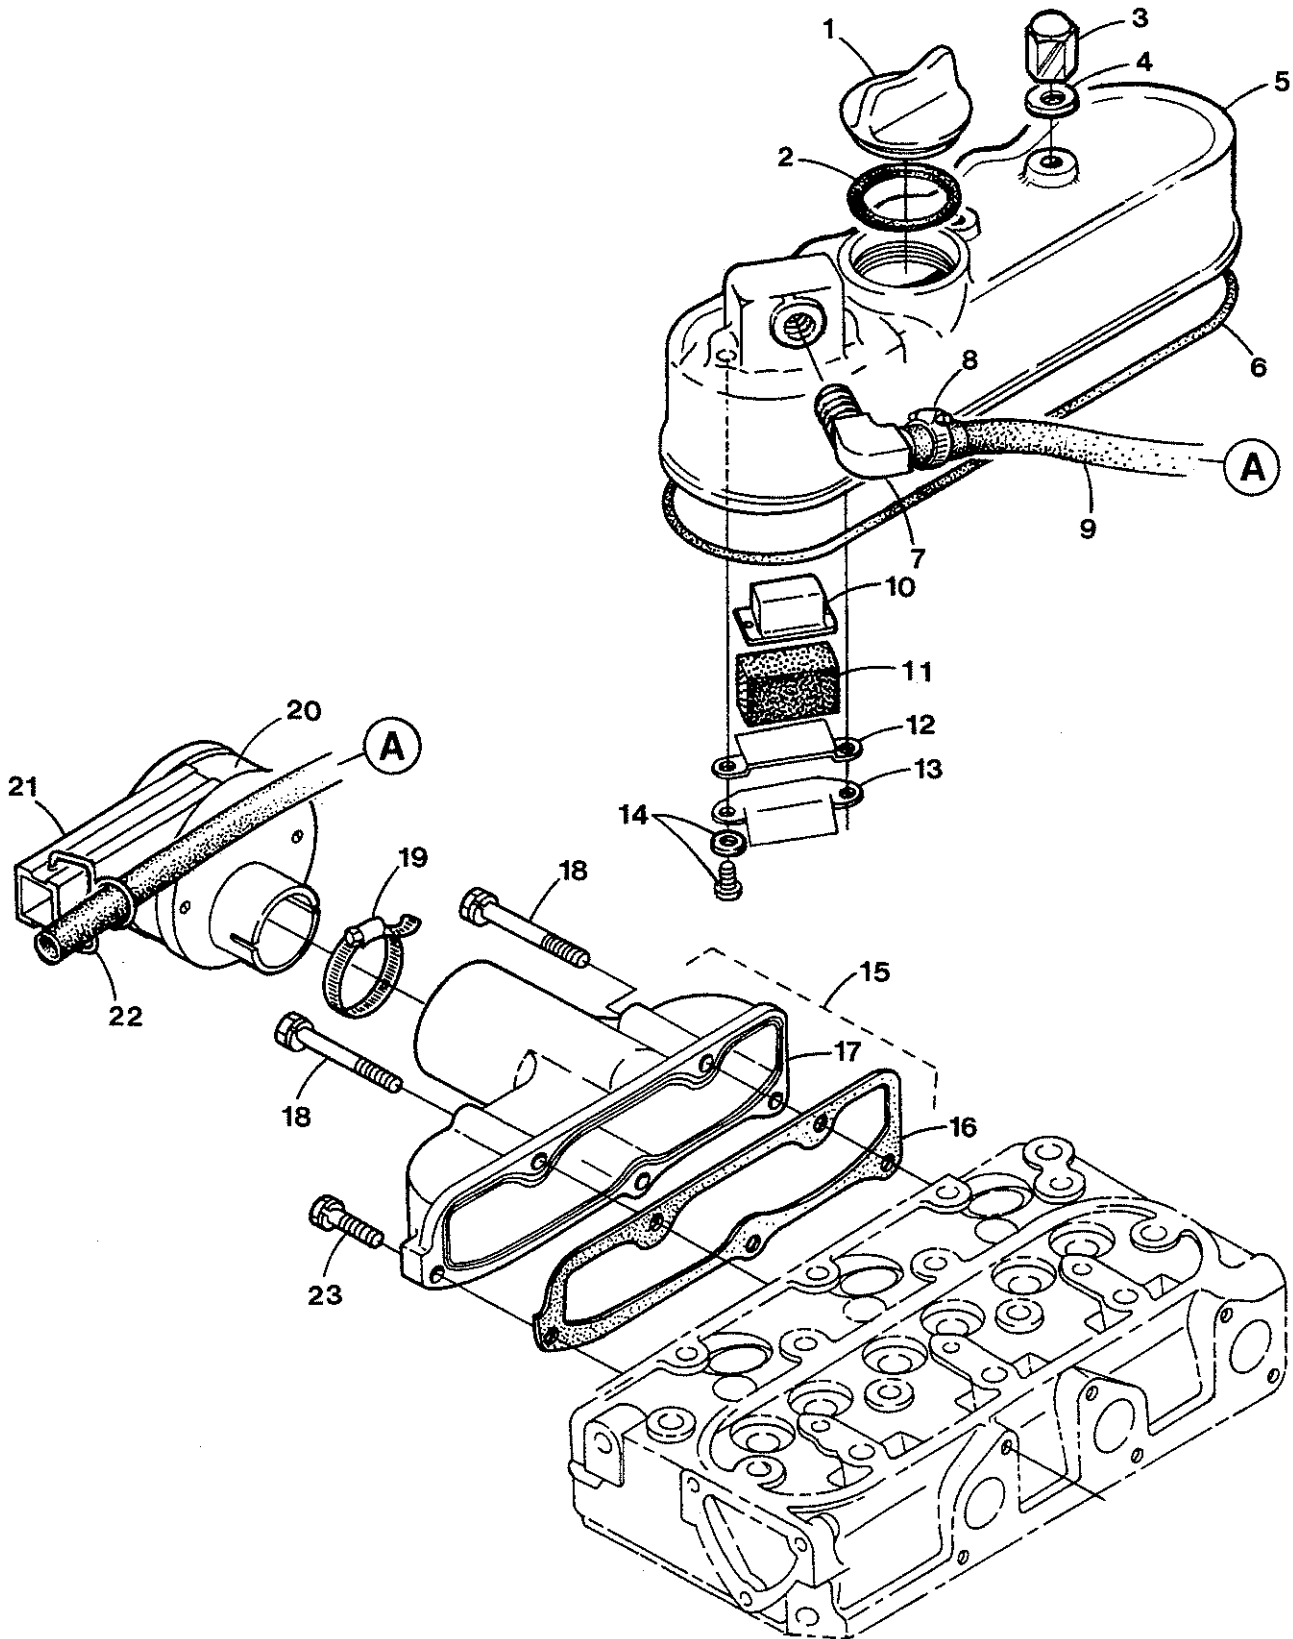

M3-20B Cylinder Head Cover and Air Intake

M3-20B Cylinder Head Cover and Air Intake

<u>Key #</u>	<u>Part #</u>	<u>Description</u>	<u>Qty</u>
1	302707	Cap, Oil Filler	1
2	298740	O-Ring	1
3	200566	Nut, Cap	3
4	301241	Gasket, Rocker Cover Stud	1
5	200601	Cover, Rocker	1
6	200602	Gasket, Rocker Cover	1
7	300977	Elbow, Male 1/8 NPT x 1/4 Tube	1
8	024906	Clamp, Hose	2
9	301560	Hose, Breather	1
10	301558	Plate, Breather Element	1
11	301237	Element, Breather	1
12	301557	Plate, Breather Element	1
13	301559	Oil Shield, Breather	1
14	301399	Screw, M5 x 10 w/lockwasher	2
15	200694	Assembly, Inlet Manifold (Includes Key Nos. 16 & 17)	1
16	302770	Gasket, Inlet Manifold	1
17	302769	Manifold, Inlet	1
18	035789	Capscrew, M6 x 45 JIS w/Lockwasher	1
19	021878	Clamp, Hose 20	1
20	300429	Element, Air Filter	1
21	301926	Silencer, Intake	1
22	300983	Clip, Spring-Breather Hose	1
23	299365	Capscrew, M6 x 18 JIS	2