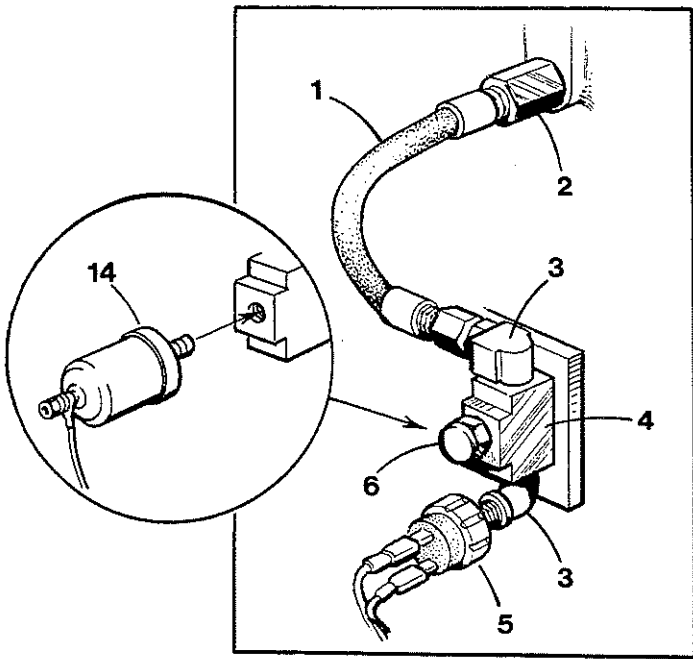

M3-20B Oil Pan Assembly Lube Oil Switch and Sender

M3-20B Oil Pan Assembly, Lube Oil Switch and Sender

<u>Key #</u>	<u>Part #</u>	<u>Description</u>	<u>Qty</u>
1	039385	Hose, Oil	1
2	024844	Adapter, 1/8 BSPT to 1/8 NPT	1
3	013340	Elbow, 1/8 NPT 90 Street (Brass)	2
4	032480	Bracket, Oil Pressure Sender	1
5	037323	Switch, Oil Pressure #5 - 1/8 2T	1
6	019369	Plug, Hex Head, 1/8 NPT (Brass)	1
7	301212	Dipstick	1
8	299967	O-Ring	1
9	200588	Strainer, Oil Pickup	1
10	016789	Capscrew, M8 x 16 DIN 933	1
11	302762	Gasket, Sump	1
12	035785	Capscrew, M6 x 12 JIS 6 w/Lockwasher	18
13	302761	Sump, Oil	1
14	024132	Sender, Oil Pressure (Optional with Admiral Panel)	1