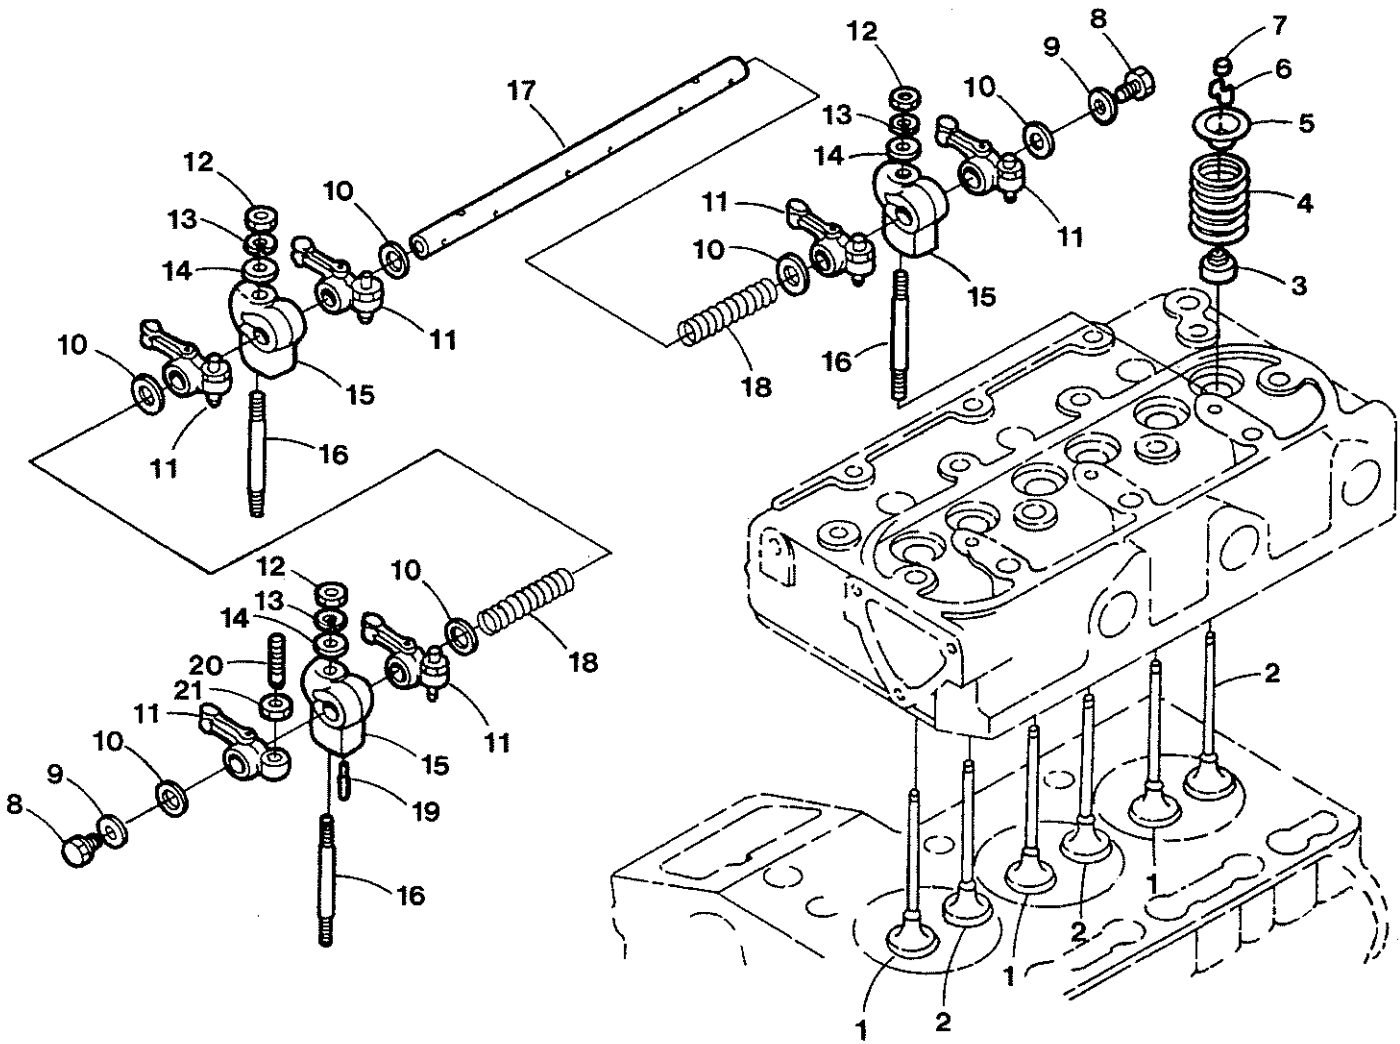

M3-20B Fuel Injection Pump and Fuel Camshaft

M3-20B Fuel Injection Pump and Fuel Camshaft

<u>Key #</u>	<u>Part #</u>	<u>Description</u>	<u>Qty</u>
1	301749	Screw, Bleed	1
2	301750	Washer, Bleed Screw	1
3	301751	Bolt, Banjo	1
4	301752	Washer, Banjo	2
5	301314	Banjo, Injection Pump	1
6	039874	Capscrew, M6 x 20 DIN 912	2
7	031783	Lockwasher, M6 DIN 127	4
8	200695	Gasket, Injector	1
10	301313	Nut, Cap	2
11	200572	Assembly, Injection Pump	1
12	200574	Shim, Injection Pump .25MM	1
	200573	Shim, Injection Pump .20MM (Not shown)	1
13	200575	Shim, Injection Pump .30MM	1
14	301312	Stud	2
	200603	Assembly, Fuel Camshaft (Includes Key No.'s 15 thru 27)	1
15	301320	Ring, Retaining (External)	1
16	301319	Ball Bearing	1
17	302782	Camshaft, Fuel	1
18	299549	Key, Feather	1
19	301317	Ball Bearing	1
20	301574	Stopper, Fuel Cam	1
21	035785	Capscrew, M6 x 12 JIS w/Lockwasher	2
22	300198	Cir-Clip, Governor Sleeve	1
23	301572	Case, Governor Ball Bearing	1
24	301573	Ball, Governor	32
25	301571	Sleeve, Governor	1
26	299534	Ball	8
27	200590	Gear, Injection Pump	1

M3-20B Valve Rocker Arm Assembly

M3-20B Valve Rocker Arm Assembly

<u>Key #</u>	<u>Part #</u>	<u>Description</u>	<u>Qty</u>
1	301246	Valve, Intake	3
2	301247	Valve, Exhaust	3
3	200564	Seal, Valve Stem	6
4	301248	Spring, Valve	6
5	301249	Retainer, Spring	6
6	301250	Collet, Valve Spring	6
7	301251	Cap, Valve	6
8	301256	Capscrew, M6 x 10 JIS 7 w/Lockwasher	2
9	301255	Washer, Plain	2
10	200614	Washer, Rocker Shaft	6
11	301260	Arm, Rocker (Includes Key No's. 12 and 13)	6
12	015812	Nut, Hex, M6 DIN 934	3
13	031783	Lockwasher, M 6 DIN 127	3
14	031784	Washer, M6 DIN 125	3
15	301257	Bracket, Rocker Arm	3
16	301258	Stud	3
17	302771	Shaft, Rocker Arm	1
18	301259	Spring, Rocker Arm	2
19	301498	Pin, Spring	1
20	301565	Screw, Rocker Adjusting	6
21	301566	Nut, Rocker	6